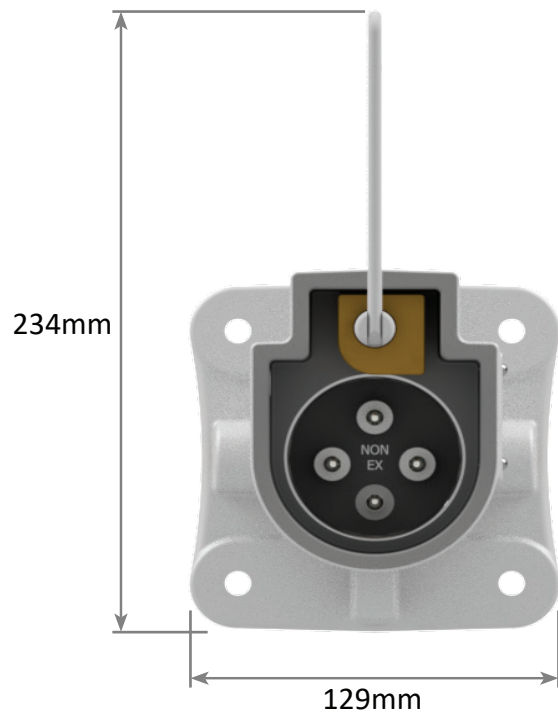

AES RANGE

Restrained Plugs and Receptacles

Non-Ex

Front and Side View
660V - 1100V
60A - 90A

AES RANGE

Restrained Plugs and Receptacles

Non-Ex

Front, Back and Side View
660V - 1100V
60A - 90A

AES RANGE

Restrained Plugs and Receptacles

Non-Ex

Footprint Sizes
660V - 1100V
60A - 90A

AES RANGE

Receptacle Gland Bracket

Non-Ex

Right Side View
660V - 1100V
60A - 90A

AES RANGE

Receptacle Gland Bracket

Non-Ex

Bottom Side View
660V - 1100V
60A - 90A

AES RANGE

Jack In Receptacle Handle Swing

Non-Ex

660V - 1100V