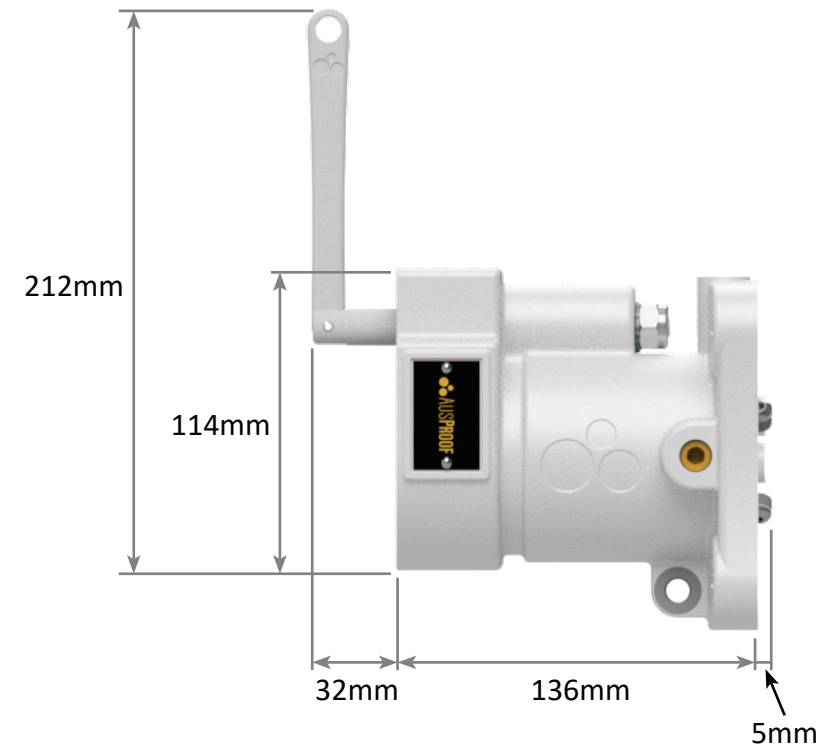

AES RANGE

Restrained Plugs and Receptacles

Non-Ex

Front and Side View
660V - 1100V
60A - 90A

AES RANGE

Restrained Plugs and Receptacles

Non-Ex

Front, Back and Side View
660V - 1100V
60A - 90A

AES RANGE

Restrained Plugs and Receptacles

Non-Ex

Footprint Sizes
660V - 1100V
60A - 90A

AES RANGE

Receptacle Gland Bracket

Non-Ex

Right Side View
660V - 1100V
60A - 90A

AES RANGE

Receptacle Gland Bracket

Non-Ex

Bottom Side View
660V - 1100V
60A - 90A

AES RANGE

Jack In Receptacle Handle Swing

Non-Ex

660V - 1100V