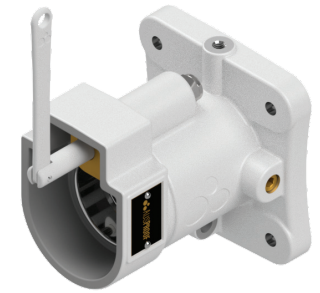

AES RANGE

Restrained Plugs and Receptacles

Non-Ex

Front and Side View
660V - 1100V
60A - 90A

AES RANGE

Restrained Plugs and Receptacles

Non-Ex

Front, Back and Side View
660V - 1100V
60A - 90A

AES RANGE

Restrained Plugs and Receptacles

Non-Ex

Footprint Sizes
660V - 1100V
60A - 90A

AES RANGE

Receptacle Gland Bracket

Non-Ex

Right Side View
660V - 1100V
60A - 90A

AES RANGE

Receptacle Gland Bracket

Non-Ex

Bottom Side View
660V - 1100V
60A - 90A

AES RANGE

Jack In Receptacle Handle Swing

Non-Ex

660V - 1100V