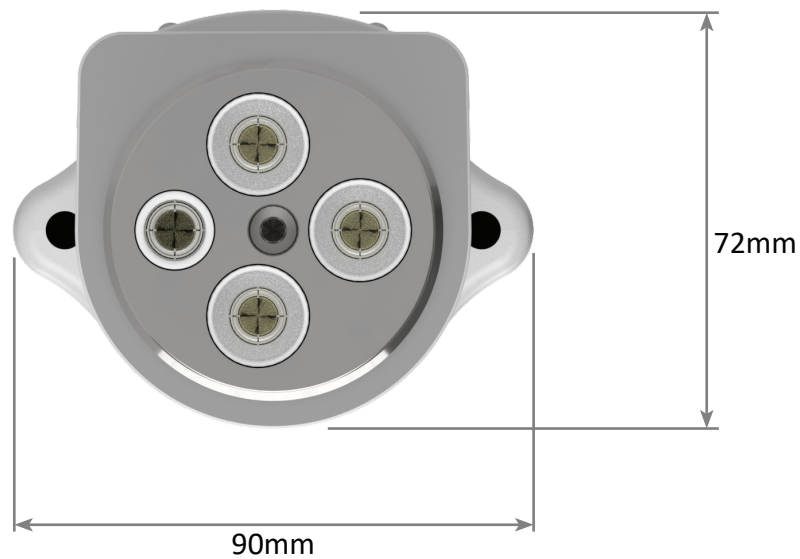

AES RANGE

Restrained Plugs and Receptacles

Non-Ex

Front and Side View
660V - 1100V
60A - 90A

AES RANGE

Restrained Plugs and Receptacles

Non-Ex

Front, Back and Side View
660V - 1100V
60A - 90A

AES RANGE

Restrained Plugs and Receptacles

Non-Ex

Footprint Sizes
660V - 1100V
60A - 90A

AES RANGE

Receptacle Gland Bracket

Non-Ex

Right Side View
660V - 1100V
60A - 90A

AES RANGE

Receptacle Gland Bracket

Non-Ex

Bottom Side View
660V - 1100V
60A - 90A

AES RANGE

Jack In Receptacle Handle Swing

Non-Ex

660V - 1100V