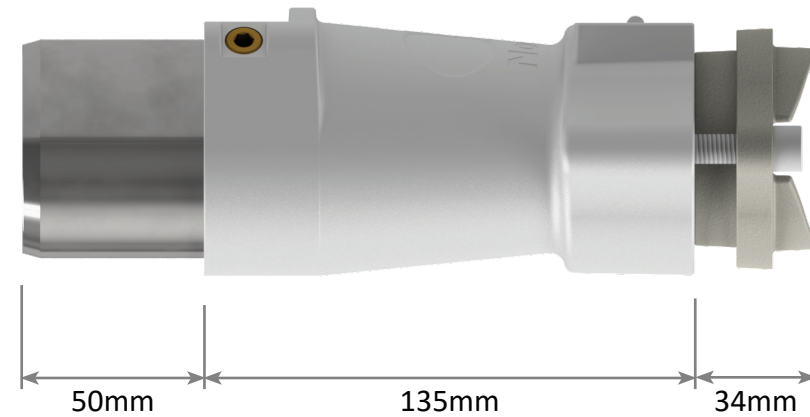

AES RANGE

Restrained Plugs and Receptacles

Non-Ex

Front and Side View
660V - 1100V
60A - 90A

AES RANGE

Restrained Plugs and Receptacles

Non-Ex

Front, Back and Side View
660V - 1100V
60A - 90A

AES RANGE

Restrained Plugs and Receptacles

Non-Ex

Footprint Sizes
660V - 1100V
60A - 90A

AES RANGE

Receptacle Gland Bracket

Non-Ex

Right Side View
660V - 1100V
60A - 90A

AES RANGE

Receptacle Gland Bracket

Non-Ex

Bottom Side View
660V - 1100V
60A - 90A

AES RANGE

Jack In Receptacle Handle Swing

Non-Ex

660V - 1100V