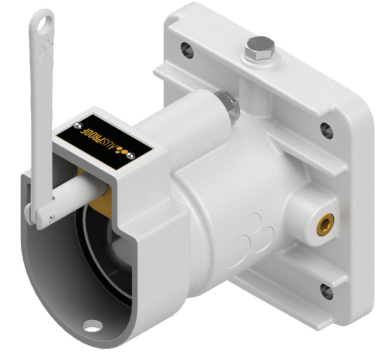

AES RANGE

Restrained Plugs and Receptacles

Non-Ex

Front and Side View
660V - 1100V
60A - 90A

AES RANGE

Restrained Plugs and Receptacles

Non-Ex

Front, Back and Side View
660V - 1100V
60A - 90A

AES RANGE

Restrained Plugs and Receptacles

Non-Ex

Footprint Sizes
660V - 1100V
60A - 90A

AES RANGE

Receptacle Gland Bracket

Non-Ex

Right Side View
660V - 1100V
60A - 90A

AES RANGE

Receptacle Gland Bracket

Non-Ex

Bottom Side View
660V - 1100V
60A - 90A

AES RANGE

Jack In Receptacle Handle Swing

Non-Ex

660V - 1100V