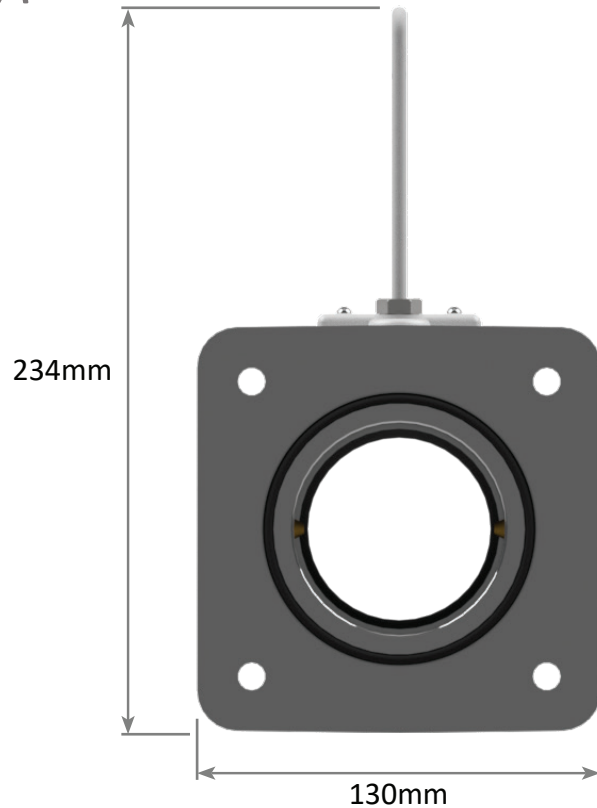

AES RANGE

Restrained Plugs and Receptacles

Non-Ex

Front and Side View
660V - 1100V
60A - 90A

AES RANGE

Restrained Plugs and Receptacles

Non-Ex

Front, Back and Side View
660V - 1100V
60A - 90A

AES RANGE

Restrained Plugs and Receptacles

Non-Ex

Footprint Sizes
660V - 1100V
60A - 90A

AES RANGE

Receptacle Gland Bracket

Non-Ex

Right Side View
660V - 1100V
60A - 90A

AES RANGE

Receptacle Gland Bracket

Non-Ex

Bottom Side View
660V - 1100V
60A - 90A

AES RANGE

Jack In Receptacle Handle Swing

Non-Ex

660V - 1100V