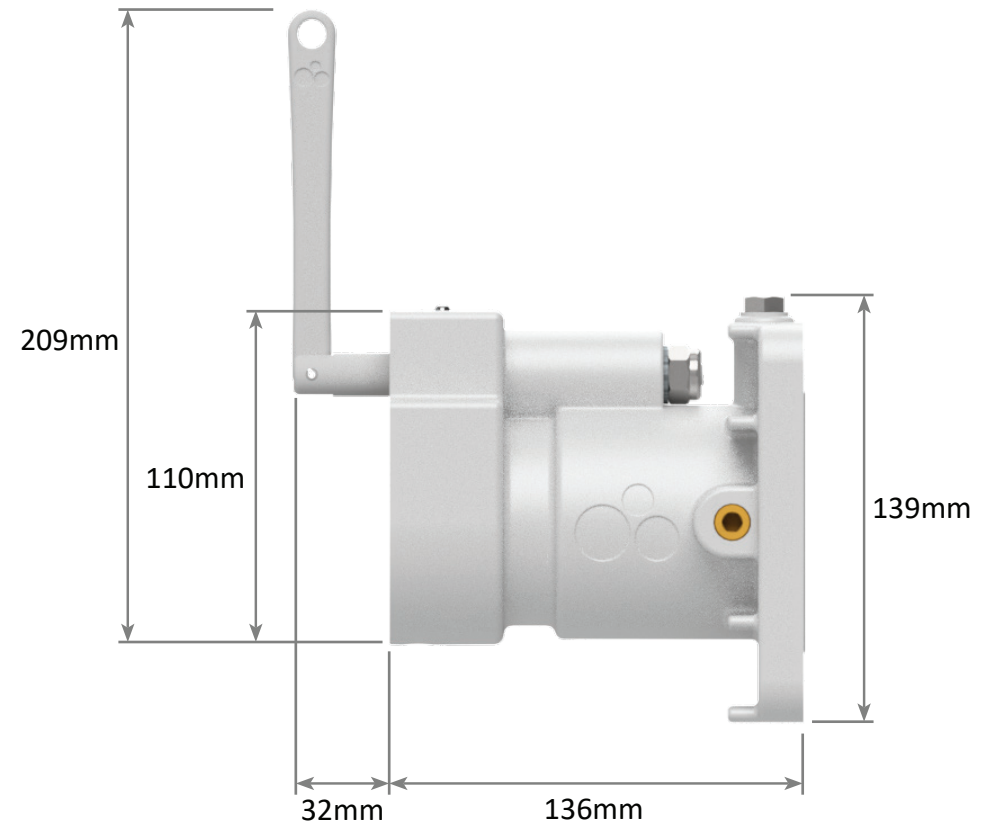

AES RANGE

Restrained Plugs and Receptacles

Non-Ex

Front and Side View
660V - 1100V
60A - 90A

AES RANGE

Restrained Plugs and Receptacles

Non-Ex

Front, Back and Side View
660V - 1100V
60A - 90A

AES RANGE

Restrained Plugs and Receptacles

Non-Ex

Footprint Sizes
660V - 1100V
60A - 90A

AES RANGE

Receptacle Gland Bracket

Non-Ex

Right Side View
660V - 1100V
60A - 90A

AES RANGE

Receptacle Gland Bracket

Non-Ex

Bottom Side View
660V - 1100V
60A - 90A

AES RANGE

Jack In Receptacle Handle Swing

Non-Ex

660V - 1100V