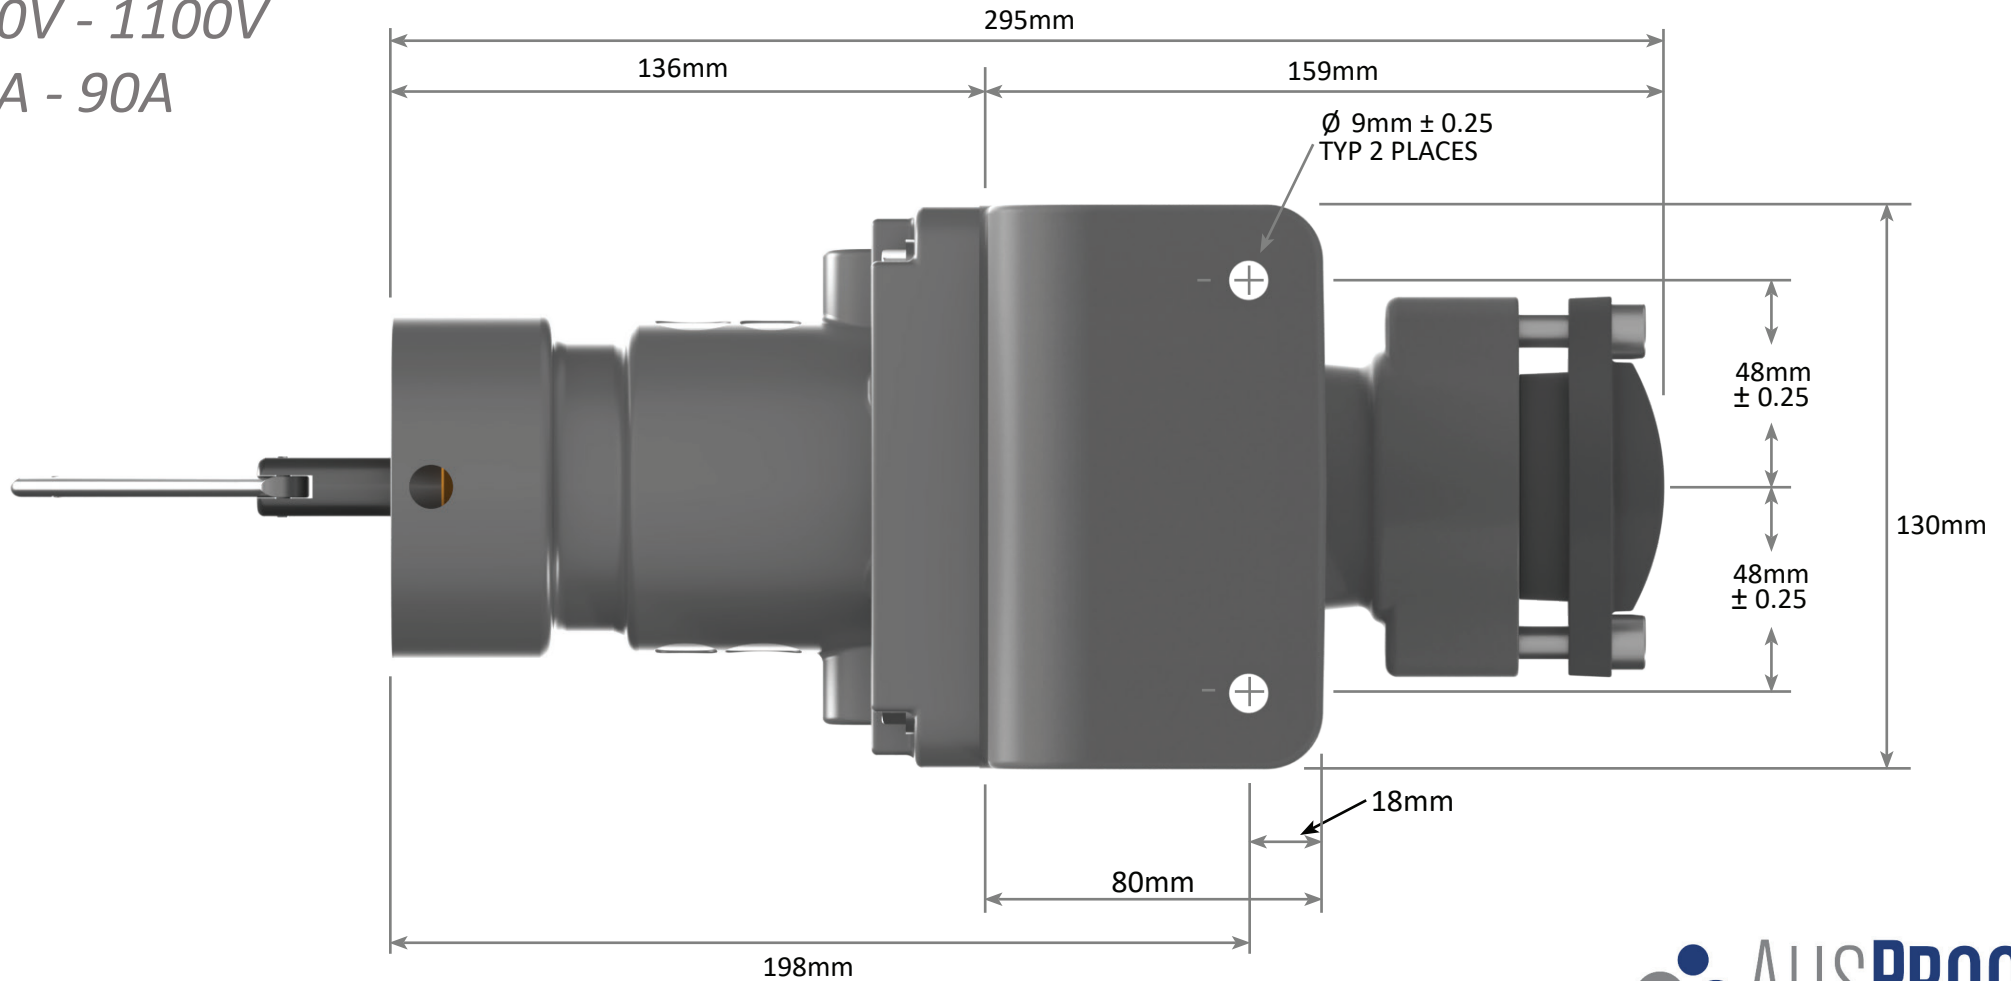

AES RANGE

Restrained Plugs and Receptacles

Non-Ex

Footprint Sizes
660V - 1100V
60A - 90A

AES RANGE

Receptacle Gland Bracket

Non-Ex

Right Side View
660V - 1100V
60A - 90A

AES RANGE

Receptacle Gland Bracket

Non-Ex

Bottom Side View
660V - 1100V
60A - 90A

AES RANGE

Jack In Receptacle Handle Swing

Non-Ex

660V - 1100V