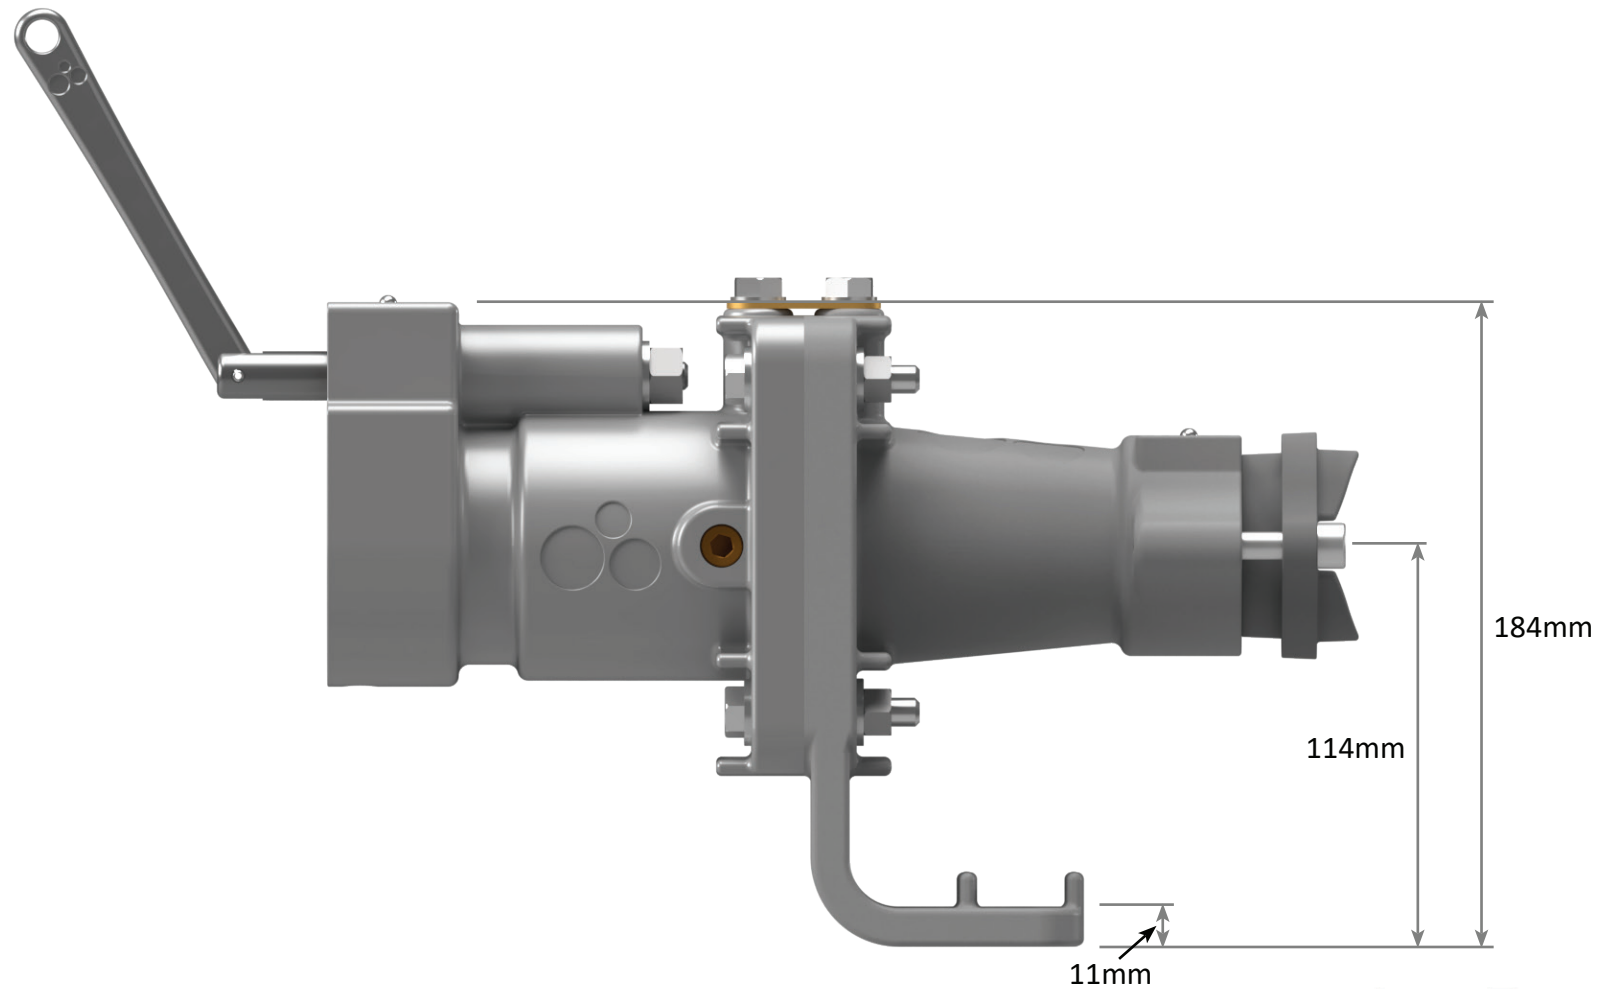

AES RANGE

Restrained Plugs and Receptacles

Non-Ex

Front and Side View
660V - 1100V
60A - 90A

AES RANGE

Restrained Plugs and Receptacles

Non-Ex

Front, Back and Side View
660V - 1100V
60A - 90A

AES RANGE

Restrained Plugs and Receptacles

Non-Ex

Footprint Sizes
660V - 1100V
60A - 90A

AES RANGE

Receptacle Gland Bracket

Non-Ex

Right Side View
660V - 1100V
60A - 90A

AES RANGE

Receptacle Gland Bracket

Non-Ex

Bottom Side View
660V - 1100V
60A - 90A

AES RANGE

Jack In Receptacle Handle Swing

Non-Ex

660V - 1100V