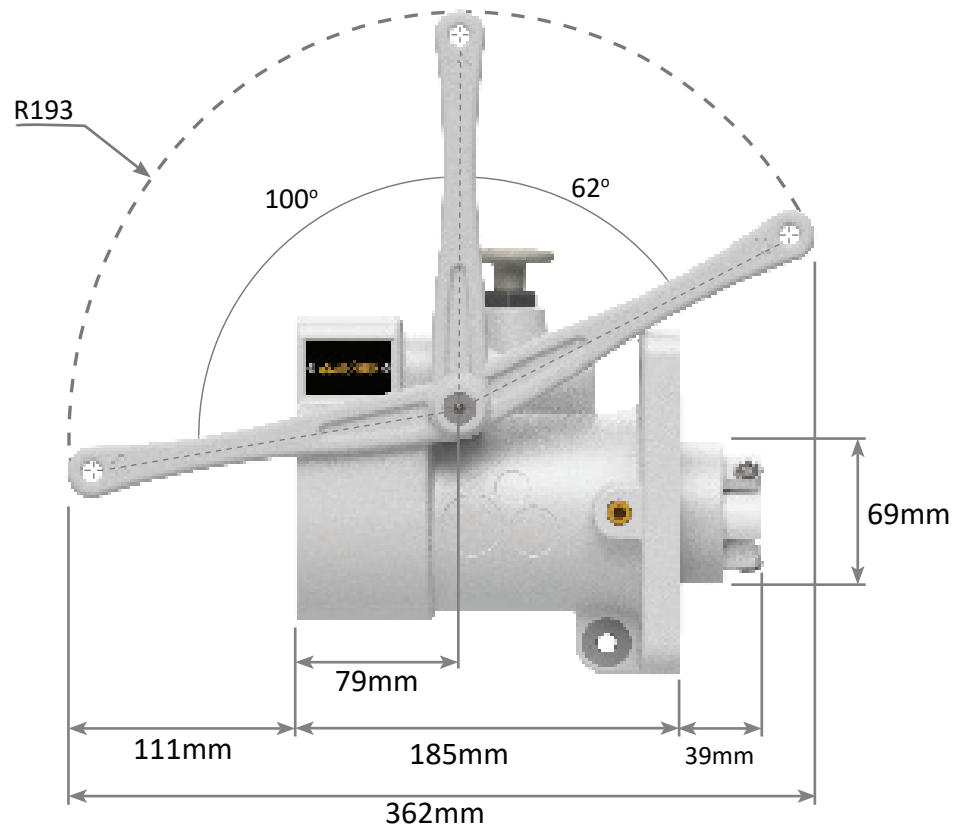

AS RANGE

Restrained Plugs and Receptacles Quick Release Non-Ex

Receptacle Front and Side View
660V - 1100V
150A

AS RANGE

Restrained Plugs and Receptacles Ratchet Release Non-Ex

Receptacle Front and Side View
660V - 1100V
150A

AS RANGE

Restrained Plugs and Receptacles

Non-Ex

Footprint Sizes
660V - 1100V
150A

AS RANGE

Receptacle Gland Bracket

Non-Ex

Right Side View

AS RANGE Receptacle Gland Bracket Non-Ex

Bottom Side View

AS RANGE

Jack In Receptacle Handle Swing Non-Ex

660V - 1100V

150A

AS RANGE

Quick Release Receptacle Handle Swing Non-Ex

660V - 1100V

150A

AS RANGE

Ratchet Release Receptacle Handle Swing Non-Ex

660V - 1100V

150A