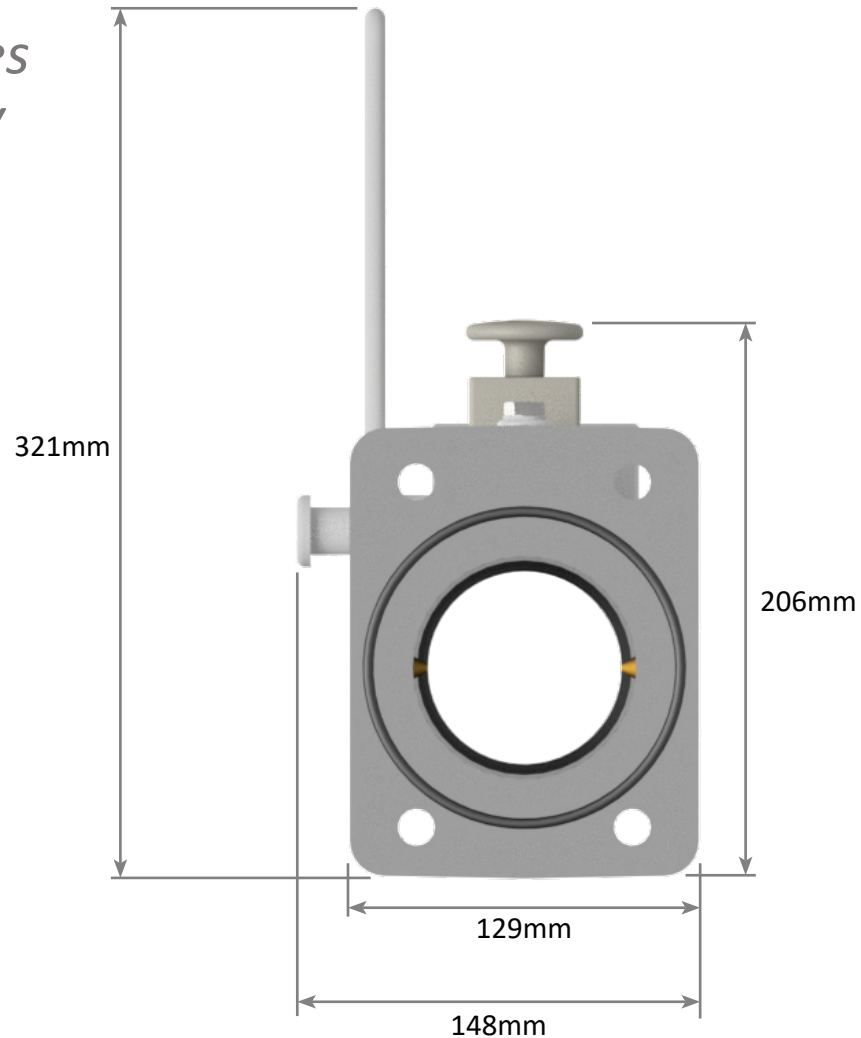

AS RANGE

Restrained Plugs and Receptacles

Non-Ex

Plug Front and Side View
660V - 1100V
150A

AS RANGE

Restrained Plugs and Receptacles

Jack In Non-Ex

Receptacle Front and Side View
660V - 1100V
150A

AS RANGE

Restrained Plugs and Receptacles Quick Release Non-Ex

Receptacle Front and Side View
660V - 1100V
150A

AS RANGE

Restrained Plugs and Receptacles Ratchet Release Non-Ex

Receptacle Front and Side View
660V - 1100V
150A

AS RANGE

Restrained Plugs and Receptacles

Non-Ex

Footprint Sizes
660V - 1100V
150A

AS RANGE

Receptacle Gland Bracket

Non-Ex

Right Side View

AS RANGE Receptacle Gland Bracket Non-Ex

Bottom Side View

AS RANGE

Jack In Receptacle Handle Swing Non-Ex

660V - 1100V

150A

AS RANGE

Quick Release Receptacle Handle Swing Non-Ex