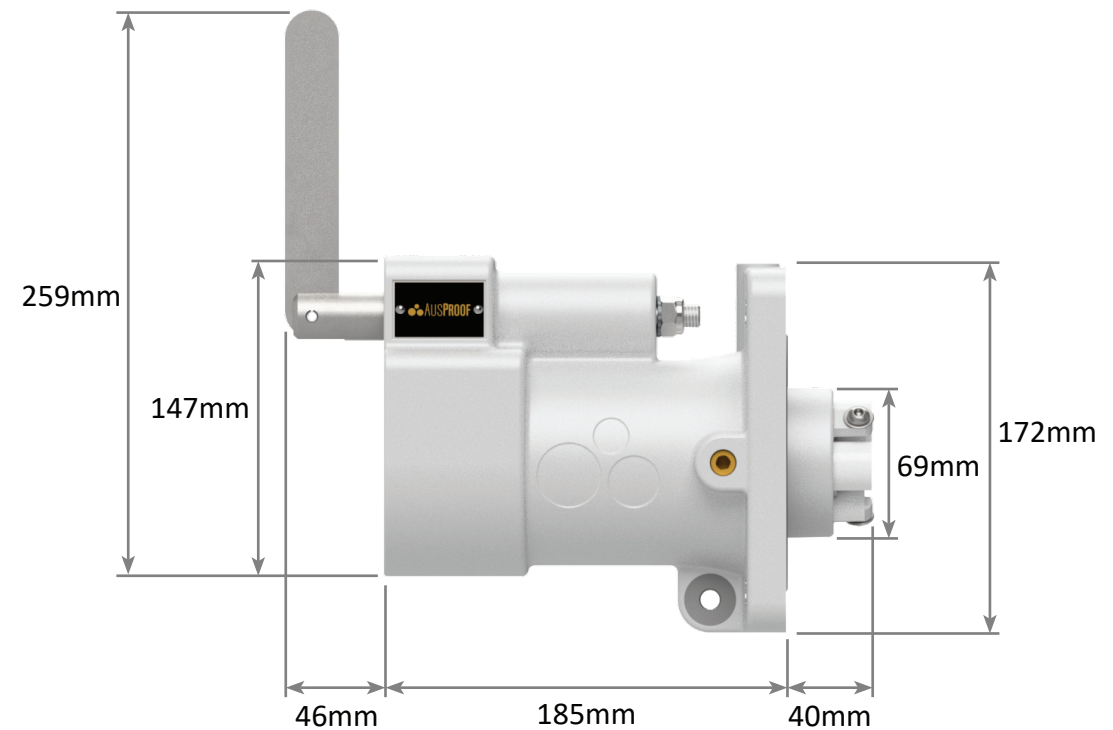

AS RANGE

Restrained Plugs and Receptacles

Non-Ex

Plug Front and Side View
660V - 1100V
150A

AS RANGE

Restrained Plugs and Receptacles

Jack In Non-Ex

Receptacle Front and Side View
660V - 1100V
150A

AS RANGE

Restrained Plugs and Receptacles Quick Release Non-Ex

Receptacle Front and Side View
660V - 1100V
150A

AS RANGE

Restrained Plugs and Receptacles Ratchet Release Non-Ex

Receptacle Front and Side View
660V - 1100V
150A

AS RANGE

Restrained Plugs and Receptacles

Non-Ex

Footprint Sizes
660V - 1100V
150A

AS RANGE

Receptacle Gland Bracket

Non-Ex

Right Side View

AS RANGE Receptacle Gland Bracket Non-Ex

Bottom Side View

AS RANGE

Jack In Receptacle Handle Swing Non-Ex

660V - 1100V

150A

AS RANGE

Quick Release Receptacle Handle Swing Non-Ex