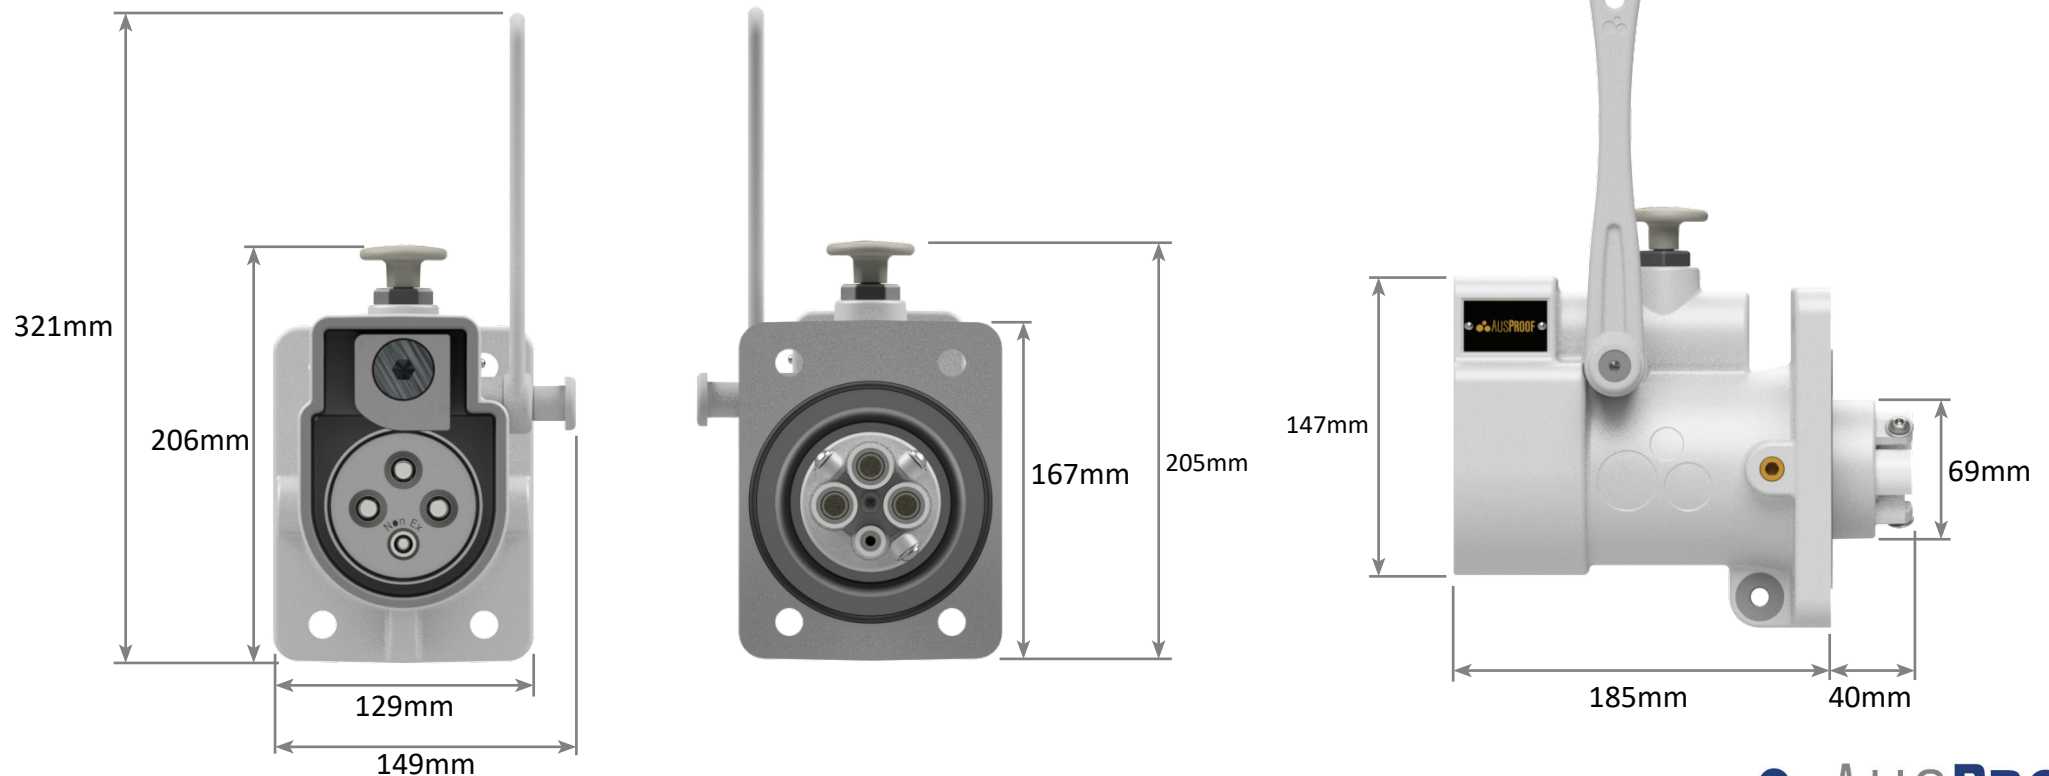

AS RANGE

Restrained Plugs and Receptacles

Non-Ex

Plug Front and Side View
660V - 1100V
150A

AS RANGE

Restrained Plugs and Receptacles

Jack In Non-Ex

Receptacle Front and Side View
660V - 1100V
150A

AS RANGE

Restrained Plugs and Receptacles Quick Release Non-Ex

Receptacle Front and Side View
660V - 1100V
150A

AS RANGE

Restrained Plugs and Receptacles Ratchet Release Non-Ex

Receptacle Front and Side View
660V - 1100V
150A

AS RANGE

Restrained Plugs and Receptacles

Non-Ex

Footprint Sizes
660V - 1100V
150A

AS RANGE

Receptacle Gland Bracket

Non-Ex

Right Side View

AS RANGE Receptacle Gland Bracket Non-Ex

Bottom Side View

AS RANGE

Jack In Receptacle Handle Swing Non-Ex

660V - 1100V

150A

AS RANGE

Quick Release Receptacle Handle Swing Non-Ex