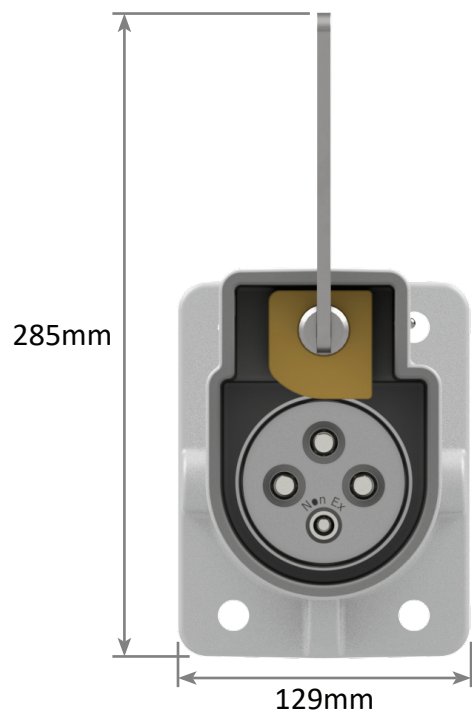

AS RANGE

Restrained Plugs and Receptacles

Non-Ex

Plug Front and Side View
660V - 1100V
150A

AS RANGE

Restrained Plugs and Receptacles

Jack In Non-Ex

Receptacle Front and Side View
660V - 1100V
150A

AS RANGE

Restrained Plugs and Receptacles Quick Release Non-Ex

Receptacle Front and Side View
660V - 1100V
150A

AS RANGE

Restrained Plugs and Receptacles Ratchet Release Non-Ex

Receptacle Front and Side View
660V - 1100V
150A

AS RANGE

Restrained Plugs and Receptacles

Non-Ex

Footprint Sizes
660V - 1100V
150A

AS RANGE

Receptacle Gland Bracket

Non-Ex

Right Side View

AS RANGE Receptacle Gland Bracket Non-Ex

Bottom Side View

AS RANGE

Jack In Receptacle Handle Swing Non-Ex

660V - 1100V

150A

AS RANGE

Quick Release Receptacle Handle Swing Non-Ex