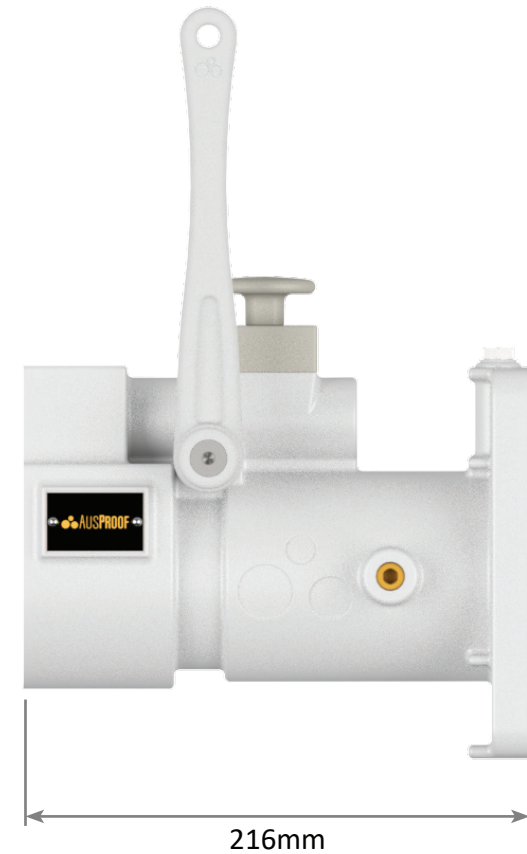

AS RANGE

Restrained Plugs and Receptacles

Non-Ex

Plug Front and Side View
660V - 1100V
150A

AS RANGE

Restrained Plugs and Receptacles

Jack In Non-Ex

Receptacle Front and Side View
660V - 1100V
150A

AS RANGE

Restrained Plugs and Receptacles Quick Release Non-Ex

Receptacle Front and Side View
660V - 1100V
150A

AS RANGE

Restrained Plugs and Receptacles Ratchet Release Non-Ex

Receptacle Front and Side View
660V - 1100V
150A

AS RANGE

Restrained Plugs and Receptacles

Non-Ex

Footprint Sizes
660V - 1100V
150A

AS RANGE

Receptacle Gland Bracket

Non-Ex

Right Side View

AS RANGE Receptacle Gland Bracket Non-Ex

Bottom Side View

AS RANGE

Jack In Receptacle Handle Swing Non-Ex

660V - 1100V

150A

AS RANGE

Quick Release Receptacle Handle Swing Non-Ex