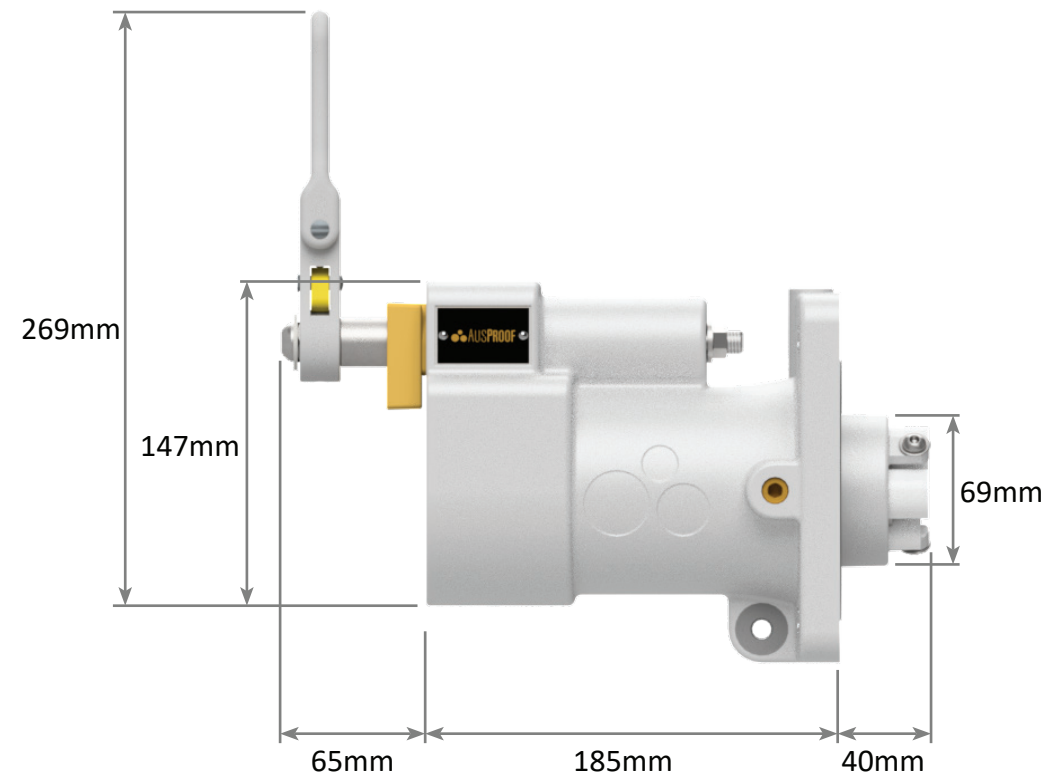

AS RANGE

Restrained Plugs and Receptacles

Non-Ex

Plug Front and Side View
660V - 1100V
150A

AS RANGE

Restrained Plugs and Receptacles

Jack In Non-Ex

Receptacle Front and Side View
660V - 1100V
150A

AS RANGE

Restrained Plugs and Receptacles Quick Release Non-Ex

Receptacle Front and Side View
660V - 1100V
150A

AS RANGE

Restrained Plugs and Receptacles Ratchet Release Non-Ex

Receptacle Front and Side View
660V - 1100V
150A

AS RANGE

Restrained Plugs and Receptacles

Non-Ex

Footprint Sizes
660V - 1100V
150A

AS RANGE

Receptacle Gland Bracket

Non-Ex

Right Side View

AS RANGE Receptacle Gland Bracket Non-Ex

Bottom Side View

AS RANGE

Jack In Receptacle Handle Swing Non-Ex

660V - 1100V

150A

AS RANGE

Quick Release Receptacle Handle Swing Non-Ex