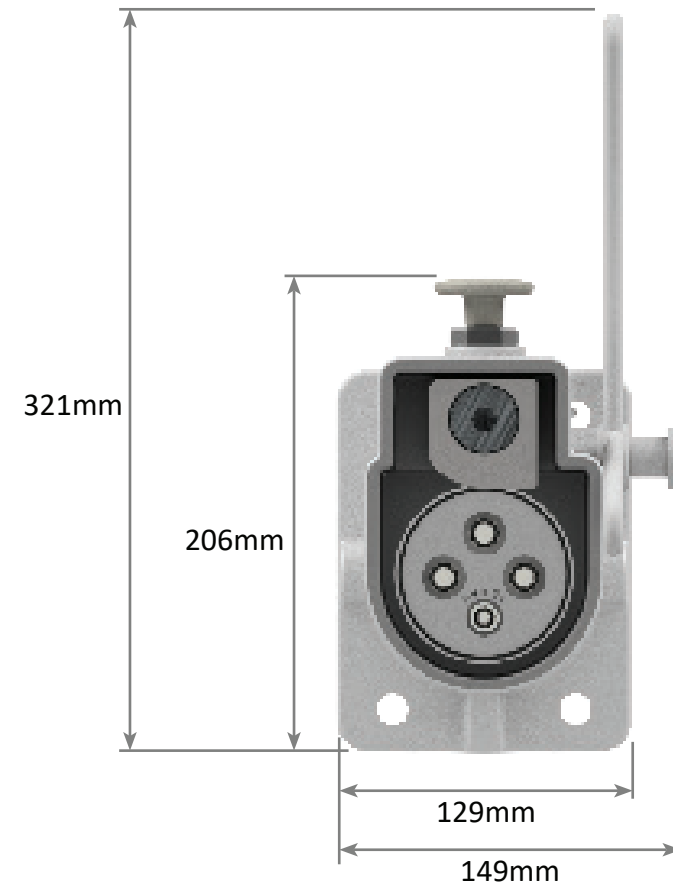

AS RANGE

Restrained Plugs and Receptacles Quick Release Non-Ex

Receptacle Front and Side View
660V - 1100V
150A

AS RANGE

Restrained Plugs and Receptacles Ratchet Release Non-Ex

Receptacle Front and Side View
660V - 1100V
150A

AS RANGE

Restrained Plugs and Receptacles

Non-Ex

Footprint Sizes
660V - 1100V
150A

AS RANGE

Receptacle Gland Bracket

Non-Ex

Right Side View

AS RANGE Receptacle Gland Bracket Non-Ex

Bottom Side View

AS RANGE

Jack In Receptacle Handle Swing Non-Ex

660V - 1100V

150A

AS RANGE

Quick Release Receptacle Handle Swing Non-Ex

660V - 1100V

150A

AS RANGE

Ratchet Release Receptacle Handle Swing Non-Ex

660V - 1100V

150A