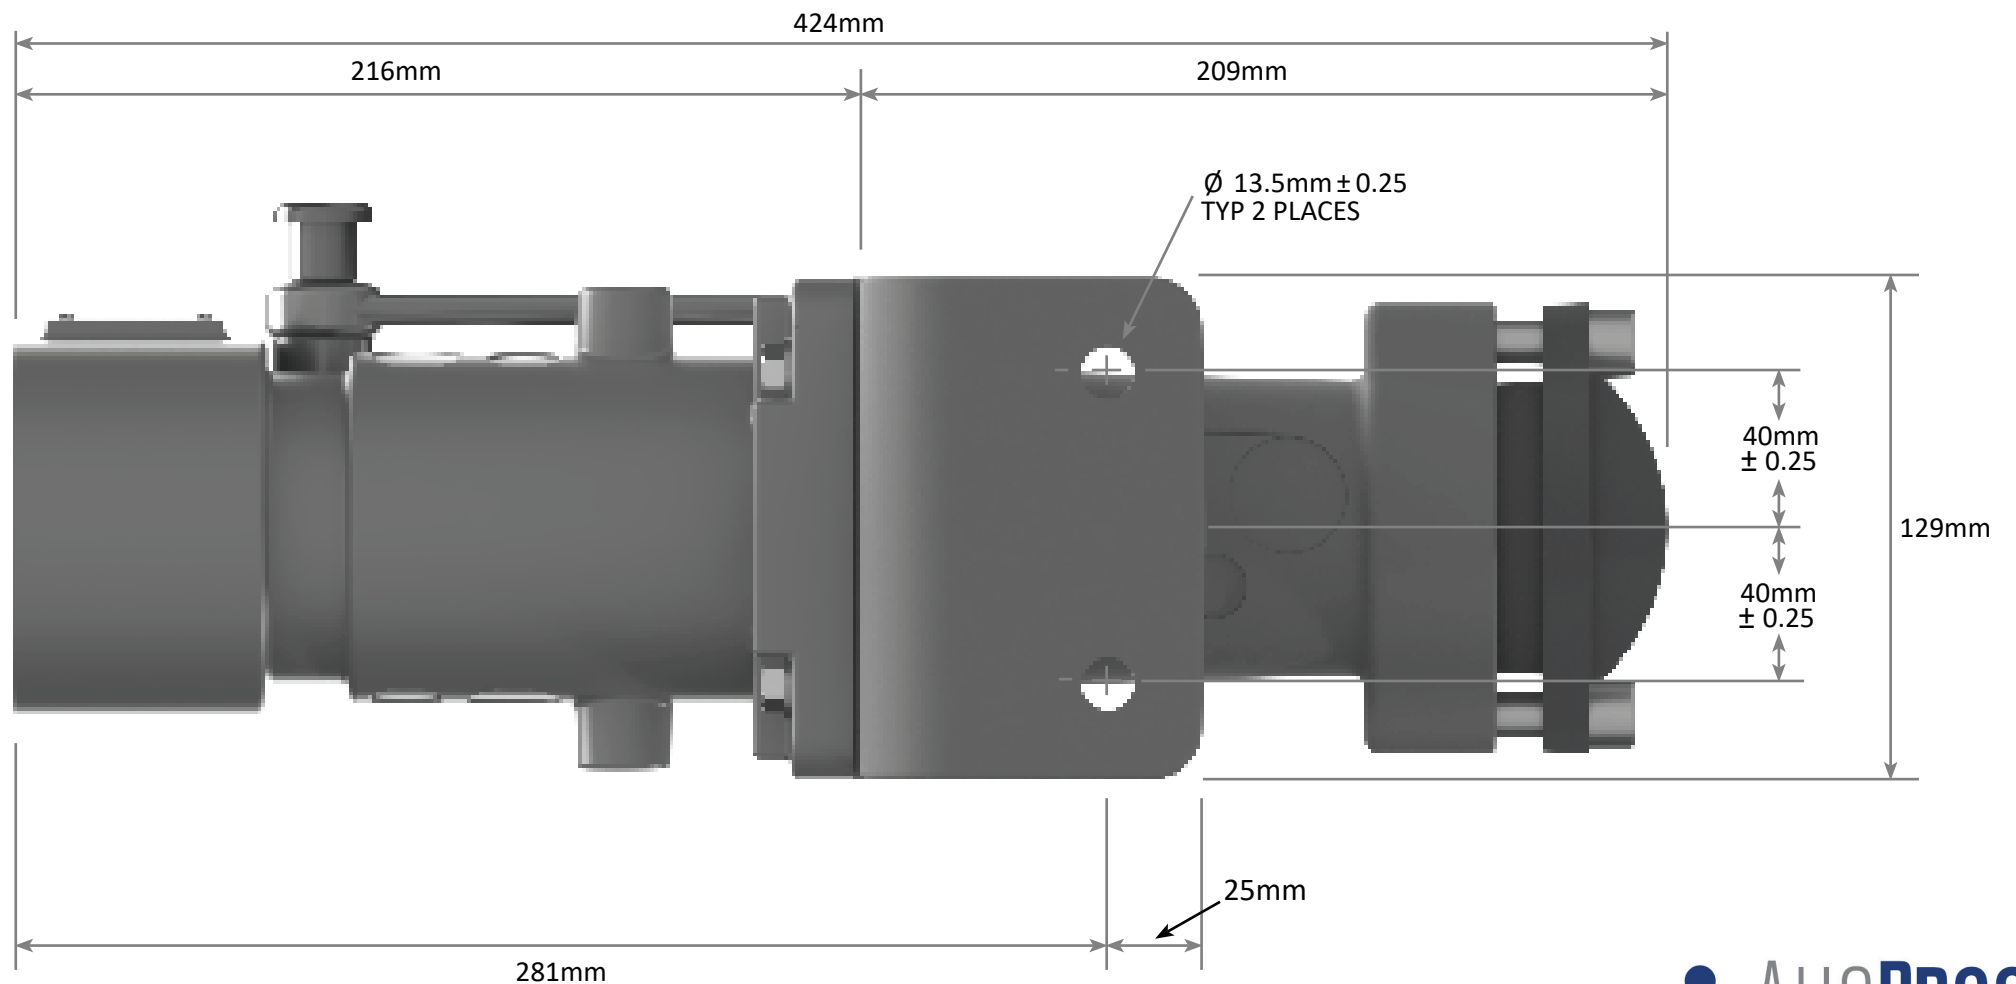

AS RANGE

Restrained Plugs and Receptacles

Non-Ex

Footprint Sizes
660V - 1100V
150A

AS RANGE

Receptacle Gland Bracket

Non-Ex

Right Side View

AS RANGE Receptacle Gland Bracket Non-Ex

Bottom Side View

AS RANGE

Jack In Receptacle Handle Swing Non-Ex

660V - 1100V

150A

AS RANGE

Quick Release Receptacle Handle Swing Non-Ex