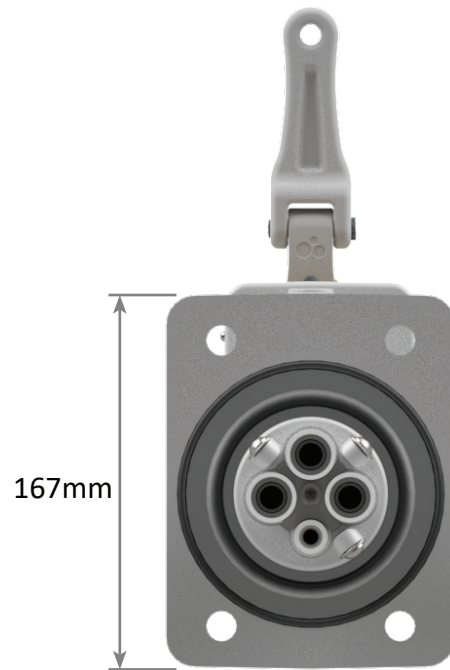

AS RANGE

Restrained Plugs and Receptacles

Non-Ex

Plug Front and Side View
660V - 1100V
150A

AS RANGE

Restrained Plugs and Receptacles

Jack In Non-Ex

Receptacle Front and Side View
660V - 1100V
150A

AS RANGE

Restrained Plugs and Receptacles Quick Release Non-Ex

Receptacle Front and Side View
660V - 1100V
150A

AS RANGE

Restrained Plugs and Receptacles Ratchet Release Non-Ex

Receptacle Front and Side View
660V - 1100V
150A

AS RANGE

Restrained Plugs and Receptacles

Non-Ex

Footprint Sizes
660V - 1100V
150A

AS RANGE

Receptacle Gland Bracket

Non-Ex

Right Side View

AS RANGE Receptacle Gland Bracket Non-Ex

Bottom Side View

AS RANGE

Jack In Receptacle Handle Swing Non-Ex

660V - 1100V

150A

AS RANGE

Quick Release Receptacle Handle Swing Non-Ex