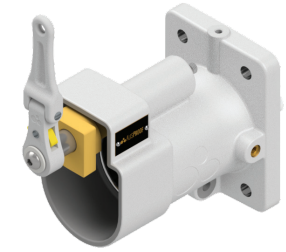

AS RANGE

Restrained Plugs and Receptacles

Non-Ex

Plug Front and Side View
660V - 1100V
150A

AS RANGE

Restrained Plugs and Receptacles

Jack In Non-Ex

Receptacle Front and Side View
660V - 1100V
150A

AS RANGE

Restrained Plugs and Receptacles Quick Release Non-Ex

Receptacle Front and Side View
660V - 1100V
150A

AS RANGE

Restrained Plugs and Receptacles Ratchet Release Non-Ex

Receptacle Front and Side View
660V - 1100V
150A

AS RANGE

Restrained Plugs and Receptacles

Non-Ex

Footprint Sizes
660V - 1100V
150A

AS RANGE

Receptacle Gland Bracket

Non-Ex

Right Side View

AS RANGE Receptacle Gland Bracket Non-Ex

Bottom Side View

AS RANGE

Jack In Receptacle Handle Swing Non-Ex

660V - 1100V

150A

AS RANGE

Quick Release Receptacle Handle Swing Non-Ex