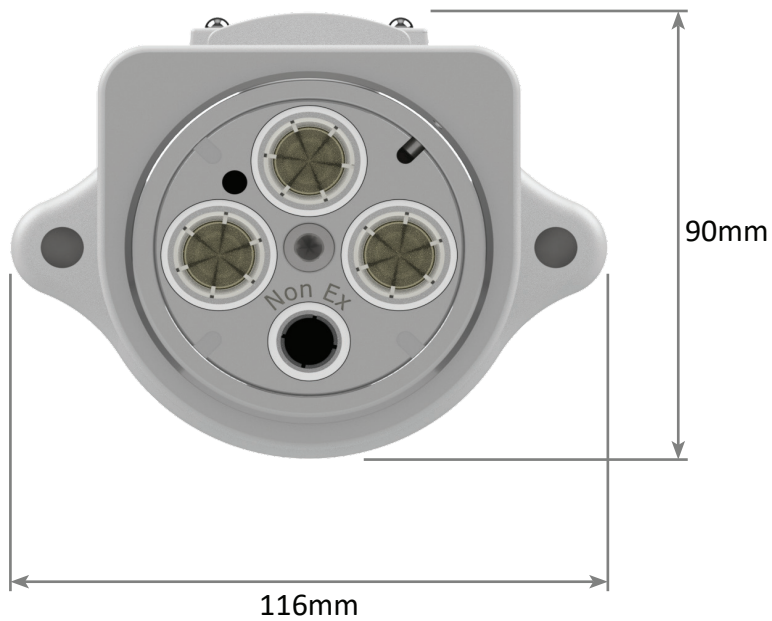

AS RANGE

Restrained Plugs and Receptacles

Non-Ex

Plug Front and Side View
660V - 1100V
150A

AS RANGE

Restrained Plugs and Receptacles

Jack In Non-Ex

Receptacle Front and Side View
660V - 1100V
150A

AS RANGE

Restrained Plugs and Receptacles Quick Release Non-Ex

Receptacle Front and Side View
660V - 1100V
150A

AS RANGE

Restrained Plugs and Receptacles Ratchet Release Non-Ex

Receptacle Front and Side View
660V - 1100V
150A

AS RANGE

Restrained Plugs and Receptacles

Non-Ex

Footprint Sizes
660V - 1100V
150A

AS RANGE

Receptacle Gland Bracket

Non-Ex

Right Side View

AS RANGE Receptacle Gland Bracket Non-Ex

Bottom Side View

AS RANGE

Jack In Receptacle Handle Swing Non-Ex

660V - 1100V

150A

AS RANGE

Quick Release Receptacle Handle Swing Non-Ex