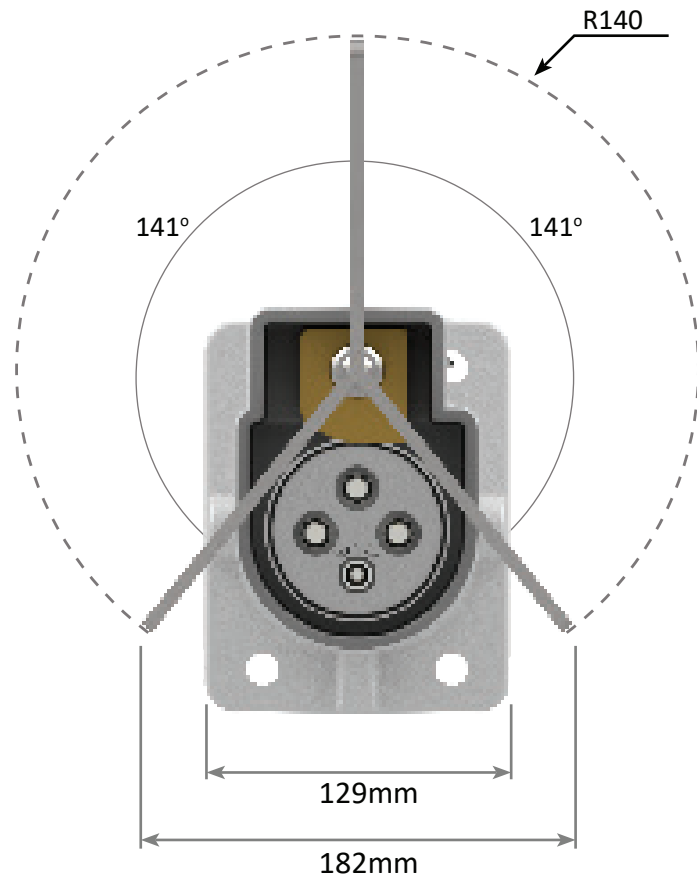

AS RANGE

Restrained Plugs and Receptacles Quick Release Non-Ex

Receptacle Front and Side View
660V - 1100V
150A

AS RANGE

Restrained Plugs and Receptacles Ratchet Release Non-Ex

Receptacle Front and Side View
660V - 1100V
150A

AS RANGE

Restrained Plugs and Receptacles

Non-Ex

Footprint Sizes
660V - 1100V
150A

AS RANGE

Receptacle Gland Bracket

Non-Ex

Right Side View

AS RANGE Receptacle Gland Bracket Non-Ex

Bottom Side View

AS RANGE

Jack In Receptacle Handle Swing Non-Ex

660V - 1100V

150A

AS RANGE

Quick Release Receptacle Handle Swing Non-Ex

660V - 1100V

150A

AS RANGE

Ratchet Release Receptacle Handle Swing Non-Ex

660V - 1100V

150A