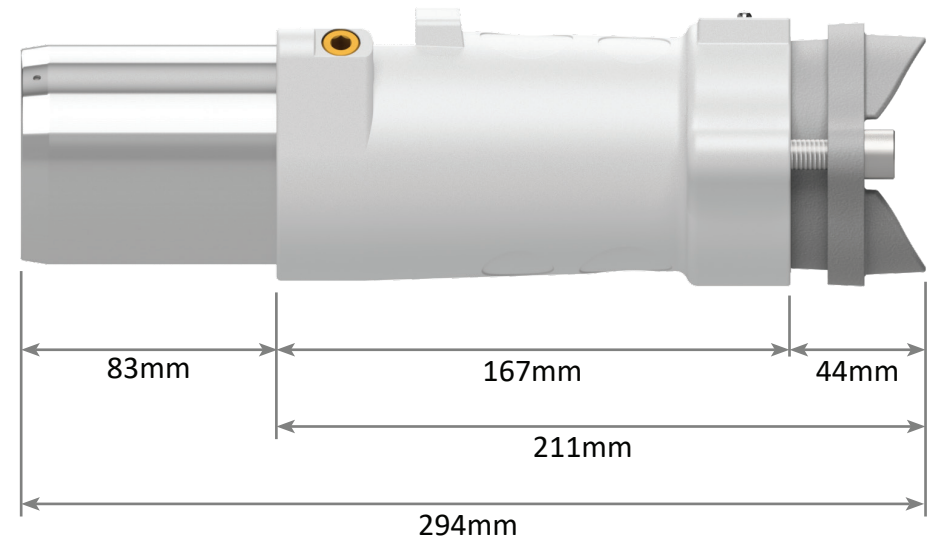

AS RANGE

Restrained Plugs and Receptacles

Non-Ex

Plug Front and Side View
660V - 1100V
150A

AS RANGE

Restrained Plugs and Receptacles

Jack In Non-Ex

Receptacle Front and Side View
660V - 1100V
150A

AS RANGE

Restrained Plugs and Receptacles Quick Release Non-Ex

Receptacle Front and Side View
660V - 1100V
150A

AS RANGE

Restrained Plugs and Receptacles Ratchet Release Non-Ex

Receptacle Front and Side View
660V - 1100V
150A

AS RANGE

Restrained Plugs and Receptacles

Non-Ex

Footprint Sizes
660V - 1100V
150A

AS RANGE

Receptacle Gland Bracket

Non-Ex

Right Side View

AS RANGE Receptacle Gland Bracket Non-Ex

Bottom Side View

AS RANGE

Jack In Receptacle Handle Swing Non-Ex

660V - 1100V

150A

AS RANGE

Quick Release Receptacle Handle Swing Non-Ex