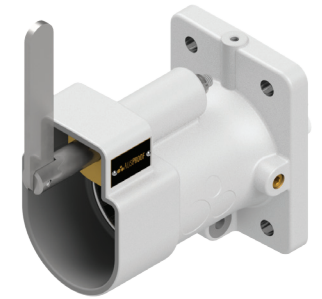

AS RANGE

Restrained Plugs and Receptacles

Non-Ex

Plug Front and Side View
660V - 1100V
150A

AS RANGE

Restrained Plugs and Receptacles

Jack In Non-Ex

Receptacle Front and Side View
660V - 1100V
150A

AS RANGE

Restrained Plugs and Receptacles Quick Release Non-Ex

Receptacle Front and Side View
660V - 1100V
150A

AS RANGE

Restrained Plugs and Receptacles Ratchet Release Non-Ex

Receptacle Front and Side View
660V - 1100V
150A

AS RANGE

Restrained Plugs and Receptacles

Non-Ex

Footprint Sizes
660V - 1100V
150A

AS RANGE

Receptacle Gland Bracket

Non-Ex

Right Side View

AS RANGE Receptacle Gland Bracket Non-Ex

Bottom Side View

AS RANGE

Jack In Receptacle Handle Swing Non-Ex

660V - 1100V

150A

AS RANGE

Quick Release Receptacle Handle Swing Non-Ex