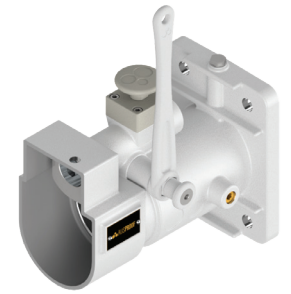

AS RANGE

Restrained Plugs and Receptacles

Non-Ex

Plug Front and Side View
660V - 1100V
150A

AS RANGE

Restrained Plugs and Receptacles

Jack In Non-Ex

Receptacle Front and Side View
660V - 1100V
150A

AS RANGE

Restrained Plugs and Receptacles Quick Release Non-Ex

Receptacle Front and Side View
660V - 1100V
150A

AS RANGE

Restrained Plugs and Receptacles Ratchet Release Non-Ex

Receptacle Front and Side View
660V - 1100V
150A

AS RANGE

Restrained Plugs and Receptacles

Non-Ex

Footprint Sizes
660V - 1100V
150A

AS RANGE

Receptacle Gland Bracket

Non-Ex

Right Side View

AS RANGE Receptacle Gland Bracket Non-Ex

Bottom Side View

AS RANGE

Jack In Receptacle Handle Swing Non-Ex

660V - 1100V

150A

AS RANGE

Quick Release Receptacle Handle Swing Non-Ex