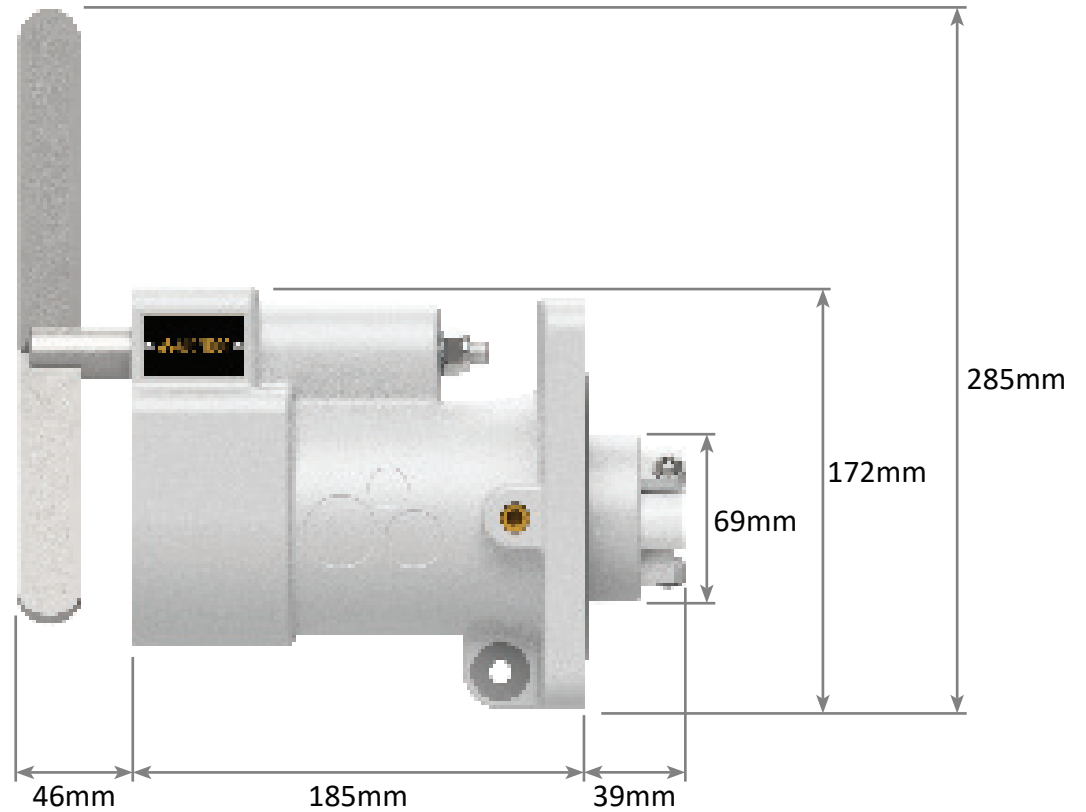

AS RANGE

Restrained Plugs and Receptacles Quick Release Non-Ex

Receptacle Front and Side View
660V - 1100V
150A

AS RANGE

Restrained Plugs and Receptacles Ratchet Release Non-Ex

Receptacle Front and Side View
660V - 1100V
150A

AS RANGE

Restrained Plugs and Receptacles

Non-Ex

Footprint Sizes
660V - 1100V
150A

AS RANGE

Receptacle Gland Bracket

Non-Ex

Right Side View

AS RANGE Receptacle Gland Bracket Non-Ex

Bottom Side View

AS RANGE

Jack In Receptacle Handle Swing Non-Ex

660V - 1100V

150A

AS RANGE

Quick Release Receptacle Handle Swing Non-Ex

660V - 1100V

150A

AS RANGE

Ratchet Release Receptacle Handle Swing Non-Ex

660V - 1100V

150A