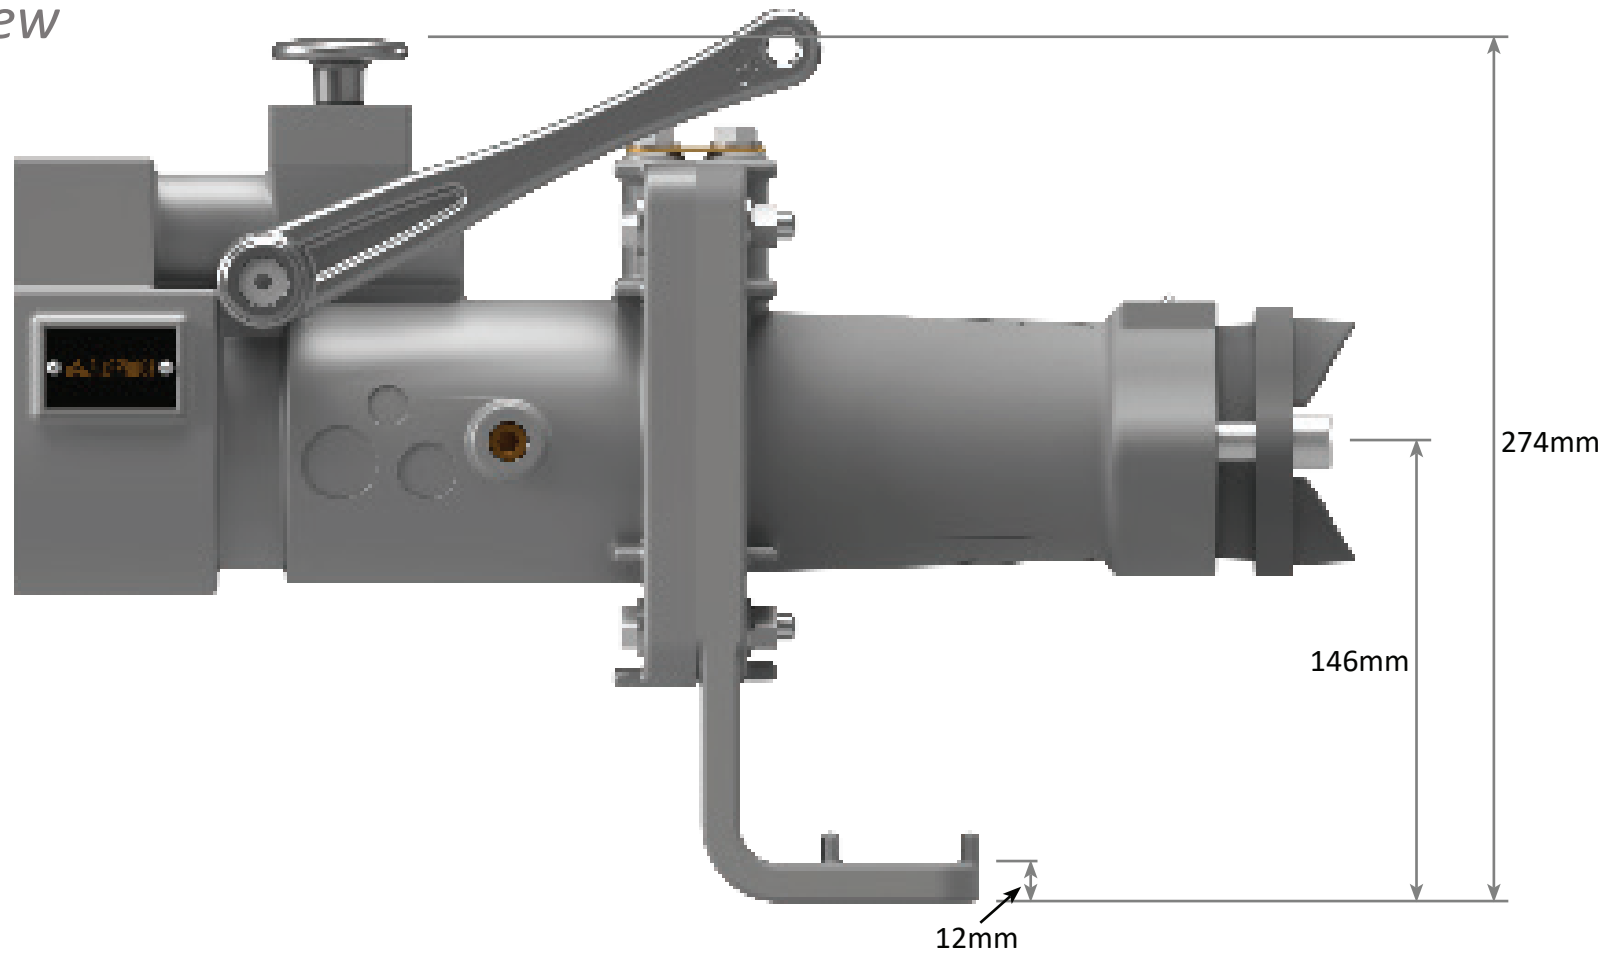

AS RANGE

Restrained Plugs and Receptacles Quick Release Non-Ex

Receptacle Front and Side View
660V - 1100V
150A

AS RANGE

Restrained Plugs and Receptacles Ratchet Release Non-Ex

Receptacle Front and Side View
660V - 1100V
150A

AS RANGE

Restrained Plugs and Receptacles

Non-Ex

Footprint Sizes
660V - 1100V
150A

AS RANGE

Receptacle Gland Bracket

Non-Ex

Right Side View

AS RANGE Receptacle Gland Bracket Non-Ex

Bottom Side View

AS RANGE

Jack In Receptacle Handle Swing Non-Ex

660V - 1100V

150A

AS RANGE

Quick Release Receptacle Handle Swing Non-Ex