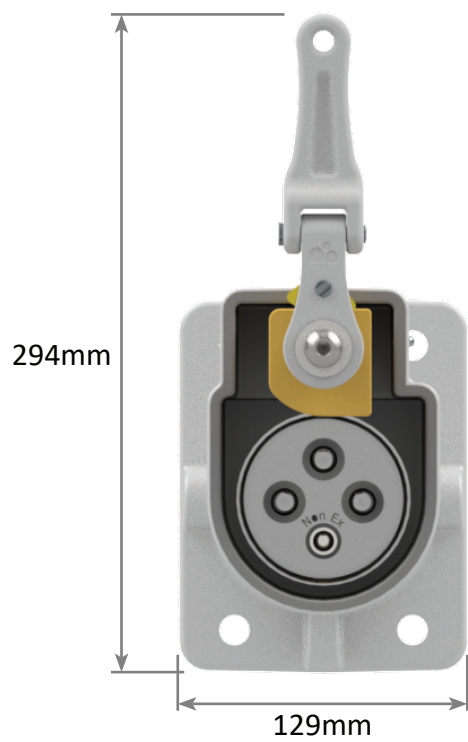

AS RANGE

Restrained Plugs and Receptacles

Non-Ex

Plug Front and Side View
660V - 1100V
150A

AS RANGE

Restrained Plugs and Receptacles

Jack In Non-Ex

Receptacle Front and Side View
660V - 1100V
150A

AS RANGE

Restrained Plugs and Receptacles Quick Release Non-Ex

Receptacle Front and Side View
660V - 1100V
150A

AS RANGE

Restrained Plugs and Receptacles Ratchet Release Non-Ex

Receptacle Front and Side View
660V - 1100V
150A

AS RANGE

Restrained Plugs and Receptacles

Non-Ex

Footprint Sizes
660V - 1100V
150A

AS RANGE

Receptacle Gland Bracket

Non-Ex

Right Side View

AS RANGE Receptacle Gland Bracket Non-Ex

Bottom Side View

AS RANGE

Jack In Receptacle Handle Swing Non-Ex

660V - 1100V

150A

AS RANGE

Quick Release Receptacle Handle Swing Non-Ex