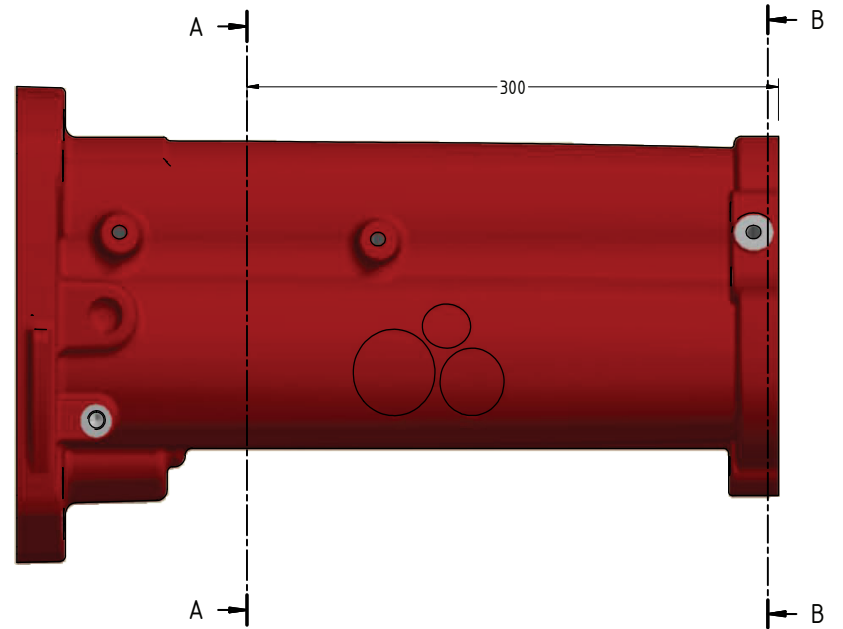

224BKA Range High Voltage Couplers

Side (ARM)

Front View

Side (UN-ARM)

FRONT VIEW

SIDE VIEW

SECTION A-A

SECTION B-B

MODEL: 224BKA