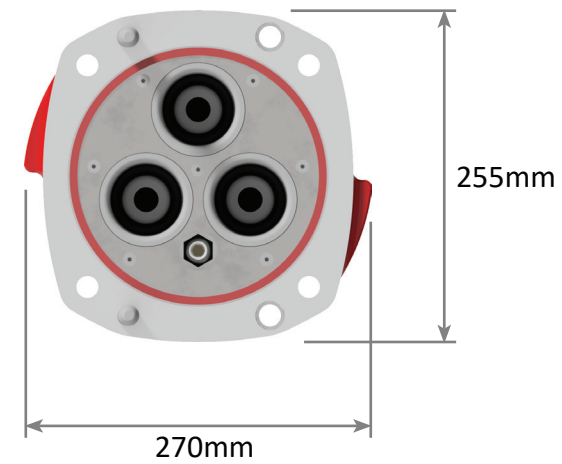

224BKA Range High Voltage Couplers

Side (ARM)

Front View

Side (UN-ARM)

FRONT VIEW

SIDE VIEW

SECTION A-A

SECTION B-B

MODEL: 224BKA