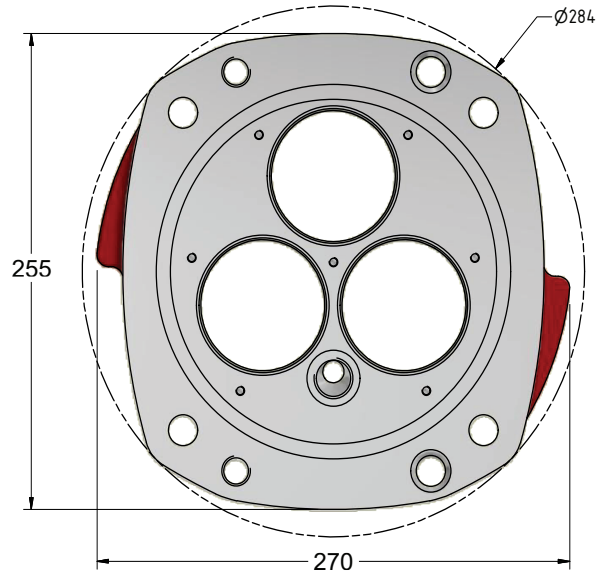

224BKA Range High Voltage Couplers

Side (ARM)

Front View

Side (UN-ARM)

FRONT VIEW

SIDE VIEW

SECTION A-A

SECTION B-B

MODEL: 224BKA