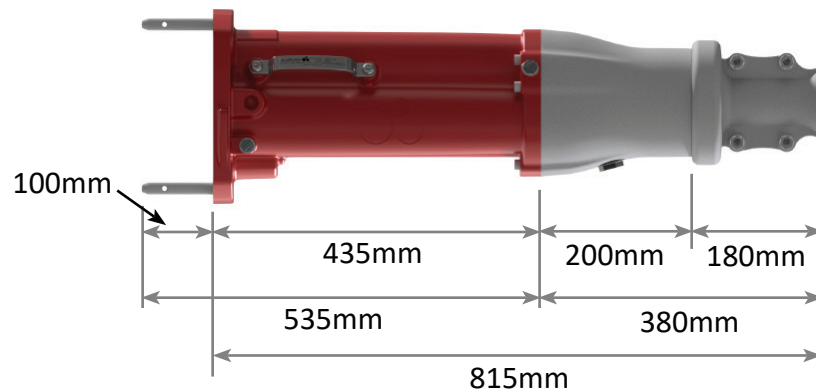

224BKA Range High Voltage Couplers

Side (ARM)

Front View

Side (UN-ARM)

FRONT VIEW

SIDE VIEW

SECTION A-A

SECTION B-B

MODEL: 224BKA