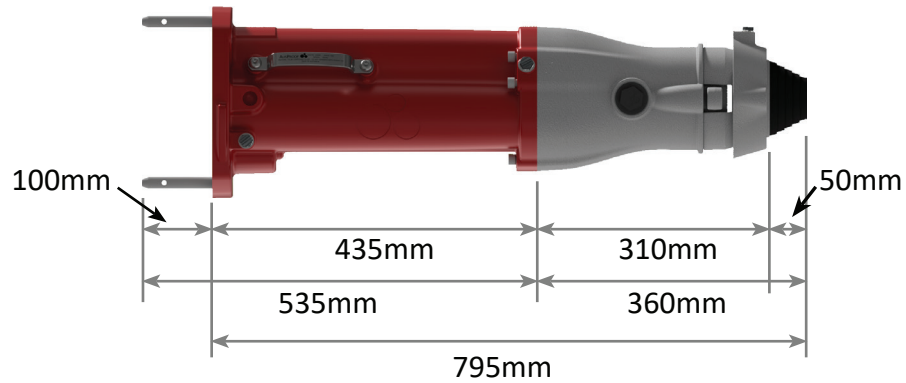

224BKA Range High Voltage Couplers

Side (ARM)

Front View

Side (UN-ARM)

FRONT VIEW

SIDE VIEW

SECTION A-A

SECTION B-B

MODEL: 224BKA