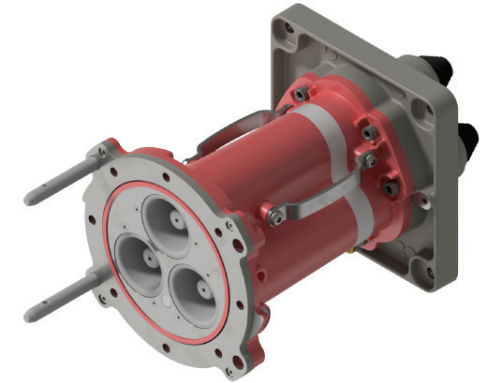

Ex118BSS Range High Voltage Flame Proof Couplers

Side View (ARM)

Front View

Side View (UN-ARM)

Ex118BSS Range High Voltage Flame Proof Adaptors

Side and Front View