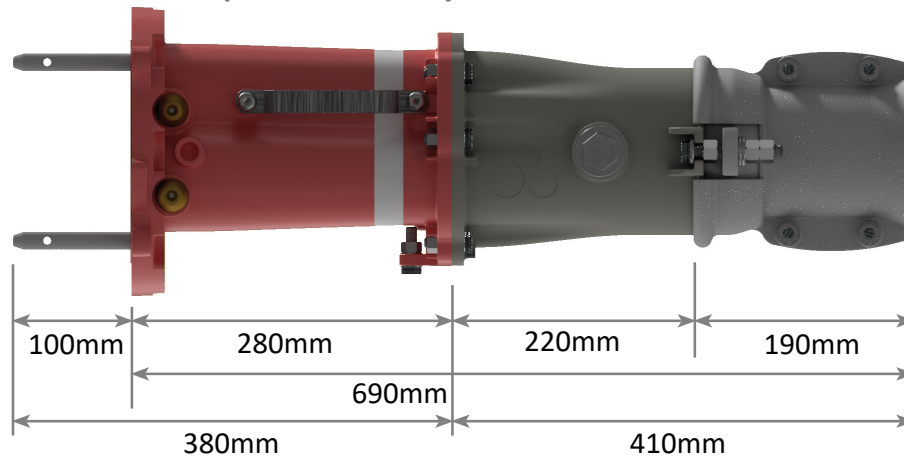

Ex118BSS Range High Voltage Flame Proof Couplers

Side View (ARM)

Front View

Side View (UN-ARM)

Ex118BSS Range High Voltage Flame Proof Adaptors

Side and Front View