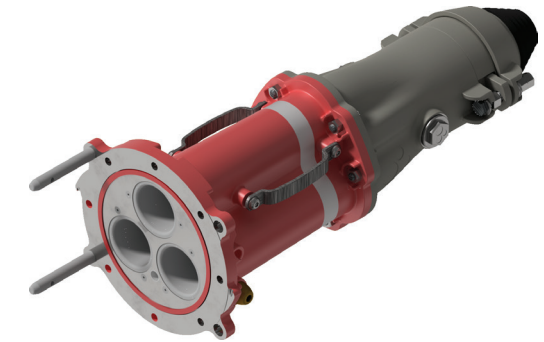

Ex118BSS Range High Voltage Flame Proof Couplers

Side View (ARM)

Front View

Side View (UN-ARM)

Ex118BSS Range High Voltage Flame Proof Adaptors

Side and Front View