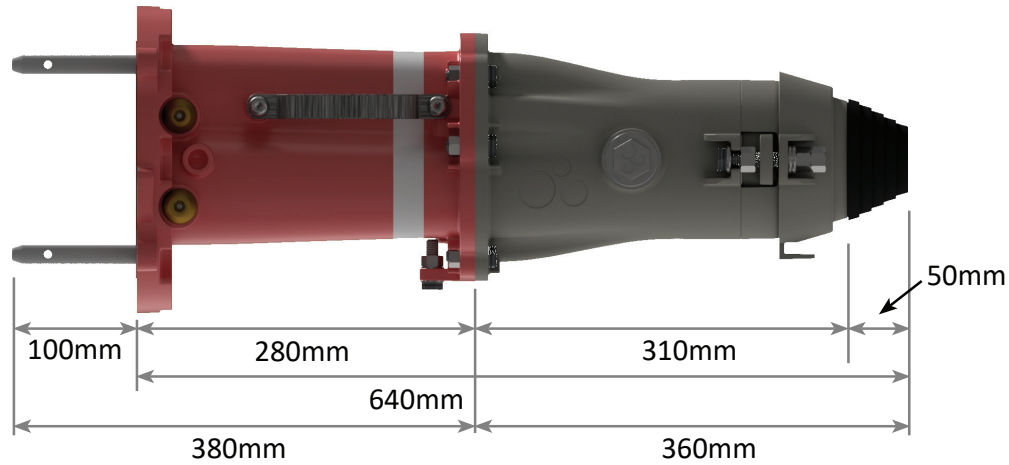

Ex118BSS Range High Voltage Flame Proof Couplers

Side View (ARM)

Front View

Side View (UN-ARM)

Ex118BSS Range High Voltage Flame Proof Adaptors

Side and Front View