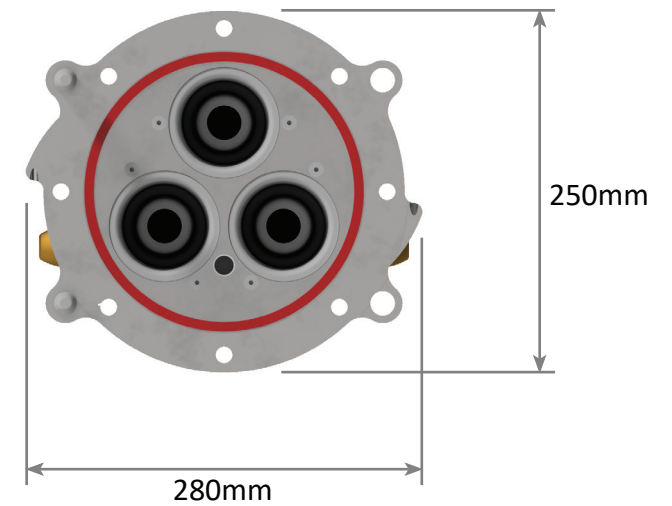

Ex118BSS Range High Voltage Flame Proof Couplers

Side View (ARM)

Front View

Side View (UN-ARM)

Ex118BSS Range High Voltage Flame Proof Adaptors

Side and Front View