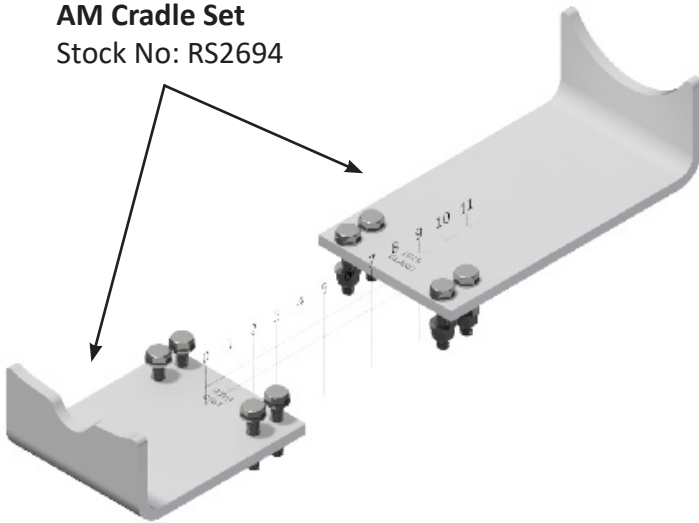

PN

INSTALLATION FOR CRADLE CODE: AH

AH Cradle Set
Stock No: RS2689

INSTALLATION FOR CRADLE CODE: AI

AI Cradle Set
Stock No: RS2690

INSTALLATION FOR CRADLE CODE: AJ

AJ Cradle Set
Stock No: RS2691

PN

INSTALLATION FOR CRADLE CODE: AK

AK Cradle Set
Stock No: RS2692

INSTALLATION FOR CRADLE CODE: AL

AL Cradle Set
Stock No: RS2693

INSTALLATION FOR CRADLE CODE: AM

AM Cradle Set
Stock No: RS2694

INSTALLATION FOR CRADLE CODE: AN

AN Cradle Set
Stock No: RS2695

INSTALLATION FOR CRADLE CODE: AO

AO Cradle Set
Stock No: RS2696

INSTALLATION FOR CRADLE CODE: AP

AP Cradle Set
Stock No: RS2697

INSTALLATION FOR CRADLE CODE: AQ

AQ Cradle Set
Stock No: RS2698