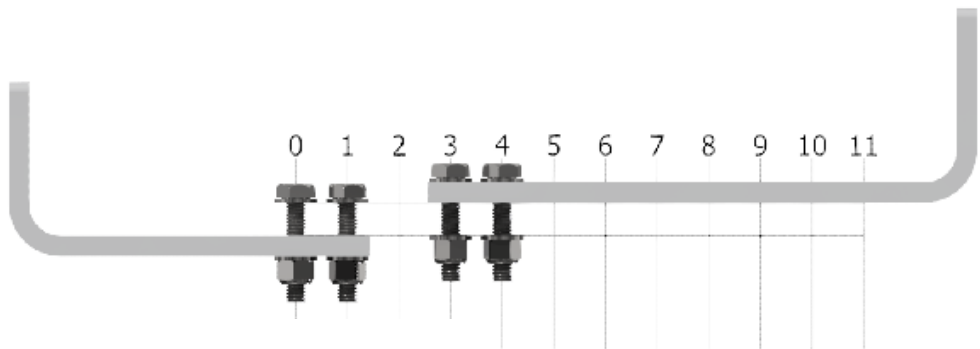

INSTALLATION FOR CRADLE CODE: AA

AA Cradle Set
Stock No: RS2682

INSTALLATION FOR CRADLE CODE: AB

AB Cradle Set
Stock No: RS2683

INSTALLATION FOR CRADLE CODE: AC

AC Cradle Set
Stock No: RS2684

INSTALLATION FOR CRADLE CODE: AD