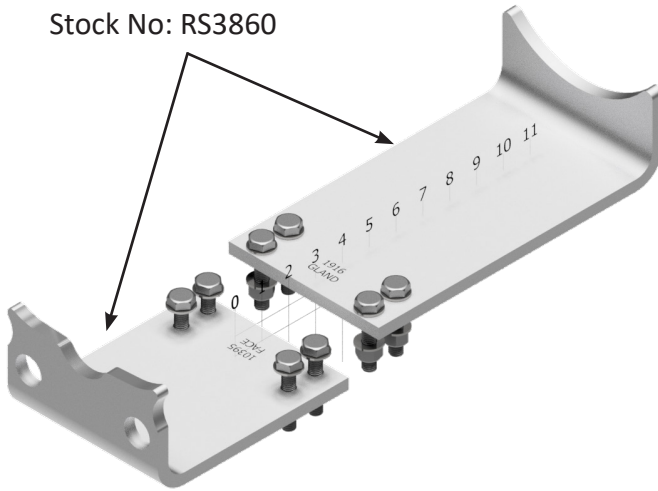

BI Cradle Set
Stock No: RS2716

INSTALLATION FOR CRADLE CODE: BJ

BJ Cradle Set
Stock No: RS2717

INSTALLATION FOR CRADLE CODE: BK

BK Cradle Set
Stock No: RS2718

INSTALLATION FOR CRADLE CODE: BL

BL Cradle Set
Stock No: RS2719

INSTALLATION FOR CRADLE CODE: BM

BM Cradle Set
Stock No: RS2720

INSTALLATION FOR CRADLE CODE: BN

BN Cradle Set
Stock No: RS2721

INSTALLATION FOR CRADLE CODE: BO

BO Cradle Set
Stock No: RS2655

INSTALLATION FOR CRADLE CODE: BP

BP Cradle Set
Stock No: RS3859

INSTALLATION FOR CRADLE CODE: BQ

BQ Cradle Set
Stock No: RS3860

INSTALLATION FOR CRADLE CODE: BR

BR Cradle Set
Stock No: RS3861

INSTALLATION FOR CRADLE CODE: BS

BS Cradle Set
Stock No: RS3862

SKID ASSEMBLY INSTRUCTIONS

1

1.1

1.2

1.3

Assemble Fixed Leg to cat skid end Plate using:
 2 x RS2722 – Cat Skid Fixed Leg Assembly
 2 x PN: 2736 – Cat Skid End Plate
 12 x PN: 1950-M16 X 45 GR4.6 Z/P SET HEX SET SCREW
 24 x PN: 1945-M16 (17.0X2.0) FLAT Z/P WASHER
 12 x PN: 1373-M16 Nylon (Nylock) Nut
 Note: Don't fully tighten