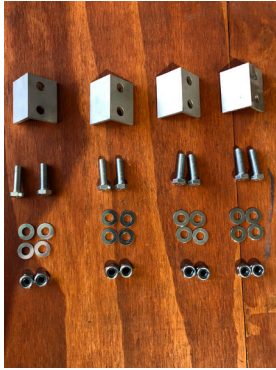

SKID ASSEMBLY INSTRUCTIONS

5

5.1