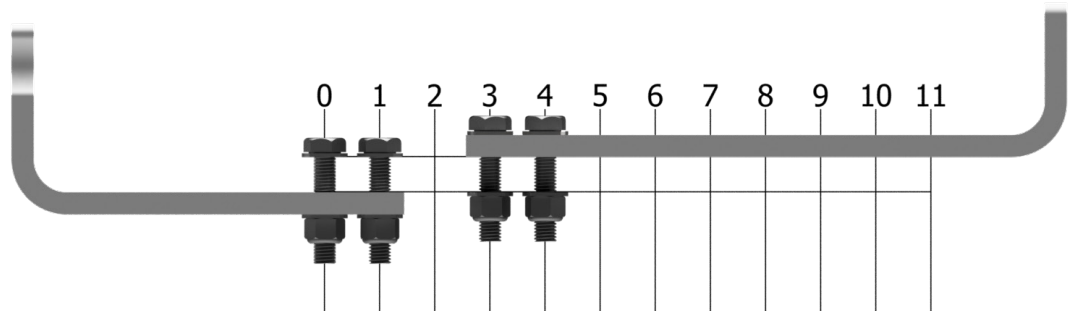

BP Cradle Set
Stock No: RS3859

INSTALLATION FOR CRADLE CODE: BQ

BQ Cradle Set
Stock No: RS3860

INSTALLATION FOR CRADLE CODE: BR

BR Cradle Set
Stock No: RS3861

INSTALLATION FOR CRADLE CODE: BS

BS Cradle Set
Stock No: RS3862