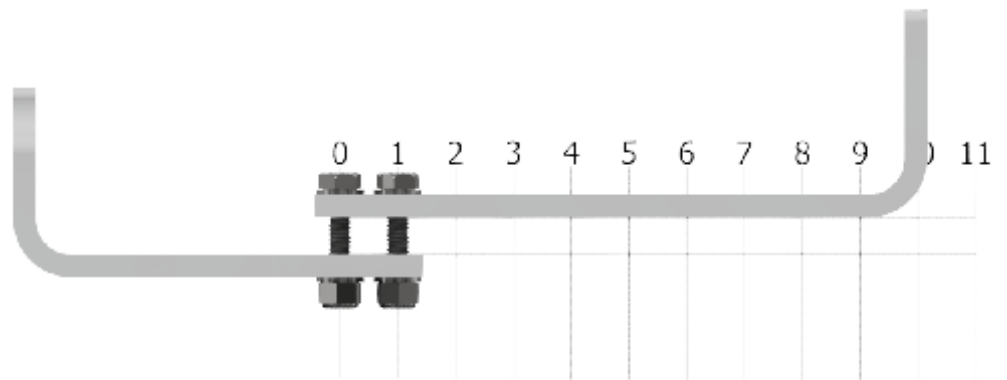

INSTALLATION FOR CRADLE CODE: BJ

BJ Cradle Set
Stock No: RS2717