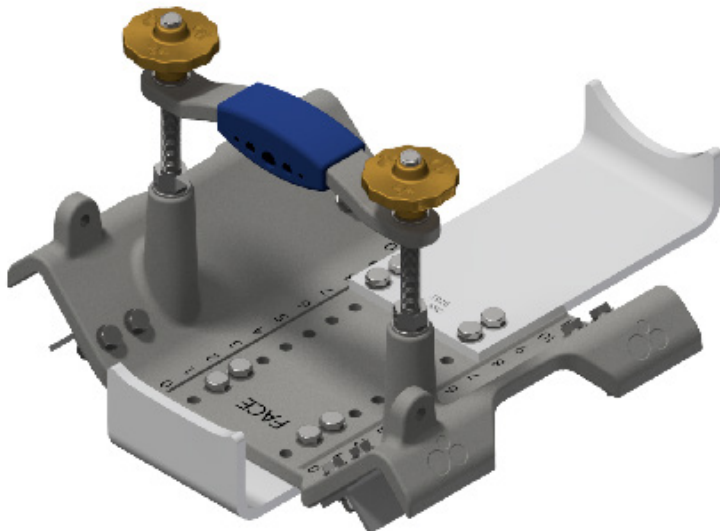

PN

INSTALLATION FOR CRADLE CODE: AH

AH Cradle Set
Stock No: RS2689

INSTALLATION FOR CRADLE CODE: AI

AI Cradle Set
Stock No: RS2690

INSTALLATION FOR CRADLE CODE: AJ

AJ Cradle Set
Stock No: RS2691

PN