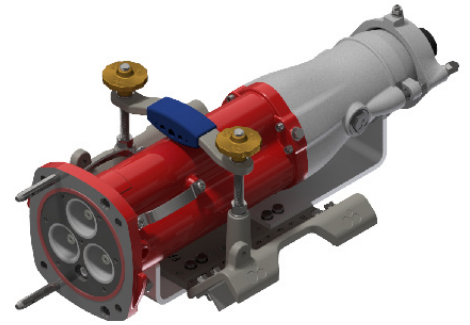

INSTALLATION FOR CRADLE CODE: AK

AK Cradle Set
Stock No: RS2692