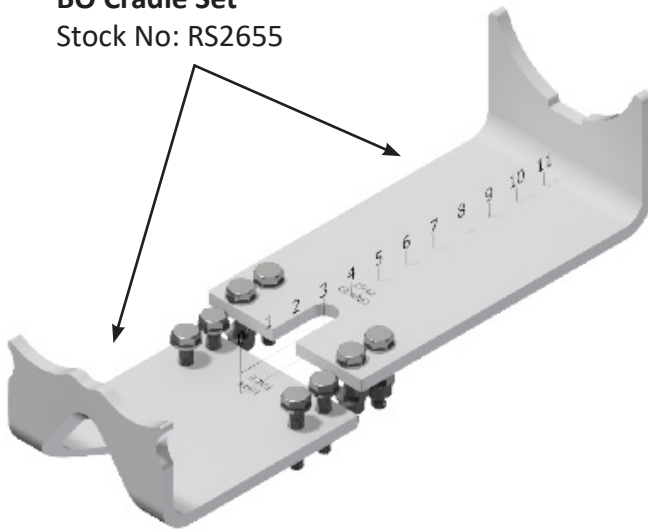

BI Cradle Set
Stock No: RS2716

INSTALLATION FOR CRADLE CODE: BJ

BJ Cradle Set
Stock No: RS2717

INSTALLATION FOR CRADLE CODE: BK

BK Cradle Set
Stock No: RS2718

INSTALLATION FOR CRADLE CODE: BL

BL Cradle Set
Stock No: RS2719

INSTALLATION FOR CRADLE CODE: BM

BM Cradle Set
Stock No: RS2720

INSTALLATION FOR CRADLE CODE: BN

BN Cradle Set
Stock No: RS2721

INSTALLATION FOR CRADLE CODE: BO

BO Cradle Set
Stock No: RS2655

INSTALLATION FOR CRADLE CODE: BP

BP Cradle Set
Stock No: RS3859

INSTALLATION FOR CRADLE CODE: BQ

BQ Cradle Set
Stock No: RS3860

INSTALLATION FOR CRADLE CODE: BR

BR Cradle Set
Stock No: RS3861

INSTALLATION FOR CRADLE CODE: BS

BS Cradle Set
Stock No: RS3862

SKID ASSEMBLY INSTRUCTIONS

1

1.1

1.2

1.3

Assemble Fixed Leg to cat skid end Plate using:
 2 x RS2722 – Cat Skid Fixed Leg Assembly
 2 x PN: 2736 – Cat Skid End Plate
 12 x PN: 1950-M16 X 45 GR4.6 Z/P SET HEX SET SCREW
 24 x PN: 1945-M16 (17.0X2.0) FLAT Z/P WASHER
 12 x PN: 1373-M16 Nylon (Nylock) Nut
 Note: Don't fully tighten