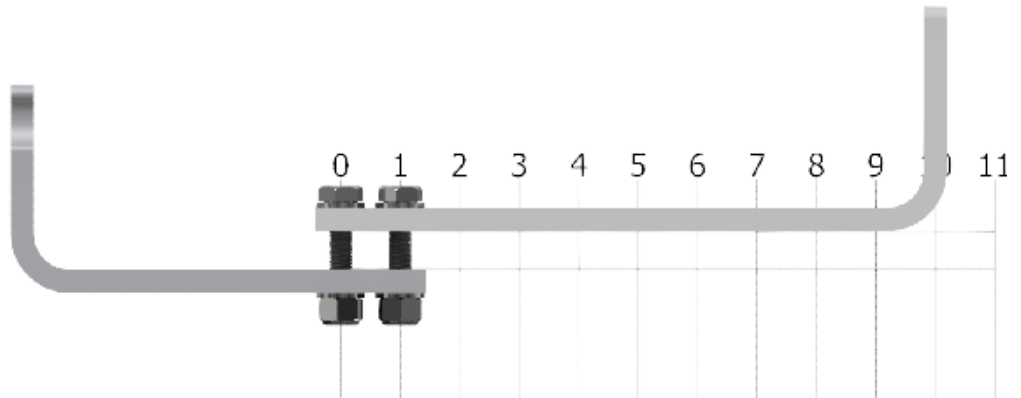

INSTALLATION FOR CRADLE CODE: BG

BG Cradle Set
Stock No: RS2714