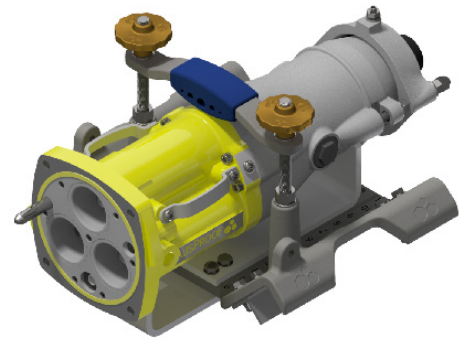

INSTALLATION FOR CRADLE CODE: BG

BG Cradle Set
Stock No: RS2714