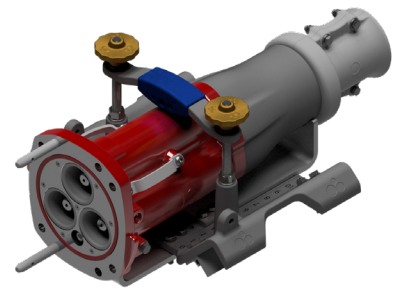

INSTALLATION FOR CRADLE CODE: BP

BP Cradle Set
Stock No: RS3859