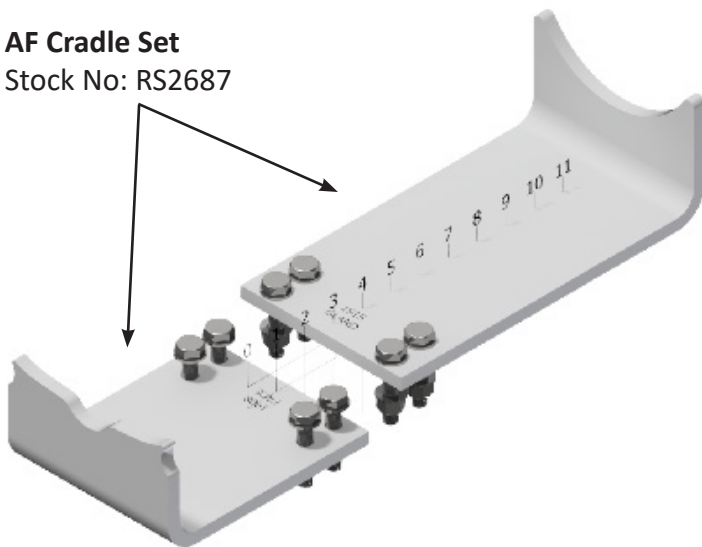

TECHNICAL GUIDE

Full CAT Skid

Footprint:	2475mm x 1000mm
Centre of Coupler Height:	517mm
Mass:	165KG

HOW TO ORDER

1

Order **RS2748**
CAT Full Skid with
no Cradle.

2

From Page 2, select
the cradle code.
E.g. AE

INSTALLATION FOR CRADLE CODE: AA

AA Cradle Set
Stock No: RS2682

INSTALLATION FOR CRADLE CODE: AB

AB Cradle Set
Stock No: RS2683

INSTALLATION FOR CRADLE CODE: AC

AC Cradle Set
Stock No: RS2684

INSTALLATION FOR CRADLE CODE: AD

AD Cradle Set
Stock No: RS2685

INSTALLATION FOR CRADLE CODE: AE

AE Cradle Set
Stock No: RS2686

INSTALLATION FOR CRADLE CODE: AF

AF Cradle Set
Stock No: RS2687

INSTALLATION FOR CRADLE CODE: AG

AG Cradle Set
Stock No: RS2688

PN

INSTALLATION FOR CRADLE CODE: AH

AH Cradle Set
Stock No: RS2689

INSTALLATION FOR CRADLE CODE: AI

AI Cradle Set
Stock No: RS2690

INSTALLATION FOR CRADLE CODE: AJ

AJ Cradle Set
Stock No: RS2691

PN