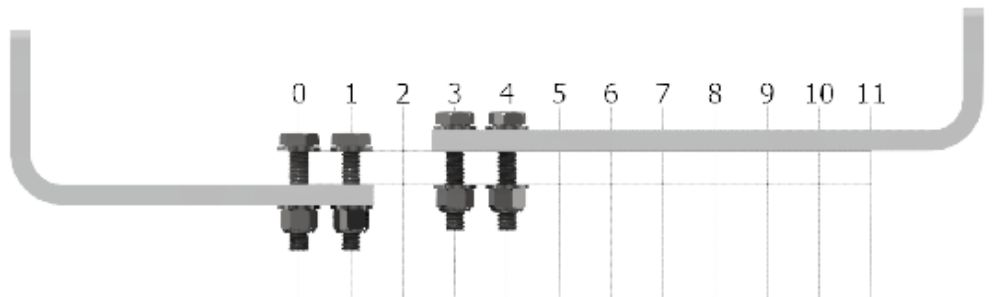

INSTALLATION FOR CRADLE CODE: AB

AB Cradle Set
Stock No: RS2683