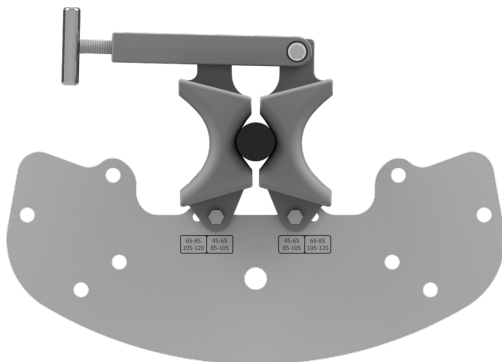

Fix CAT skid cable clamp all sizes
4 x PN: 2764-CAT Skid cable clamp- all sizes
4 x PN: 1083-M10x50 GR4.6 Z/P HEX SET SCREW
4 x PN: 1193-M10 Z/P NYLON NUT SILVER
*Note: Don't fully tighten, must be able to swing.

Refer to the images below for the correct cable position.

Spanner sizes required:
1 x 16mm
1 x 17mm

10.1

45-65mm Cable