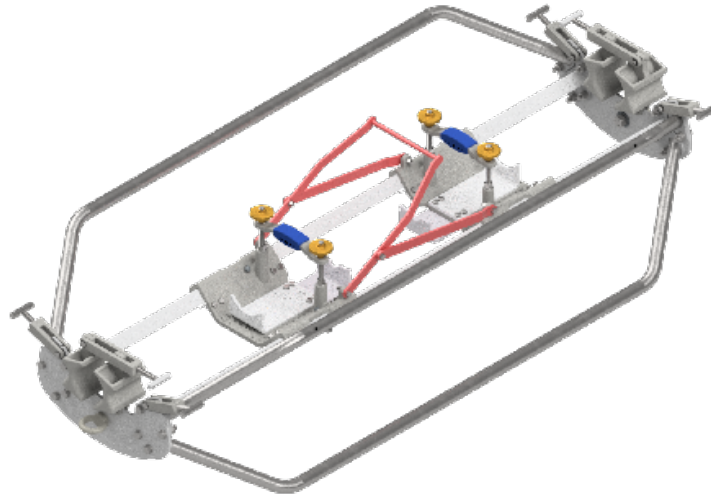

FULL CAT SKID ASSEMBLY CODES

RS		Code		Stock Number	Description
RS2748	+	AX	=	RS2748_AX	CAT Full Skid to suit AX Cradle
RS2748	+	AY	=	RS2748_AY	CAT Full Skid to suit AY Cradle
RS2748	+	AZ	=	RS2748_AZ	CAT Full Skid to suit AZ Cradle
RS2748	+	BA	=	RS2748_BA	CAT Full Skid to suit BA Cradle
RS2748	+	BB	=	RS2748_BB	CAT Full Skid to suit BB Cradle
RS2748	+	BC	=	RS2748_BC	CAT Full Skid to suit BC Cradle
RS2748	+	BD	=	RS2748_BD	CAT Full Skid to suit BD Cradle
RS2748	+	BE	=	RS2748_BE	CAT Full Skid to suit BE Cradle
RS2748	+	BF	=	RS2748_BF	CAT Full Skid to suit BF Cradle
RS2748	+	BG	=	RS2748_BG	CAT Full Skid to suit BG Cradle
RS2748	+	BH	=	RS2748_BH	CAT Full Skid to suit BH Cradle
RS2748	+	BI	=	RS2748_BI	CAT Full Skid to suit BI Cradle
RS2748	+	BJ	=	RS2748_BJ	CAT Full Skid to suit BJ Cradle
RS2748	+	BK	=	RS2748_BK	CAT Full Skid to suit BK Cradle
RS2748	+	BL	=	RS2748_BL	CAT Full Skid to suit BL Cradle
RS2748	+	BM	=	RS2748_BM	CAT Full Skid to suit BM Cradle
RS2748	+	BN	=	RS2748_BN	CAT Full Skid to suit BN Cradle
RS2748	+	BO	=	RS2748_BO	CAT Full Skid to suit BO Cradle
RS2748	+	BP	=	RS2748_BP	CAT Full Skid to suit BP Cradle
RS2748	+	BQ	=	RS2748_BQ	CAT Full Skid to suit BQ Cradle
RS2748	+	BR	=	RS2748_BR	CAT Full Skid to suit BR Cradle
RS2748	+	BS	=	RS2748_BS	CAT Full Skid to suit BS Cradle