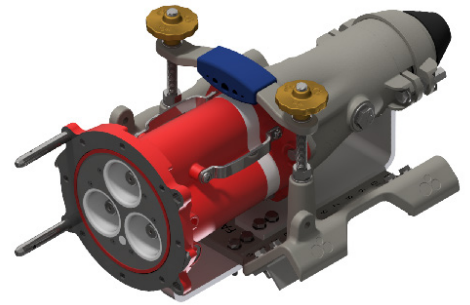

INSTALLATION FOR CRADLE CODE: BM

BM Cradle Set
Stock No: RS2720

INSTALLATION FOR CRADLE CODE: BN

BN Cradle Set
Stock No: RS2721

INSTALLATION FOR CRADLE CODE: BO

BO Cradle Set
Stock No: RS2655

INSTALLATION FOR CRADLE CODE: BP