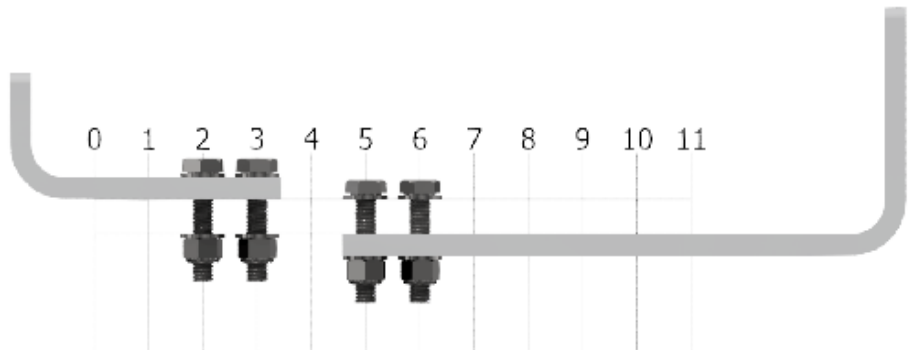

INSTALLATION FOR CRADLE CODE: AR

AR Cradle Set
Stock No: RS2699