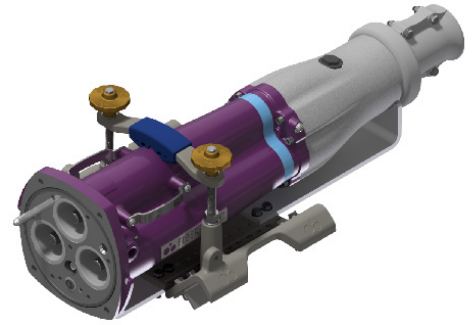

INSTALLATION FOR CRADLE CODE: BN

BN Cradle Set
Stock No: RS2721