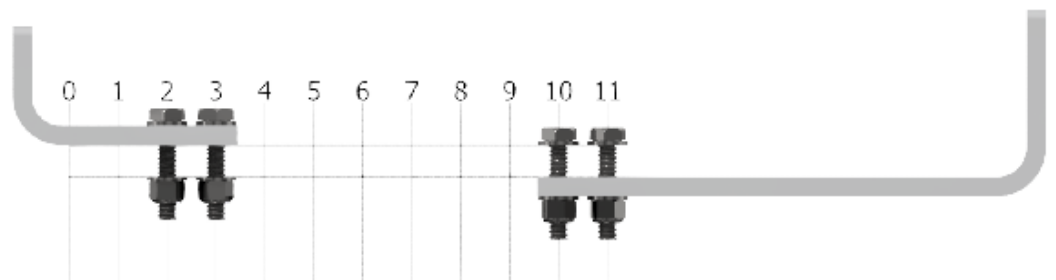

AU Cradle Set
Stock No: RS2702

INSTALLATION FOR CRADLE CODE: AV

AV Cradle Set
Stock No: RS2703

INSTALLATION FOR CRADLE CODE: AW

AW Cradle Set
Stock No: RS2704

INSTALLATION FOR CRADLE CODE: AX

AX Cradle Set
Stock No: RS2705