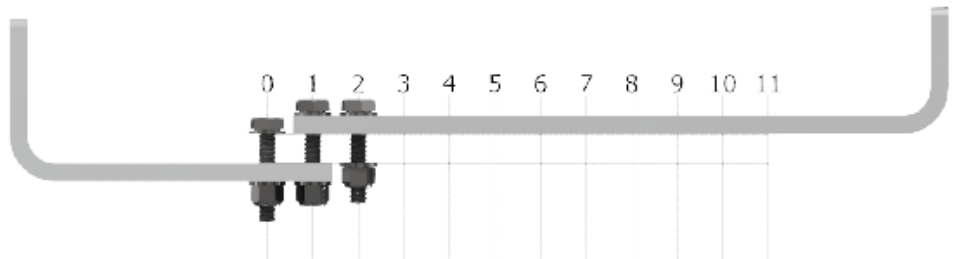

INSTALLATION FOR CRADLE CODE: AY

AY Cradle Set
Stock No: RS2706