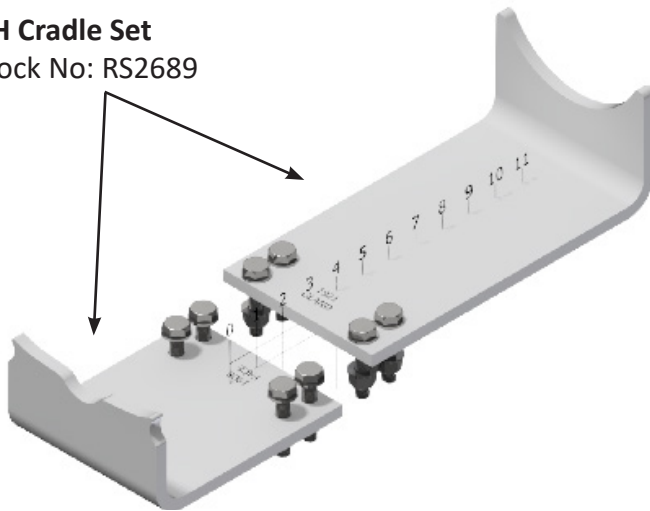

INSTALLATION FOR CRADLE CODE: AA

AA Cradle Set
Stock No: RS2682

INSTALLATION FOR CRADLE CODE: AB

AB Cradle Set
Stock No: RS2683

INSTALLATION FOR CRADLE CODE: AC

AC Cradle Set
Stock No: RS2684

INSTALLATION FOR CRADLE CODE: AD

AD Cradle Set
Stock No: RS2685

INSTALLATION FOR CRADLE CODE: AE

AE Cradle Set
Stock No: RS2686

INSTALLATION FOR CRADLE CODE: AF

AF Cradle Set
Stock No: RS2687

INSTALLATION FOR CRADLE CODE: AG

AG Cradle Set
Stock No: RS2688

PN

INSTALLATION FOR CRADLE CODE: AH

AH Cradle Set
Stock No: RS2689

INSTALLATION FOR CRADLE CODE: AI

AI Cradle Set
Stock No: RS2690

INSTALLATION FOR CRADLE CODE: AJ

AJ Cradle Set
Stock No: RS2691

PN