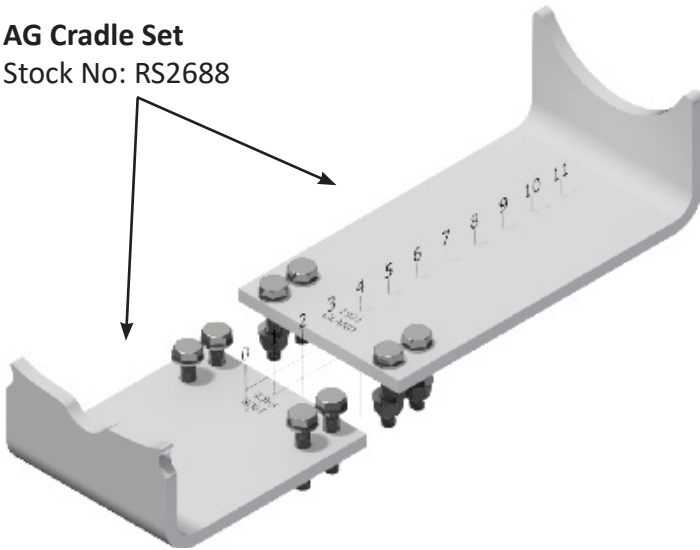

INSTALLATION FOR CRADLE CODE: AA

AA Cradle Set
Stock No: RS2682

INSTALLATION FOR CRADLE CODE: AB

AB Cradle Set
Stock No: RS2683

INSTALLATION FOR CRADLE CODE: AC

AC Cradle Set
Stock No: RS2684

INSTALLATION FOR CRADLE CODE: AD

AD Cradle Set
Stock No: RS2685

INSTALLATION FOR CRADLE CODE: AE

AE Cradle Set
Stock No: RS2686

INSTALLATION FOR CRADLE CODE: AF

AF Cradle Set
Stock No: RS2687

INSTALLATION FOR CRADLE CODE: AG

AG Cradle Set
Stock No: RS2688

PN

INSTALLATION FOR CRADLE CODE: AH

AH Cradle Set
Stock No: RS2689

INSTALLATION FOR CRADLE CODE: AI

AI Cradle Set
Stock No: RS2690

INSTALLATION FOR CRADLE CODE: AJ

AJ Cradle Set
Stock No: RS2691

PN