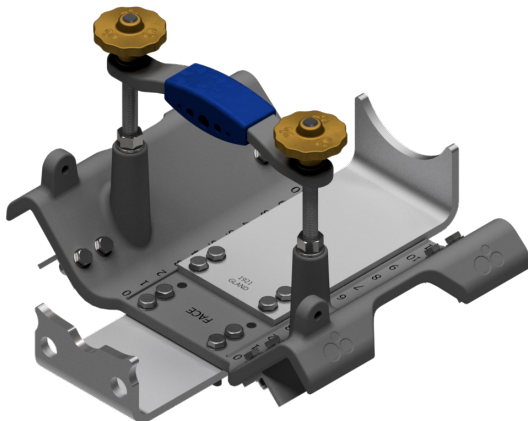

BP Cradle Set
Stock No: RS3859

INSTALLATION FOR CRADLE CODE: BQ

BQ Cradle Set
Stock No: RS3860

INSTALLATION FOR CRADLE CODE: BR

BR Cradle Set
Stock No: RS3861

INSTALLATION FOR CRADLE CODE: BS

BS Cradle Set
Stock No: RS3862

SKID ASSEMBLY INSTRUCTIONS

1

1.1

1.2

1.3

Assemble Fixed Leg to cat skid end Plate using:
 2 x RS2722 – Cat Skid Fixed Leg Assembly
 2 x PN: 2736 – Cat Skid End Plate
 12 x PN: 1950-M16 X 45 GR4.6 Z/P SET HEX SET SCREW
 24 x PN: 1945-M16 (17.0X2.0) FLAT Z/P WASHER
 12 x PN: 1373-M16 Nylon (Nylock) Nut
 Note: Don't fully tighten