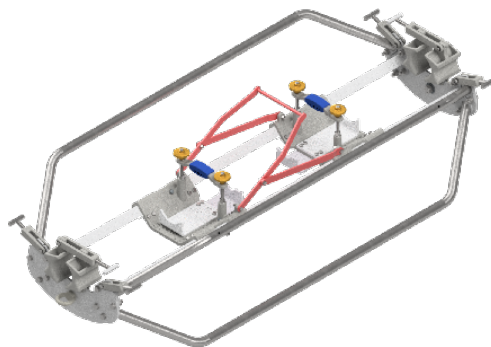

TECHNICAL GUIDE

Full CAT Skid

Footprint:	2475mm x 1000mm
Centre of Coupler Height:	517mm
Mass:	165KG

HOW TO ORDER

1

Order **RS2748**
CAT Full Skid with
no Cradle.

2

From Page 2, select
the cradle code.
E.g. AE

NOTE: The cradle is required to secure the coupler into the saddle. Each coupler has a unique cradle code that aligns the two couplers together.

3

CAT Skid with cradle
installed.
Add code to RS2748.
E.g. RS2748_AE