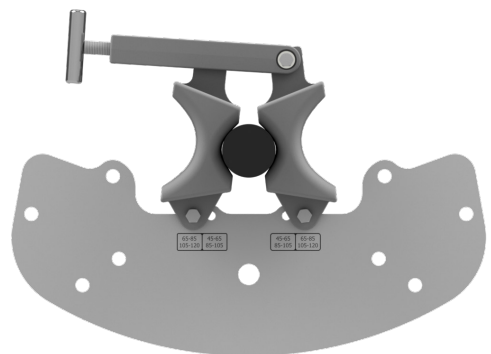

65-85mm Cable