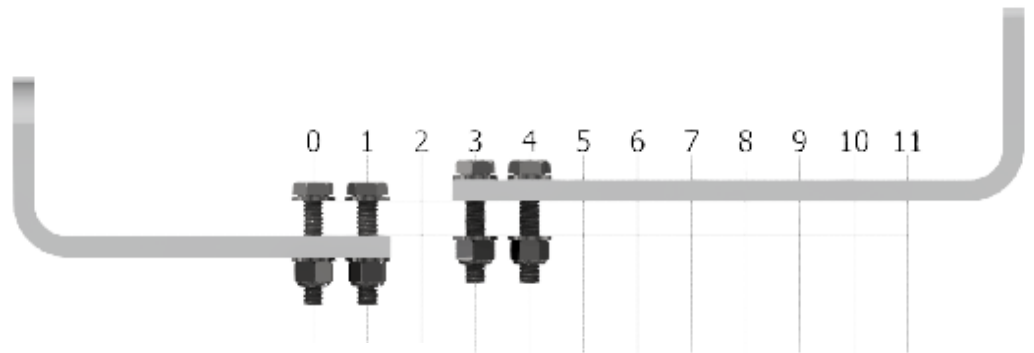

AD Cradle Set
Stock No: RS2685

INSTALLATION FOR CRADLE CODE: AE

AE Cradle Set
Stock No: RS2686

INSTALLATION FOR CRADLE CODE: AF

AF Cradle Set
Stock No: RS2687

INSTALLATION FOR CRADLE CODE: AG

AG Cradle Set
Stock No: RS2688