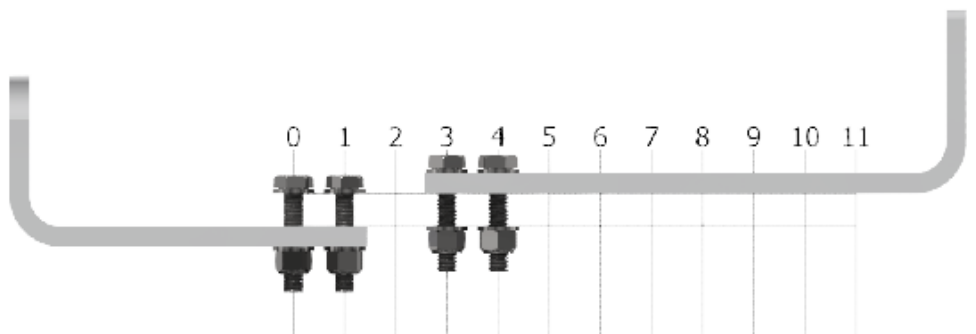

INSTALLATION FOR CRADLE CODE: AE

AE Cradle Set
Stock No: RS2686