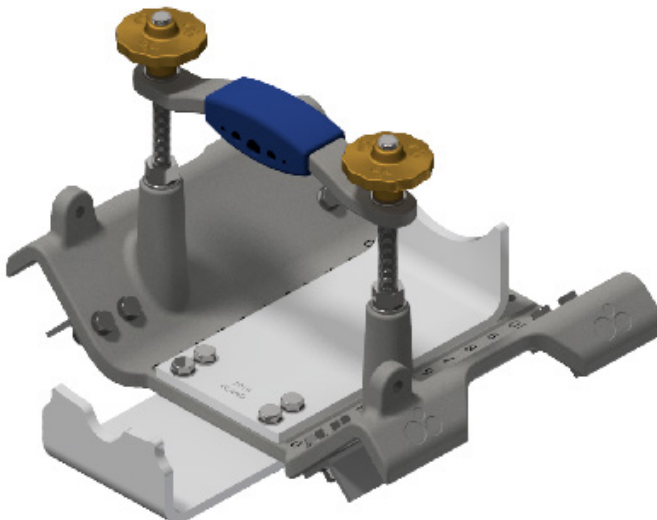

BI Cradle Set
Stock No: RS2716

INSTALLATION FOR CRADLE CODE: BJ

BJ Cradle Set
Stock No: RS2717

INSTALLATION FOR CRADLE CODE: BK

BK Cradle Set
Stock No: RS2718

INSTALLATION FOR CRADLE CODE: BL

BL Cradle Set
Stock No: RS2719