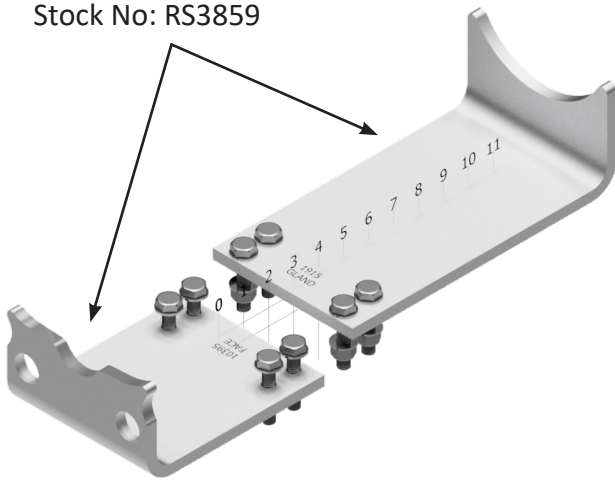

BI Cradle Set
Stock No: RS2716

INSTALLATION FOR CRADLE CODE: BJ

BJ Cradle Set
Stock No: RS2717

INSTALLATION FOR CRADLE CODE: BK

BK Cradle Set
Stock No: RS2718

INSTALLATION FOR CRADLE CODE: BL

BL Cradle Set
Stock No: RS2719

INSTALLATION FOR CRADLE CODE: BM

BM Cradle Set
Stock No: RS2720

INSTALLATION FOR CRADLE CODE: BN

BN Cradle Set
Stock No: RS2721

INSTALLATION FOR CRADLE CODE: BO

BO Cradle Set
Stock No: RS2655

INSTALLATION FOR CRADLE CODE: BP

BP Cradle Set
Stock No: RS3859

INSTALLATION FOR CRADLE CODE: BQ

BQ Cradle Set
Stock No: RS3860

INSTALLATION FOR CRADLE CODE: BR

BR Cradle Set
Stock No: RS3861

INSTALLATION FOR CRADLE CODE: BS

BS Cradle Set
Stock No: RS3862

SKID ASSEMBLY INSTRUCTIONS

1

1.1

1.2

1.3

Assemble Fixed Leg to cat skid end Plate using:
 2 x RS2722 – Cat Skid Fixed Leg Assembly
 2 x PN: 2736 – Cat Skid End Plate
 12 x PN: 1950-M16 X 45 GR4.6 Z/P SET HEX SET SCREW
 24 x PN: 1945-M16 (17.0X2.0) FLAT Z/P WASHER
 12 x PN: 1373-M16 Nylon (Nylock) Nut
 Note: Don't fully tighten