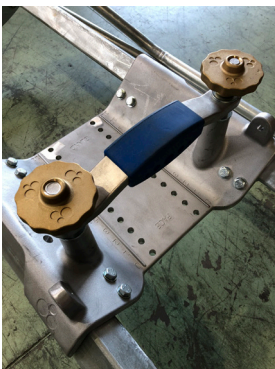

Spanner sizes required:

- 1 x 16mm
- 1 x 17mm

6

6.1

6.2

6.3

6.4

Install coupler clamp assembly