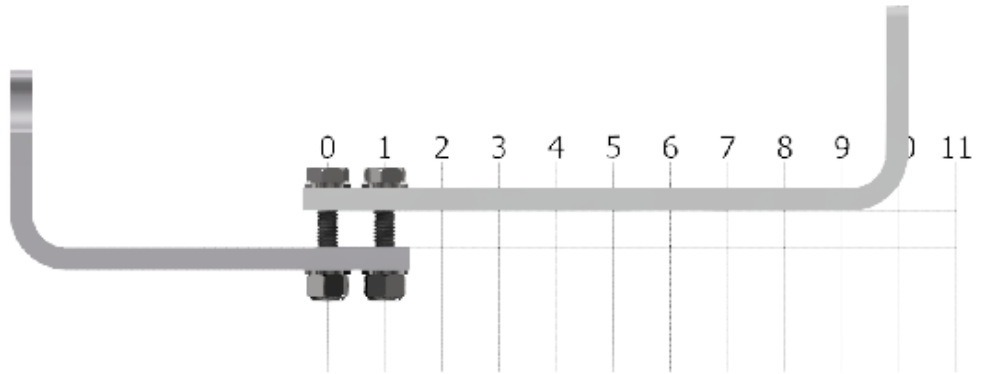

BB Cradle Set
Stock No: RS2709

INSTALLATION FOR CRADLE CODE: BC

BC Cradle Set
Stock No: RS2710

INSTALLATION FOR CRADLE CODE: BD

BD Cradle Set
Stock No: RS2711

INSTALLATION FOR CRADLE CODE: BE

BE Cradle Set
Stock No: RS2712