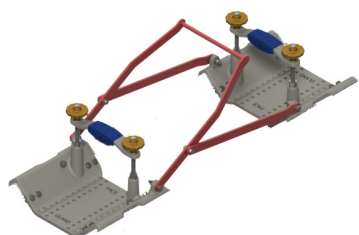

ACCESSORIES

RS2719	CAT Cradle Plate BL Set (8.7 Body — KANL Large Housing)	45
RS2720	CAT Cradle Plate BM Set (35 FO Body — Large Housing)	46
RS2721	CAT Cradle Plate BN Set (35 FO Body — Small Housing)	47
RS2655	CAT Cradle Plate BO Set (Ex118BSS/RF — Small Housing)	48
RS3859	CAT Cradle Plate BP Set (11KA 4B Body — KA Small Housing)	49
RS3860	CAT Cradle Plate BQ Set (11KA 4B Body — KA Large Housing)	50
RS3861	CAT Cradle Plate BR Set (11KA 4B Body — KANS Small Housing)	51
RS3862	CAT Cradle Plate BS Set (11KA 4B Body — KANL Large Housing)	52

RS2738 - Blank Full Saddle Assembly, NO CRADLES