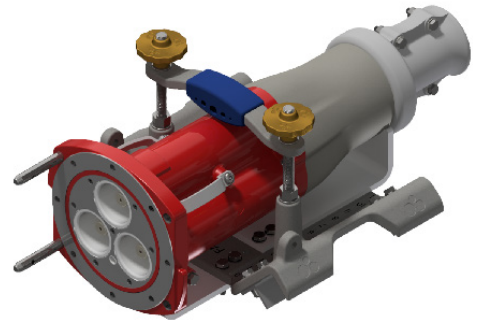

INSTALLATION FOR CRADLE CODE: AA

AA Cradle Set
Stock No: RS2682