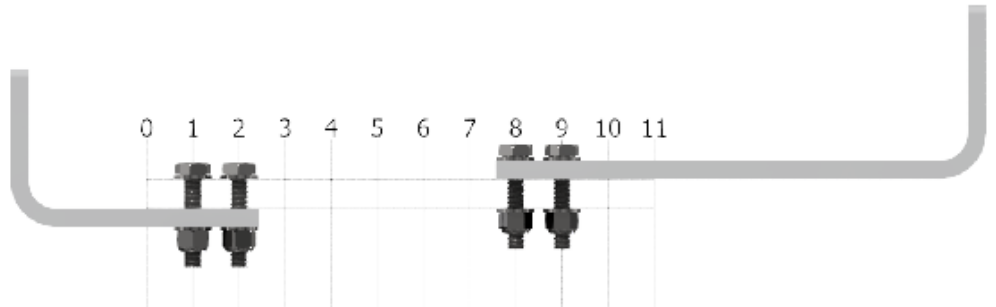

INSTALLATION FOR CRADLE CODE: AK

AK Cradle Set
Stock No: RS2692