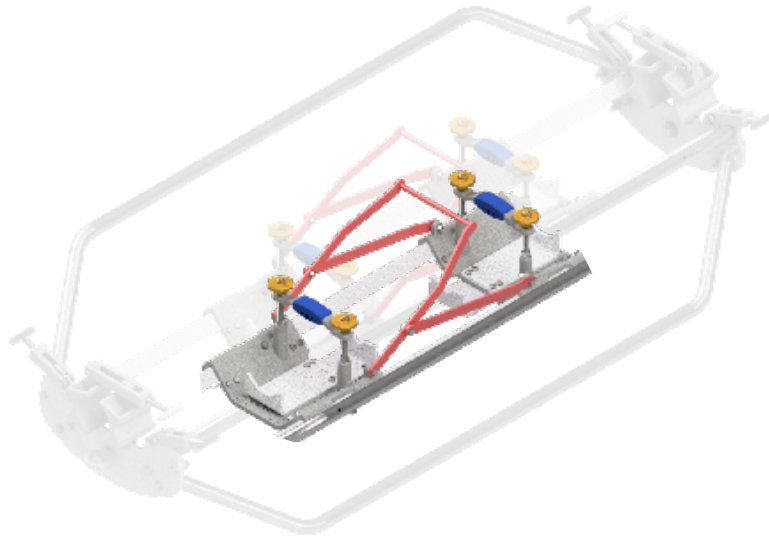

ASSEMBLY SADDLE CODES

Code	Description
RS2738_AA	Assembled Saddle with Cradle Plate AA Set (11KA 8B Body — KA Small Housing)
RS2738_AB	Assembled Saddle with Cradle Plate AB Set (11KA 8B Body — KA Large Housing)
RS2738_AC	Assembled Saddle with Cradle Plate AC Set (11KA 8B Body — KANS Small Housing)
RS2738_AD	Assembled Saddle with Cradle Plate AD Set (11KA 8B Body — KANL Large Housing)
RS2738_AE	Assembled Saddle with Cradle Plate AE Set (15KA Body — KA Small Housing)
RS2738_AF	Assembled Saddle with Cradle Plate AF Set (15KA Body — KA Large Housing)
RS2738_AG	Assembled Saddle with Cradle Plate AG Set (15KA Body — KANS Small Housing)
RS2738_AH	Assembled Saddle with Cradle Plate AH Set (15KA Body — KANL Large Housing)
RS2738_AI	Assembled Saddle with Cradle Plate AI Set (22KA Body — KA Small Housing)
RS2738_AJ	Assembled Saddle with Cradle Plate AJ Set (22KA Body — KA Large Housing)
RS2738_AK	Assembled Saddle with Cradle Plate AK Set (22KA Body — KANS Small Housing)
RS2738_AL	Assembled Saddle with Cradle Plate AL Set (22KA Body — KANL Large Housing)
RS2738_AM	Assembled Saddle with Cradle Plate AM Set (25 Body — KA Small Housing)
RS2738_AN	Assembled Saddle with Cradle Plate AN Set (25 Body — KA Large Housing)
RS2738_AO	Assembled Saddle with Cradle Plate AO Set (25 Body — KANS Small Housing)
RS2738_AP	Assembled Saddle with Cradle Plate AP Set (25 Body — KANL Large Housing)
RS2738_AQ	Assembled Saddle with Cradle Plate AQ Set (11 Old Style 8B Body — OCL Large Housing)
RS2738_AR	Assembled Saddle with Cradle Plate AR Set (11 Old Style 8B Body — OCS Small Housing)
RS2738_AS	Assembled Saddle with Cradle Plate AS Set (11 Old Style 8B Body — OCNS Small Housing)
RS2738_AT	Assembled Saddle with Cradle Plate AT Set (11 Old Style 8B Body — OCNL Large Housing)
RS2738_AU	Assembled Saddle with Cradle Plate AU Set (22 Old Style Body — OCL Large Housing)
RS2738_AV	Assembled Saddle with Cradle Plate AV Set (22 Old Style Body — OCS Small Housing)