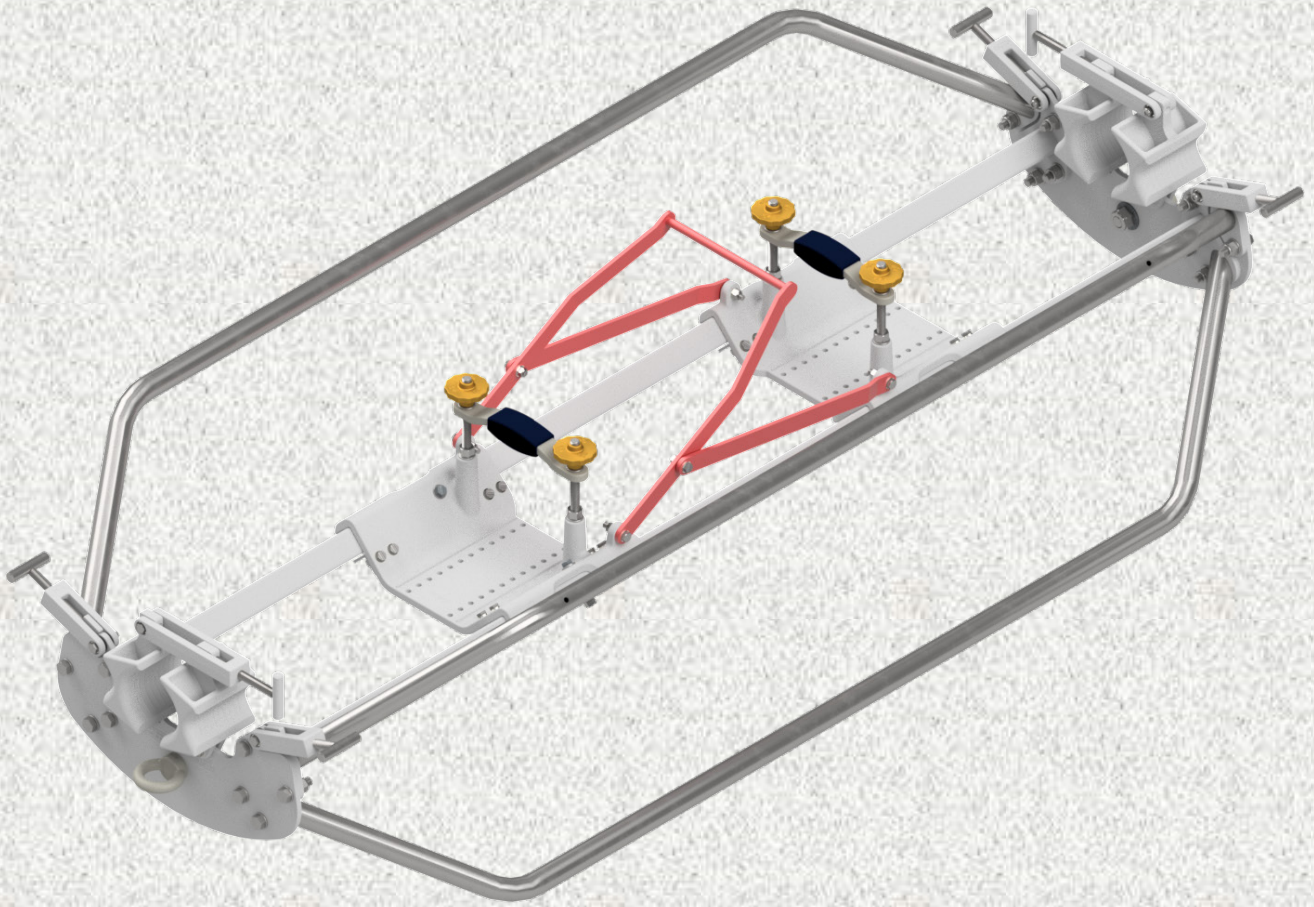

INNOVATION • RELIABILITY • PEDIGREE