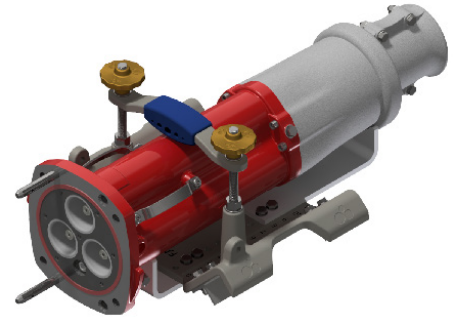

PN

INSTALLATION FOR CRADLE CODE: AH

AH Cradle Set
Stock No: RS2689

INSTALLATION FOR CRADLE CODE: AI

AI Cradle Set
Stock No: RS2690

INSTALLATION FOR CRADLE CODE: AJ

AJ Cradle Set
Stock No: RS2691

PN