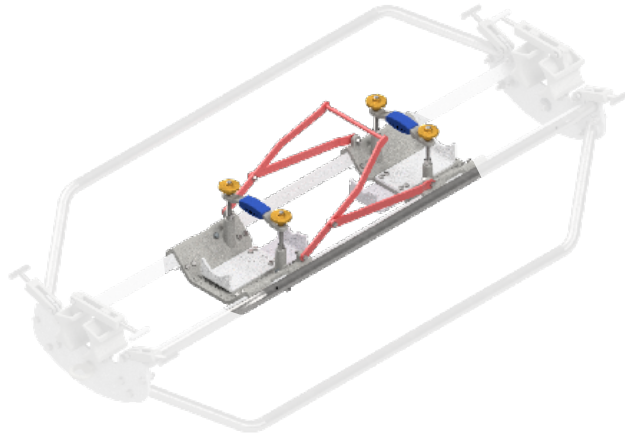

ASSEMBLY SADDLE CODES

Code	Description
RS2738_AW	Assembled Saddle with Cradle Plate AW Set (22 Old Style Body — OCNS Small Housing)
RS2738_AX	Assembled Saddle with Cradle Plate AX Set (22 Old Style Body — OCNL Large Housing)
RS2738_AY	Assembled Saddle with Cradle Plate AY Set (15 Fibre Body — Fibre Large Housing)
RS2738_AZ	Assembled Saddle with Cradle Plate AZ Set (15 Fibre Body — Fibre Small Housing)
RS2738_BA	Assembled Saddle with Cradle Plate BA Set (35 Body — KA Small Housing)
RS2738_BB	Assembled Saddle with Cradle Plate BB Set (35 Body — KA Large Housing)
RS2738_BC	Assembled Saddle with Cradle Plate BC Set (35 Body — KANS Small Housing)
RS2738_BD	Assembled Saddle with Cradle Plate BD Set (35 Body — KANL Large Housing)
RS2738_BE	Assembled Saddle with Cradle Plate BE Set (6.6 Body — KA Small Housing)
RS2738_BF	Assembled Saddle with Cradle Plate BF Set (6.6 Body — KA Large Housing)
RS2738_BG	Assembled Saddle with Cradle Plate BG Set (6.6 Body — KANS Small Housing)
RS2738_BH	Assembled Saddle with Cradle Plate BH Set (6.6 Body — KANL Large Housing)
RS2738_BI	Assembled Saddle with Cradle Plate BI Set (8.7 Body — KA Small Housing)
RS2738_BJ	Assembled Saddle with Cradle Plate BJ Set (8.7 Body — KA Large Housing)
RS2738_BK	Assembled Saddle with Cradle Plate BK Set (8.7 Body — KANS Small Housing)
RS2738_BL	Assembled Saddle with Cradle Plate BL Set (8.7 Body — KANL Large Housing)
RS2738_BM	Assembled Saddle with Cradle Plate BM Set (35 FO Body — Large Housing)
RS2738_BN	Assembled Saddle with Cradle Plate BN Set (35 FO Body — Small Housing)
RS2738_BO	Assembled Saddle with Cradle Plate BO Set (Ex118BSS/RF — Small Housing)
RS2738_BP	Assembled Saddle with Cradle Plate BP Set (11KA 4B Body — KA Small Housing)
RS2738_BQ	Assembled Saddle with Cradle Plate BQ Set (11KA 4B Body — KA Large Housing)
RS2738_BR	Assembled Saddle with Cradle Plate BR Set (11KA 4B Body — KANS Small Housing)
RS2738_BS	Assembled Saddle with Cradle Plate BS Set (11KA 4B Body — KANL Large Housing)