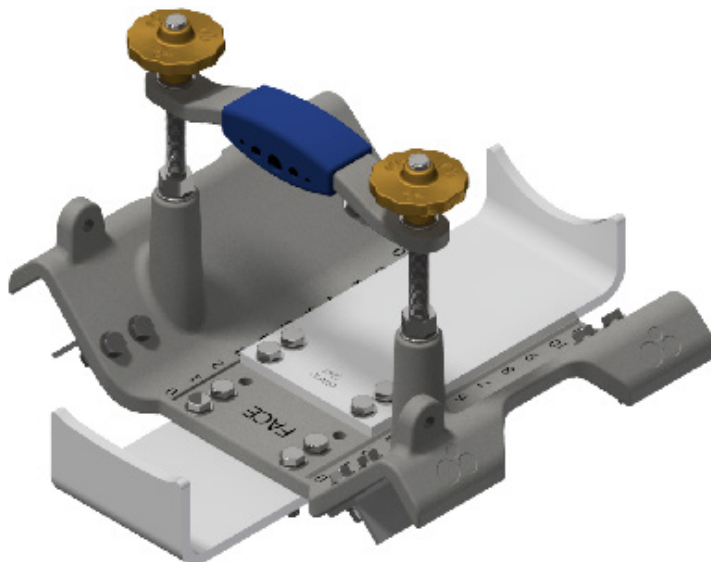

INSTALLATION FOR CRADLE CODE: AD

AD Cradle Set
Stock No: RS2685