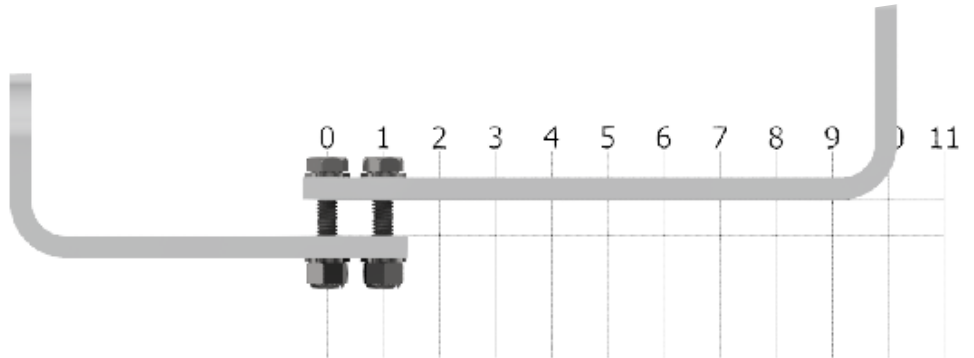

BI Cradle Set
Stock No: RS2716

INSTALLATION FOR CRADLE CODE: BJ

BJ Cradle Set
Stock No: RS2717

INSTALLATION FOR CRADLE CODE: BK

BK Cradle Set
Stock No: RS2718

INSTALLATION FOR CRADLE CODE: BL

BL Cradle Set
Stock No: RS2719