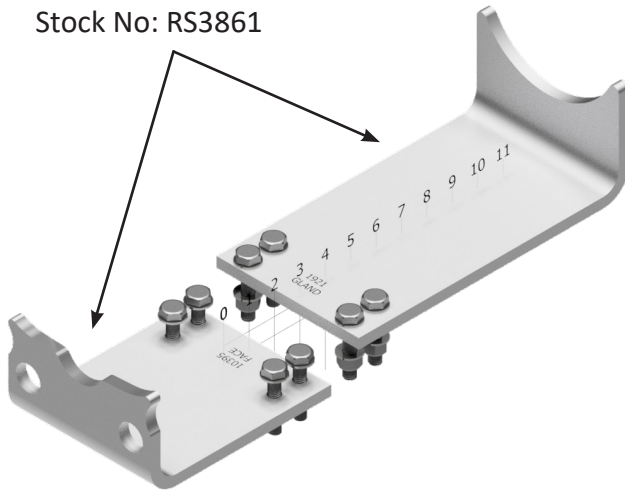

TECHNICAL GUIDE

Full CAT Skid

Footprint:	2475mm x 1000mm
Centre of Coupler Height:	517mm
Mass:	165KG

HOW TO ORDER

1

Order **RS2748**
CAT Full Skid with
no Cradle.

2

From Page 2, select
the cradle code.
E.g. AE

INSTALLATION FOR CRADLE CODE: BM

BM Cradle Set
Stock No: RS2720

INSTALLATION FOR CRADLE CODE: BN

BN Cradle Set
Stock No: RS2721

INSTALLATION FOR CRADLE CODE: BO

BO Cradle Set
Stock No: RS2655

INSTALLATION FOR CRADLE CODE: BP

BP Cradle Set
Stock No: RS3859

INSTALLATION FOR CRADLE CODE: BQ

BQ Cradle Set
Stock No: RS3860

INSTALLATION FOR CRADLE CODE: BR

BR Cradle Set
Stock No: RS3861

INSTALLATION FOR CRADLE CODE: BS

BS Cradle Set
Stock No: RS3862

SKID ASSEMBLY INSTRUCTIONS

1

1.1

1.2

1.3

Assemble Fixed Leg to cat skid end Plate using:
 2 x RS2722 – Cat Skid Fixed Leg Assembly
 2 x PN: 2736 – Cat Skid End Plate
 12 x PN: 1950-M16 X 45 GR4.6 Z/P SET HEX SET SCREW
 24 x PN: 1945-M16 (17.0X2.0) FLAT Z/P WASHER
 12 x PN: 1373-M16 Nylon (Nylock) Nut
 Note: Don't fully tighten