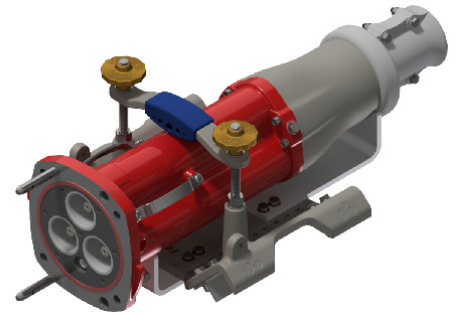

PN

INSTALLATION FOR CRADLE CODE: AH

AH Cradle Set
Stock No: RS2689

INSTALLATION FOR CRADLE CODE: AI

AI Cradle Set
Stock No: RS2690

INSTALLATION FOR CRADLE CODE: AJ

AJ Cradle Set
Stock No: RS2691

PN