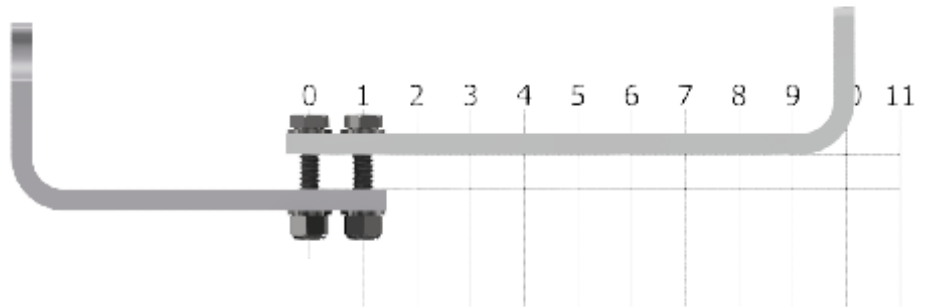

INSTALLATION FOR CRADLE CODE: BF

BF Cradle Set
Stock No: RS2713