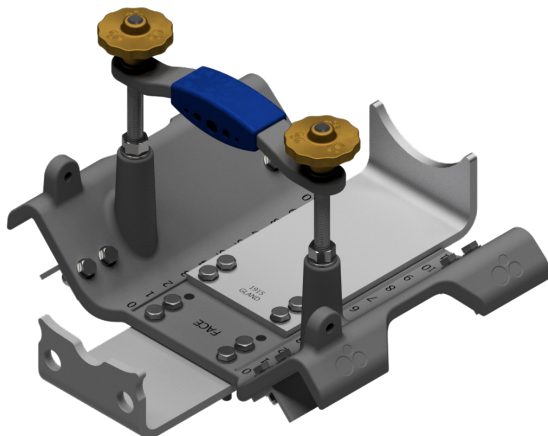

INSTALLATION FOR CRADLE CODE: BP

BP Cradle Set
Stock No: RS3859