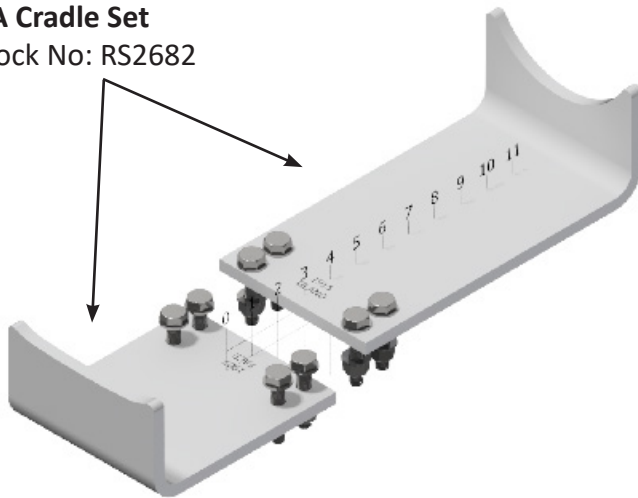

INSTALLATION FOR CRADLE CODE: AA

AA Cradle Set
Stock No: RS2682