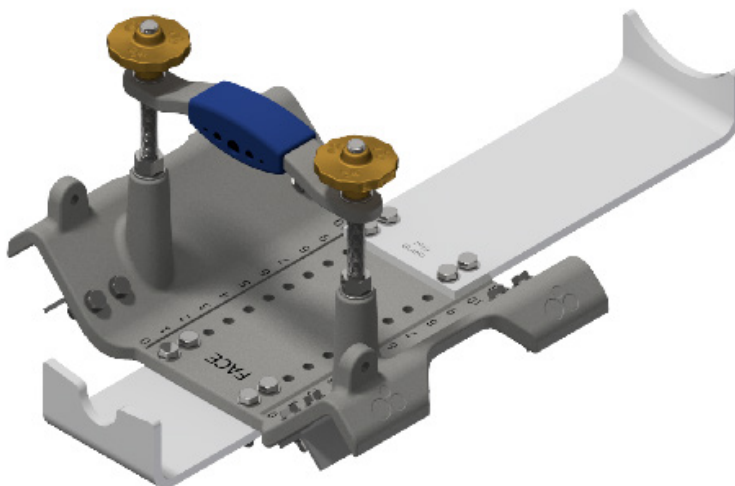

INSTALLATION FOR CRADLE CODE: BM

BM Cradle Set
Stock No: RS2720