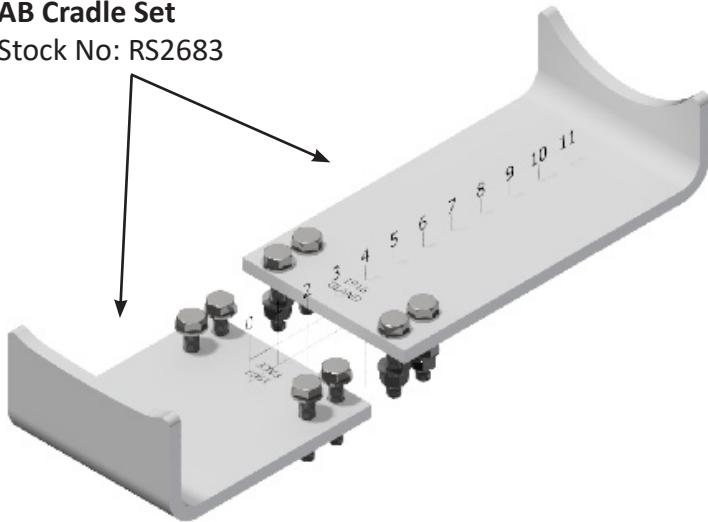

INSTALLATION FOR CRADLE CODE: AB

AB Cradle Set
Stock No: RS2683