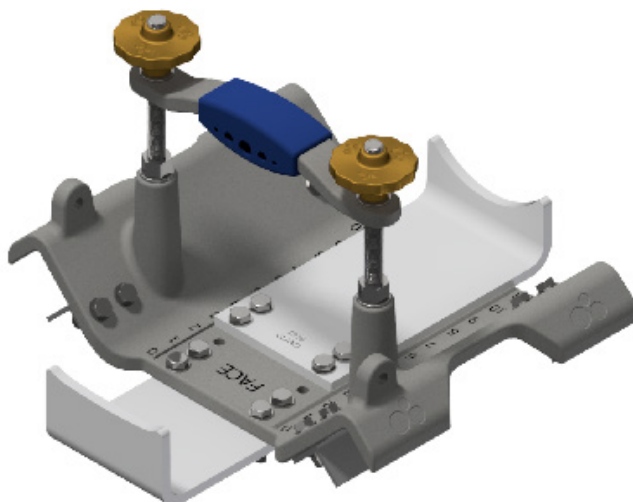

INSTALLATION FOR CRADLE CODE: AB

AB Cradle Set
Stock No: RS2683