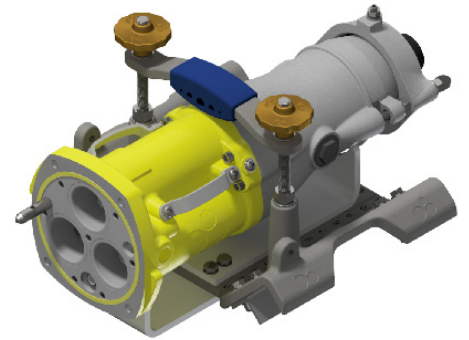

BI Cradle Set
Stock No: RS2716

INSTALLATION FOR CRADLE CODE: BJ

BJ Cradle Set
Stock No: RS2717

INSTALLATION FOR CRADLE CODE: BK

BK Cradle Set
Stock No: RS2718

INSTALLATION FOR CRADLE CODE: BL

BL Cradle Set
Stock No: RS2719