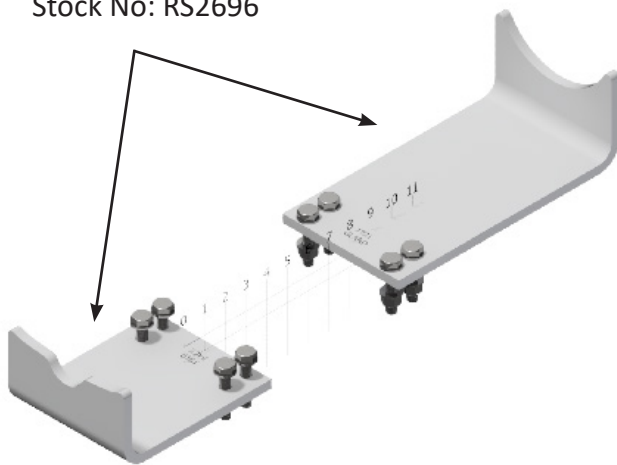

PN

INSTALLATION FOR CRADLE CODE: AH

AH Cradle Set
Stock No: RS2689

INSTALLATION FOR CRADLE CODE: AI

AI Cradle Set
Stock No: RS2690

INSTALLATION FOR CRADLE CODE: AJ

AJ Cradle Set
Stock No: RS2691

PN

INSTALLATION FOR CRADLE CODE: AK

AK Cradle Set
Stock No: RS2692

INSTALLATION FOR CRADLE CODE: AL

AL Cradle Set
Stock No: RS2693

INSTALLATION FOR CRADLE CODE: AM

AM Cradle Set
Stock No: RS2694

INSTALLATION FOR CRADLE CODE: AN

AN Cradle Set
Stock No: RS2695

INSTALLATION FOR CRADLE CODE: AO

AO Cradle Set
Stock No: RS2696

INSTALLATION FOR CRADLE CODE: AP

AP Cradle Set
Stock No: RS2697

INSTALLATION FOR CRADLE CODE: AQ

AQ Cradle Set
Stock No: RS2698