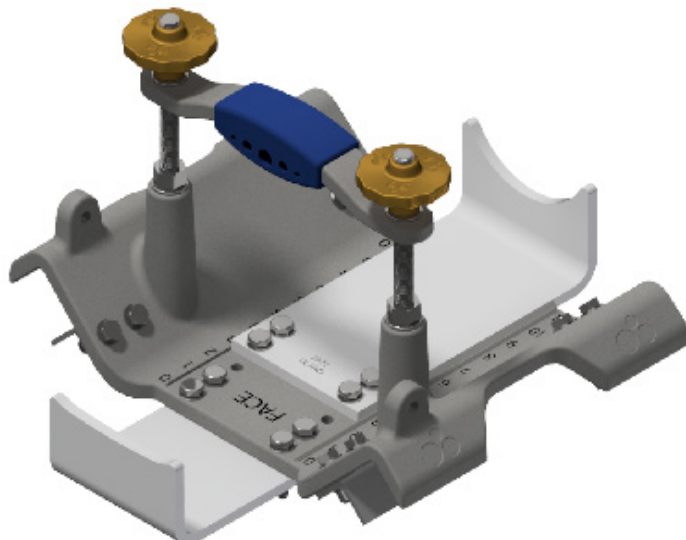

INSTALLATION FOR CRADLE CODE: AC

AC Cradle Set
Stock No: RS2684