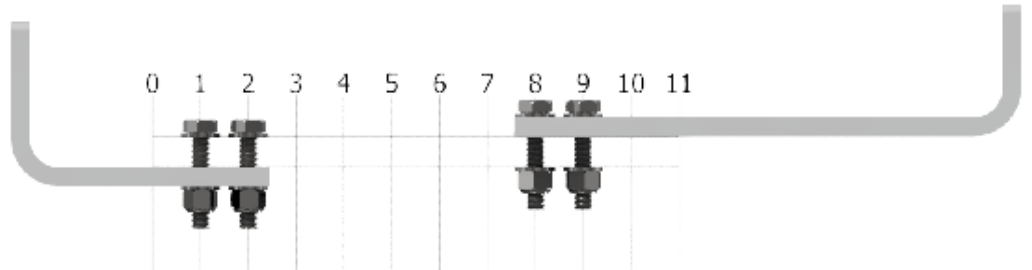

PN

INSTALLATION FOR CRADLE CODE: AH

AH Cradle Set
Stock No: RS2689

INSTALLATION FOR CRADLE CODE: AI

AI Cradle Set
Stock No: RS2690

INSTALLATION FOR CRADLE CODE: AJ

AJ Cradle Set
Stock No: RS2691

PN