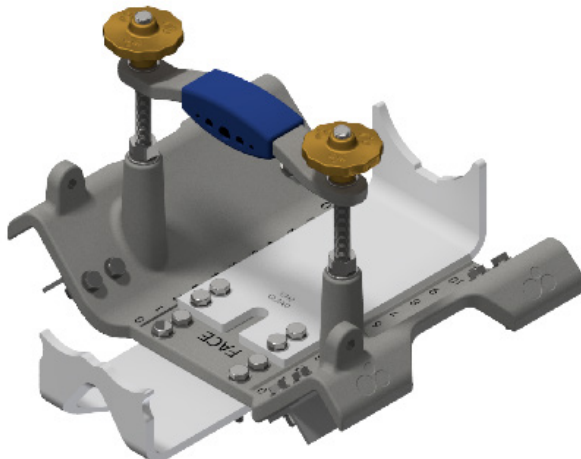

INSTALLATION FOR CRADLE CODE: BM

BM Cradle Set
Stock No: RS2720

INSTALLATION FOR CRADLE CODE: BN

BN Cradle Set
Stock No: RS2721

INSTALLATION FOR CRADLE CODE: BO

BO Cradle Set
Stock No: RS2655

INSTALLATION FOR CRADLE CODE: BP

SKID ASSEMBLY INSTRUCTIONS

1

1.1

1.2

1.3

Assemble Fixed Leg to cat skid end Plate using:
 2 x RS2722 – Cat Skid Fixed Leg Assembly
 2 x PN: 2736 – Cat Skid End Plate
 12 x PN: 1950-M16 X 45 GR4.6 Z/P SET HEX SET SCREW
 24 x PN: 1945-M16 (17.0X2.0) FLAT Z/P WASHER
 12 x PN: 1373-M16 Nylon (Nylock) Nut
 Note: Don't fully tighten