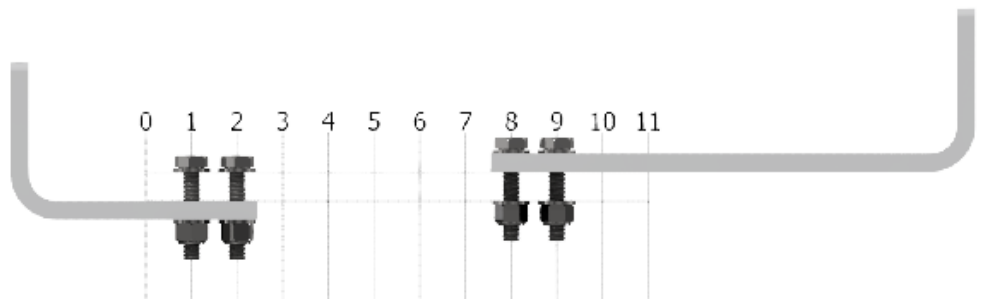

PN

INSTALLATION FOR CRADLE CODE: AH

AH Cradle Set
Stock No: RS2689

INSTALLATION FOR CRADLE CODE: AI

AI Cradle Set
Stock No: RS2690

INSTALLATION FOR CRADLE CODE: AJ

AJ Cradle Set
Stock No: RS2691

PN