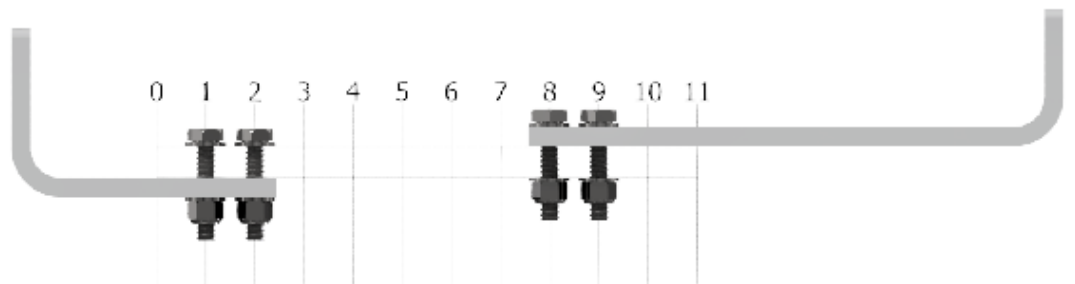

INSTALLATION FOR CRADLE CODE: AL

AL Cradle Set
Stock No: RS2693