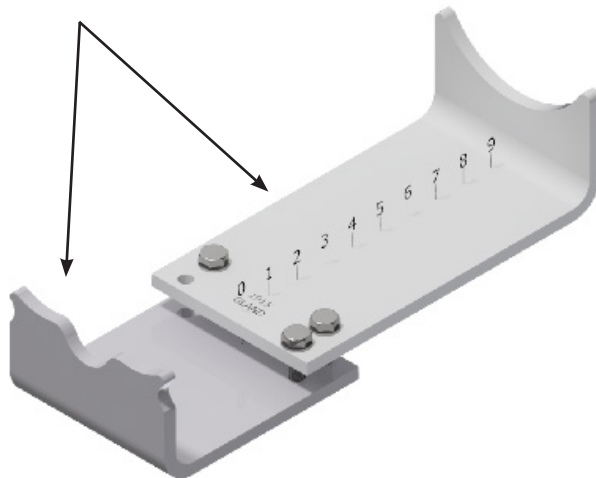

INSTALLATION FOR CRADLE CODE: AR

AR Cradle Set
Stock No: RS2699

INSTALLATION FOR CRADLE CODE: AS

AS Cradle Set
Stock No: RS2700

INSTALLATION FOR CRADLE CODE: AT

AT Cradle Set
Stock No: RS2701

INSTALLATION FOR CRADLE CODE: AU

AU Cradle Set
Stock No: RS2702

INSTALLATION FOR CRADLE CODE: AV

AV Cradle Set
Stock No: RS2703

INSTALLATION FOR CRADLE CODE: AW

AW Cradle Set
Stock No: RS2704

INSTALLATION FOR CRADLE CODE: AX

AX Cradle Set
Stock No: RS2705