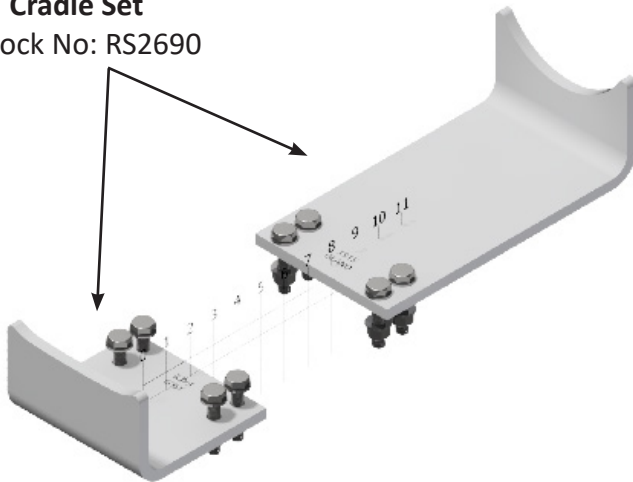

PN

INSTALLATION FOR CRADLE CODE: AH

AH Cradle Set
Stock No: RS2689

INSTALLATION FOR CRADLE CODE: AI

AI Cradle Set
Stock No: RS2690

INSTALLATION FOR CRADLE CODE: AJ

AJ Cradle Set
Stock No: RS2691

PN

INSTALLATION FOR CRADLE CODE: AK

AK Cradle Set
Stock No: RS2692

INSTALLATION FOR CRADLE CODE: AL

AL Cradle Set
Stock No: RS2693

INSTALLATION FOR CRADLE CODE: AM

AM Cradle Set
Stock No: RS2694

INSTALLATION FOR CRADLE CODE: AN