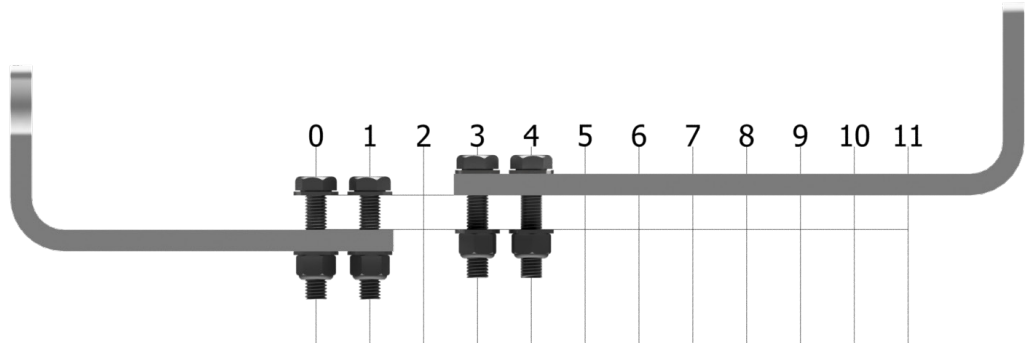

INSTALLATION FOR CRADLE CODE: BP

BP Cradle Set
Stock No: RS3859