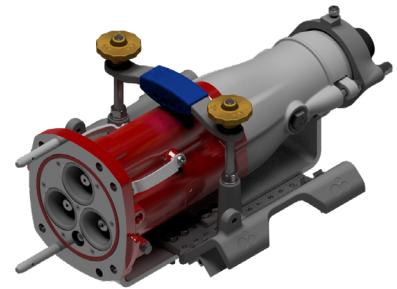

BP Cradle Set
Stock No: RS3859

INSTALLATION FOR CRADLE CODE: BQ

BQ Cradle Set
Stock No: RS3860

INSTALLATION FOR CRADLE CODE: BR

BR Cradle Set
Stock No: RS3861

INSTALLATION FOR CRADLE CODE: BS

BS Cradle Set
Stock No: RS3862