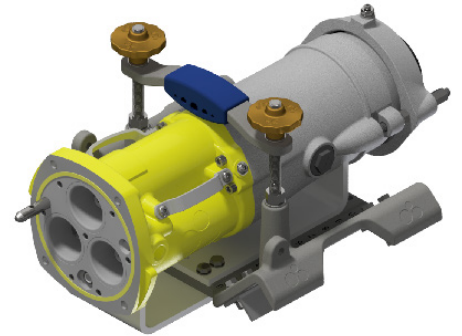

BI Cradle Set
Stock No: RS2716

INSTALLATION FOR CRADLE CODE: BJ

BJ Cradle Set
Stock No: RS2717

INSTALLATION FOR CRADLE CODE: BK

BK Cradle Set
Stock No: RS2718

INSTALLATION FOR CRADLE CODE: BL

BL Cradle Set
Stock No: RS2719