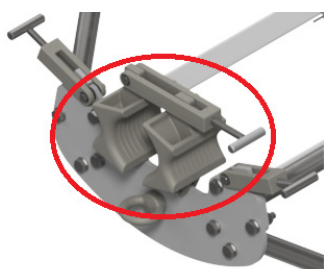

RS2774 - CAT Skid Cable Clamp SET