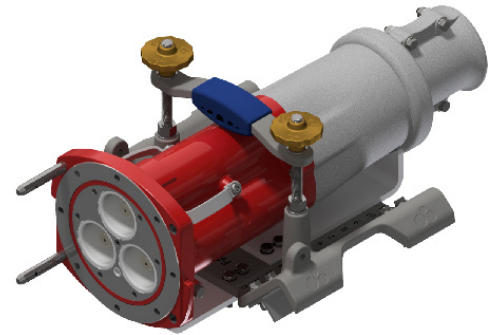

INSTALLATION FOR CRADLE CODE: AB

AB Cradle Set
Stock No: RS2683