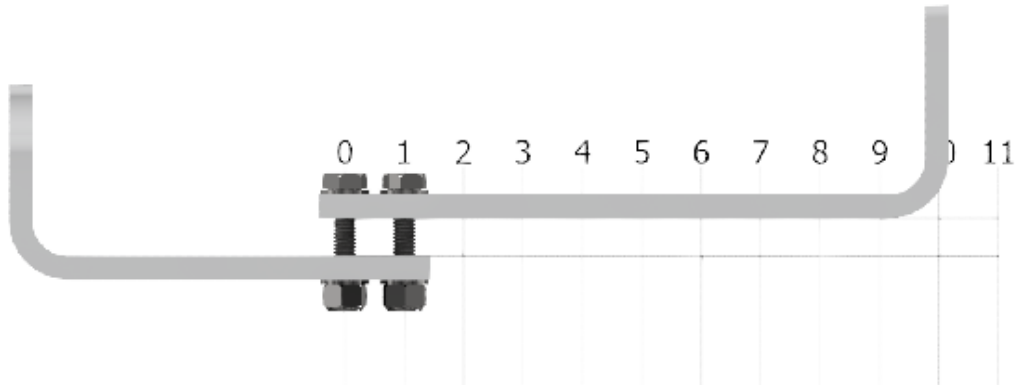

INSTALLATION FOR CRADLE CODE: BI

BI Cradle Set
Stock No: RS2716