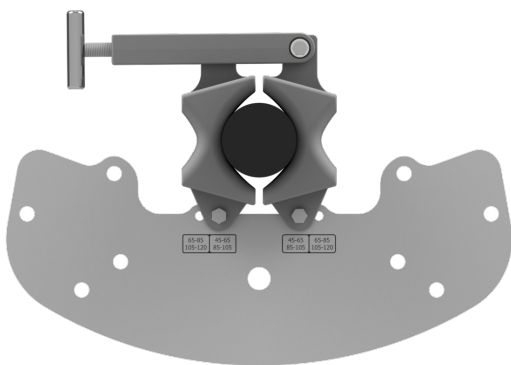

Spanner sizes required:
1 x 16mm
1 x 17mm

SKID ASSEMBLY INSTRUCTIONS

10

Fix CAT skid cable clamp all sizes
 4 x PN: 2764-CAT Skid cable clamp- all sizes
 4 x PN: 1083-M10x50 GR4.6 Z/P HEX SET SCREW
 4 x PN: 1193-M10 Z/P NYLON NUT SILVER
 *Note: Don't fully tighten, must be able to swing.

Refer to the images below for the correct cable position.

Spanner sizes required:
 1 x 16mm
 1 x 17mm

10.1

45-65mm Cable

65-85mm Cable

85-105mm Cable

105-120mm Cable

SKID ASSEMBLY INSTRUCTIONS

11

11.1

11.2

Fix toggles to clamps

- 2 x PN: RS2740-CAT Skid cable clamp toggle
- 2 x PN: 1083-M10x50 GR4.6 Z/P HEX SET SCREW
- 2 x PN: 1193-M10 Z/P NYLON NUT SILVER
- 4 x PN: 1091-M10x21x1.6 Z/P SILVER FLAT WASHER