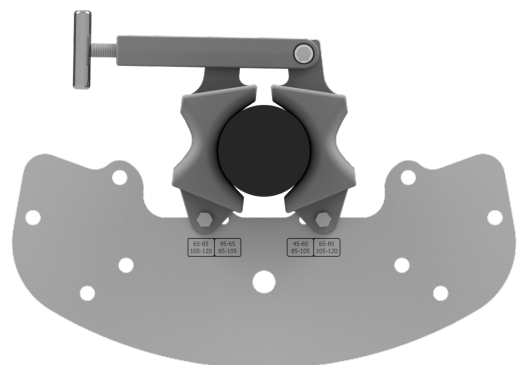

Spanner sizes required:
1 x 16mm
1 x 17mm

SKID ASSEMBLY INSTRUCTIONS

10

Fix CAT skid cable clamp all sizes
 4 x PN: 2764-CAT Skid cable clamp- all sizes
 4 x PN: 1083-M10x50 GR4.6 Z/P HEX SET SCREW
 4 x PN: 1193-M10 Z/P NYLON NUT SILVER
 *Note: Don't fully tighten, must be able to swing.

Refer to the images below for the correct cable position.

Spanner sizes required:
 1 x 16mm
 1 x 17mm

10.1

45-65mm Cable

65-85mm Cable

85-105mm Cable

105-120mm Cable

SKID ASSEMBLY INSTRUCTIONS

11

11.1

11.2

Fix toggles to clamps

- 2 x PN: RS2740-CAT Skid cable clamp toggle
- 2 x PN: 1083-M10x50 GR4.6 Z/P HEX SET SCREW
- 2 x PN: 1193-M10 Z/P NYLON NUT SILVER
- 4 x PN: 1091-M10x21x1.6 Z/P SILVER FLAT WASHER