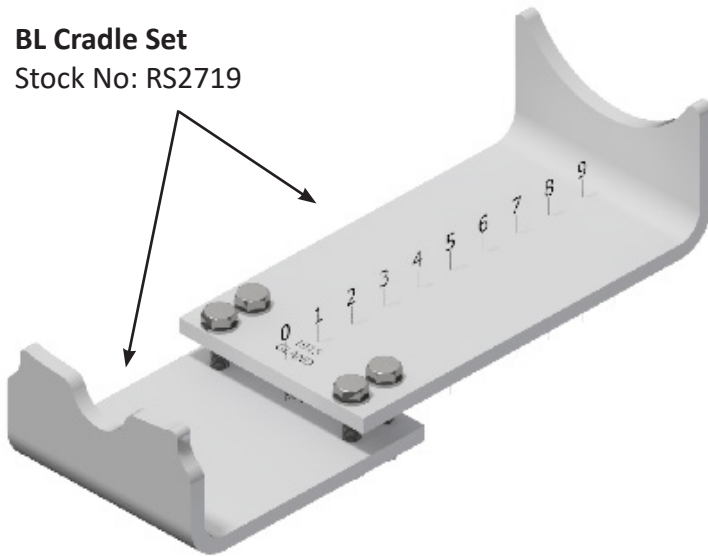

TECHNICAL GUIDE

Full CAT Skid

Footprint:	2475mm x 1000mm
Centre of Coupler Height:	517mm
Mass:	165KG

HOW TO ORDER

1

Order **RS2748**
CAT Full Skid with
no Cradle.

2

From Page 2, select
the cradle code.
E.g. AE

INSTALLATION FOR CRADLE CODE: BF

BF Cradle Set
Stock No: RS2713

INSTALLATION FOR CRADLE CODE: BG

BG Cradle Set
Stock No: RS2714

INSTALLATION FOR CRADLE CODE: BH

BH Cradle Set
Stock No: RS2715

INSTALLATION FOR CRADLE CODE: BI

BI Cradle Set
Stock No: RS2716

INSTALLATION FOR CRADLE CODE: BJ

BJ Cradle Set
Stock No: RS2717

INSTALLATION FOR CRADLE CODE: BK

BK Cradle Set
Stock No: RS2718

INSTALLATION FOR CRADLE CODE: BL

BL Cradle Set
Stock No: RS2719

INSTALLATION FOR CRADLE CODE: BM

BM Cradle Set
Stock No: RS2720

INSTALLATION FOR CRADLE CODE: BN

BN Cradle Set
Stock No: RS2721

INSTALLATION FOR CRADLE CODE: BO

BO Cradle Set
Stock No: RS2655

INSTALLATION FOR CRADLE CODE: BP