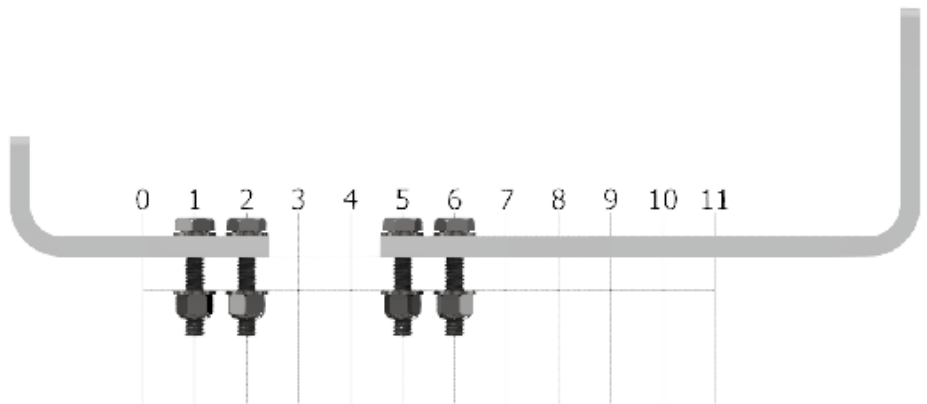

INSTALLATION FOR CRADLE CODE: AS

AS Cradle Set
Stock No: RS2700