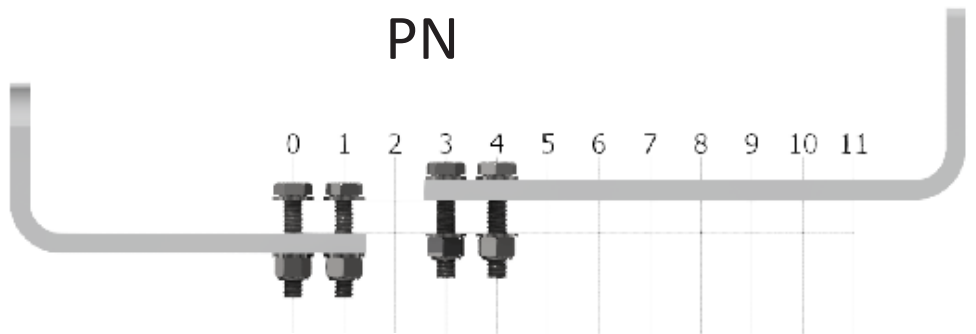

INSTALLATION FOR CRADLE CODE: AG

AG Cradle Set
Stock No: RS2688

PN