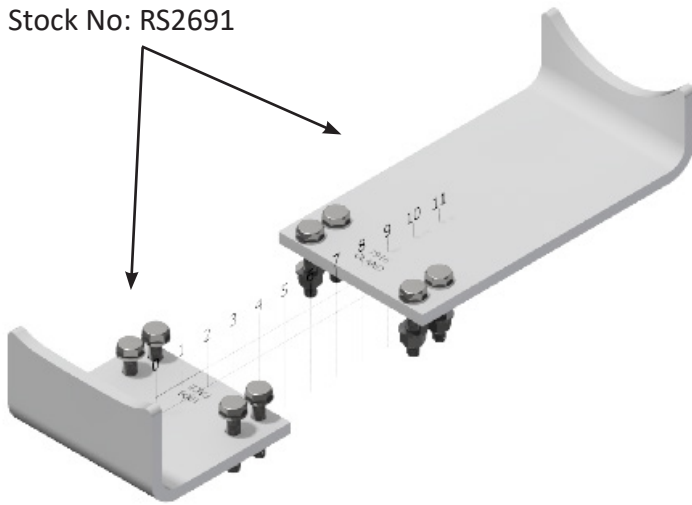

PN

INSTALLATION FOR CRADLE CODE: AH

AH Cradle Set
Stock No: RS2689

INSTALLATION FOR CRADLE CODE: AI

AI Cradle Set
Stock No: RS2690

INSTALLATION FOR CRADLE CODE: AJ

AJ Cradle Set
Stock No: RS2691

PN

INSTALLATION FOR CRADLE CODE: AK

AK Cradle Set
Stock No: RS2692

INSTALLATION FOR CRADLE CODE: AL

AL Cradle Set
Stock No: RS2693

INSTALLATION FOR CRADLE CODE: AM

AM Cradle Set
Stock No: RS2694

INSTALLATION FOR CRADLE CODE: AN