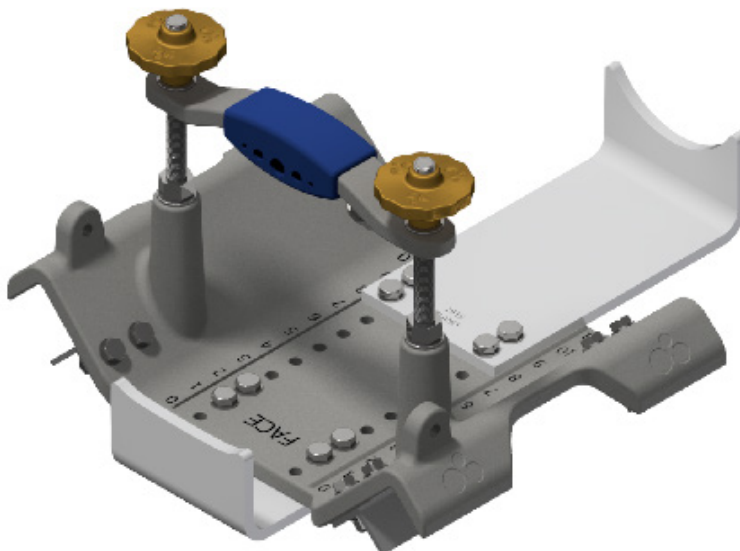

PN

INSTALLATION FOR CRADLE CODE: AH

AH Cradle Set
Stock No: RS2689

INSTALLATION FOR CRADLE CODE: AI

AI Cradle Set
Stock No: RS2690

INSTALLATION FOR CRADLE CODE: AJ

AJ Cradle Set
Stock No: RS2691

PN