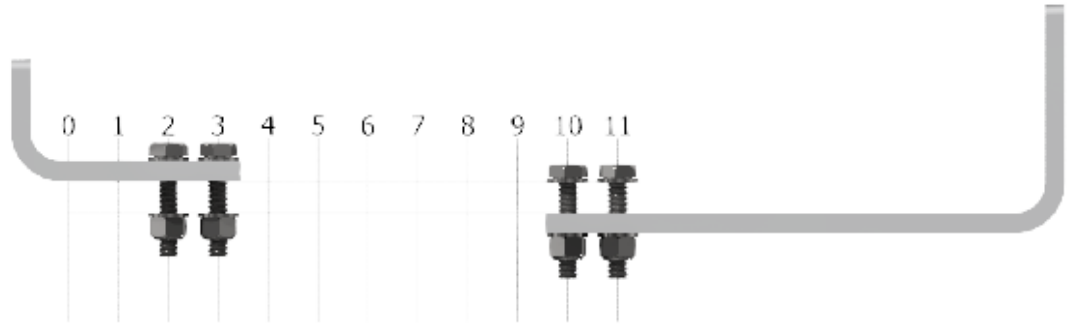

INSTALLATION FOR CRADLE CODE: AV

AV Cradle Set
Stock No: RS2703