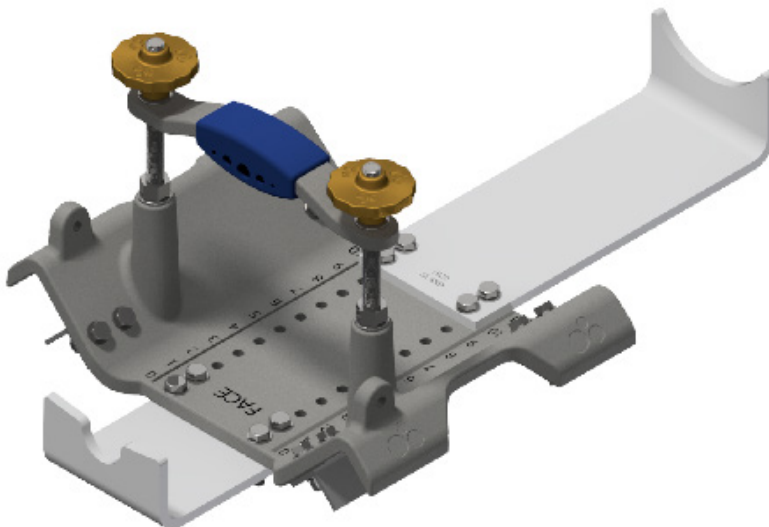

INSTALLATION FOR CRADLE CODE: BN

BN Cradle Set
Stock No: RS2721