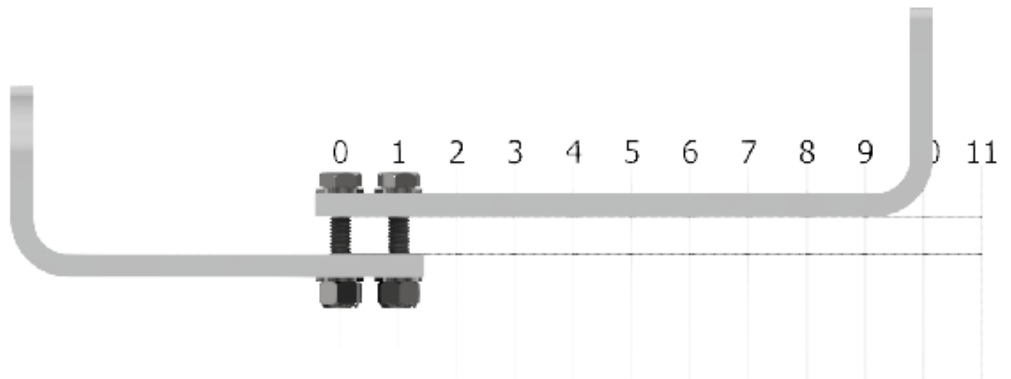

BI Cradle Set
Stock No: RS2716

INSTALLATION FOR CRADLE CODE: BJ

BJ Cradle Set
Stock No: RS2717

INSTALLATION FOR CRADLE CODE: BK

BK Cradle Set
Stock No: RS2718

INSTALLATION FOR CRADLE CODE: BL

BL Cradle Set
Stock No: RS2719