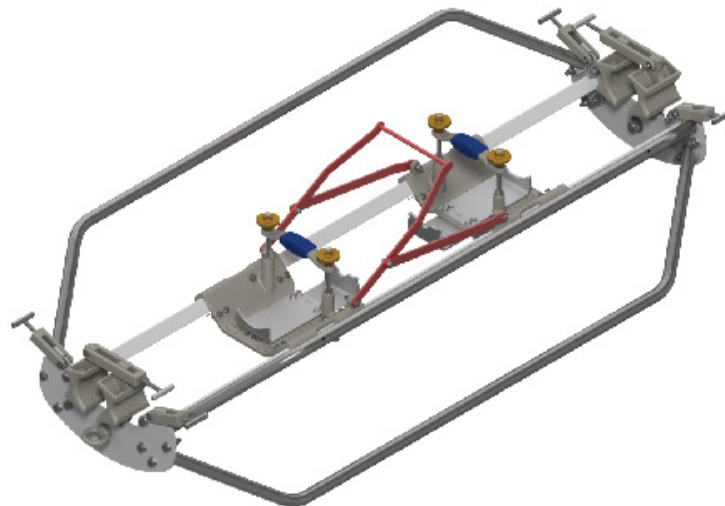

CAT Skid

INNOVATION • RELIABILITY • PEDIGREE

INDEX

Description	Page
How to order.....	1
Cradle Codes.....	2
Full CAT Skid Assembly Codes.....	4-5
Assembly Saddle Codes.....	6-7
Set up Cradle Instructions.....	8-52
Skid Assembly Instructions.....	53-59
Cradle Stock Numbers.....	60
Accessories.....	61
Notes.....	62

TECHNICAL GUIDE

Full CAT Skid

Footprint:	2475mm x 1000mm
Centre of Coupler Height:	517mm
Mass:	165KG

HOW TO ORDER

1

Order **RS2748**
CAT Full Skid with
no Cradle.

2

From Page 2, select
the cradle code.
E.g. AE

NOTE: The cradle is required to secure the coupler into the saddle. Each coupler has a unique cradle code that aligns the two couplers together.

3

CAT Skid with cradle
installed.
Add code to RS2748.
E.g. RS2748_AE