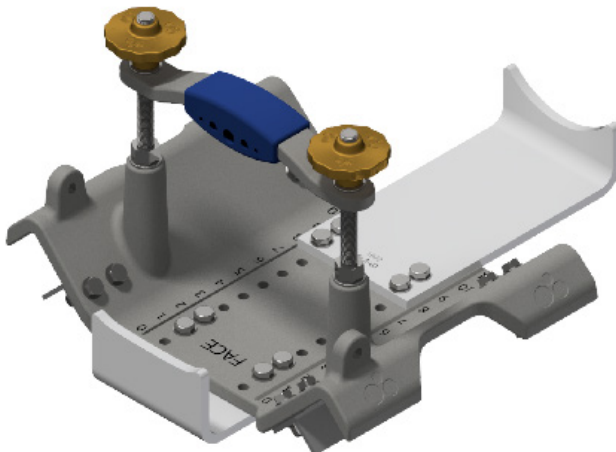

INSTALLATION FOR CRADLE CODE: AL

AL Cradle Set
Stock No: RS2693