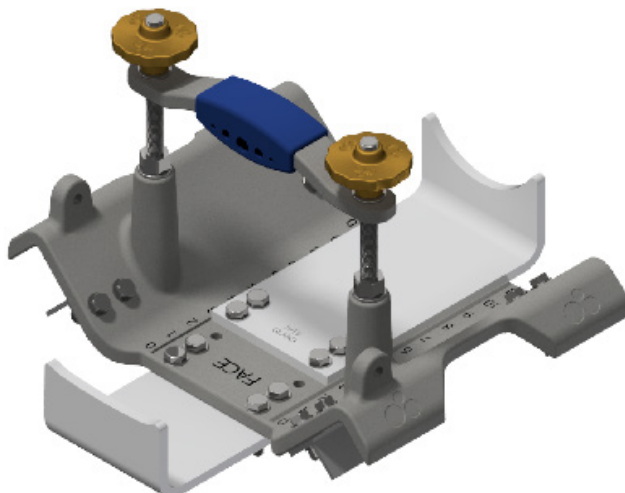

INSTALLATION FOR CRADLE CODE: AA

AA Cradle Set
Stock No: RS2682