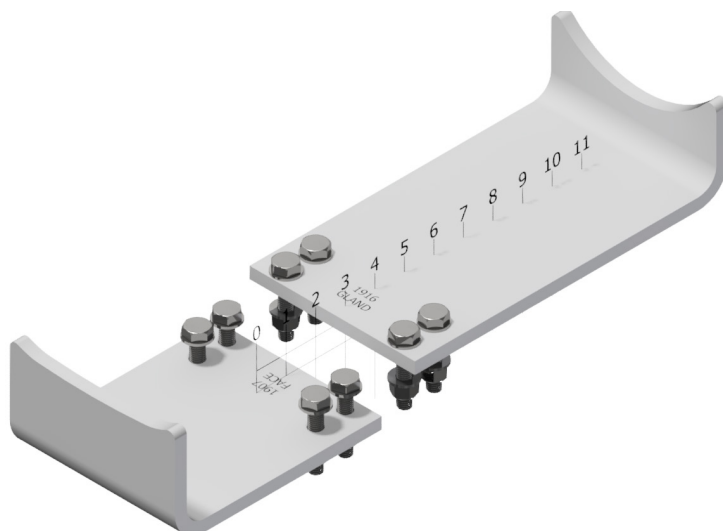

CRADLE CODES

AV	CAT Cradle Plate AV Set (22 Old Style Body — OCS Small Housing)	29
AW	CAT Cradle Plate AW Set (22 Old Style Body — OCNS Small Housing)	30
AX	CAT Cradle Plate AX Set (22 Old Style Body — OCNL Large Housing)	31
AY	CAT Cradle Plate AY Set (15 Fibre Body — Fibre Large Housing)	32
AZ	CAT Cradle Plate AZ Set (15 Fibre Body — Fibre Small Housing)	33
BA	CAT Cradle Plate BA Set (35 Body — KA Small Housing)	34
BB	CAT Cradle Plate BB Set (35 Body — KA Large Housing)	35
BC	CAT Cradle Plate BC Set (35 Body — KANS Small Housing)	36
BD	CAT Cradle Plate BD Set (35 Body — KANL Large Housing)	37
BE	CAT Cradle Plate BE Set (6.6 Body — KA Small Housing)	38
BF	CAT Cradle Plate BF Set (6.6 Body — KA Large Housing)	39
BG	CAT Cradle Plate BG Set (6.6 Body — KANS Small Housing)	40
BH	CAT Cradle Plate BH Set (6.6 Body — KANL Large Housing)	41
BI	CAT Cradle Plate BI Set (8.7 Body — KA Small Housing)	42
BJ	CAT Cradle Plate BJ Set (8.7 Body — KA Large Housing)	43
BK	CAT Cradle Plate BK Set (8.7 Body — KANS Small Housing)	44
BL	CAT Cradle Plate BL Set (8.7 Body — KANL Large Housing)	45
BM	CAT Cradle Plate BM Set (35 FO Body — Large Housing)	46
BN	CAT Cradle Plate BN Set (35 FO Body — Small Housing)	47
BO	CAT Cradle Plate BO Set (Ex118BSS/RF — Small Housing)	48
BP	CAT Cradle Plate BP Set (11KA 4B Body — KA Small Housing)	49
BQ	CAT Cradle Plate BQ Set (11KA 4B Body — KA Large Housing)	50
BR	CAT Cradle Plate BR Set (11KA 4B Body — KANS Small Housing)	51
BS	CAT Cradle Plate BS Set (11KA 4B Body — KANL Large Housing)	52