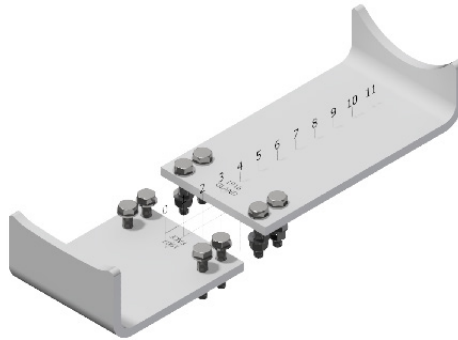

TECHNICAL GUIDE

Full CAT Skid

Footprint:	2475mm x 1000mm
Centre of Coupler Height:	517mm
Mass:	165KG

HOW TO ORDER

1

Order **RS2748**
CAT Full Skid with
no Cradle.

2

From Page 2, select
the cradle code.
E.g. AE

NOTE: The cradle is required to secure the coupler into the saddle. Each coupler has a unique cradle code that aligns the two couplers together.

3

CAT Skid with cradle
installed.
Add code to RS2748.
E.g. RS2748_AE

Spanner sizes required:

2 x 24mm

SKID ASSEMBLY INSTRUCTIONS

5

5.1

5.2

5.3

5.4