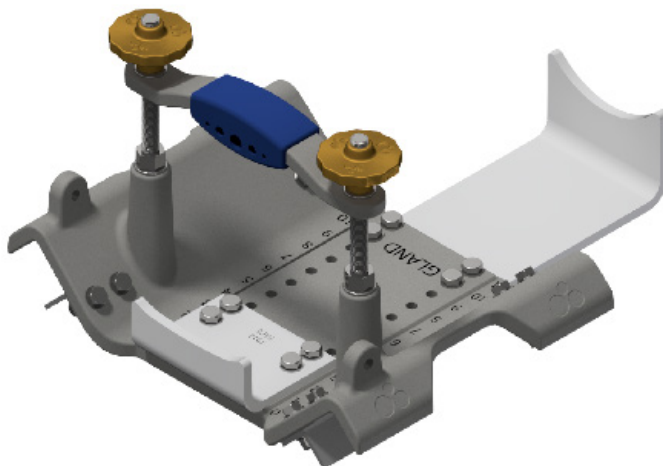

AU Cradle Set
Stock No: RS2702

INSTALLATION FOR CRADLE CODE: AV

AV Cradle Set
Stock No: RS2703

INSTALLATION FOR CRADLE CODE: AW

AW Cradle Set
Stock No: RS2704

INSTALLATION FOR CRADLE CODE: AX

AX Cradle Set
Stock No: RS2705

INSTALLATION FOR CRADLE CODE: AY

AY Cradle Set
Stock No: RS2706

INSTALLATION FOR CRADLE CODE: AZ

AZ Cradle Set
Stock No: RS2707

INSTALLATION FOR CRADLE CODE: BA

BA Cradle Set
Stock No: RS2708

INSTALLATION FOR CRADLE CODE: BB