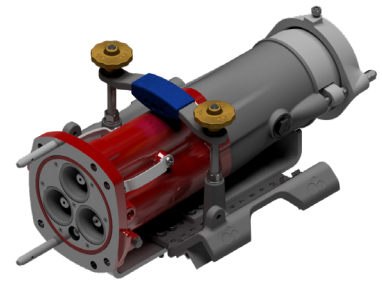

BP Cradle Set
Stock No: RS3859

INSTALLATION FOR CRADLE CODE: BQ

BQ Cradle Set
Stock No: RS3860

INSTALLATION FOR CRADLE CODE: BR

BR Cradle Set
Stock No: RS3861

INSTALLATION FOR CRADLE CODE: BS

BS Cradle Set
Stock No: RS3862