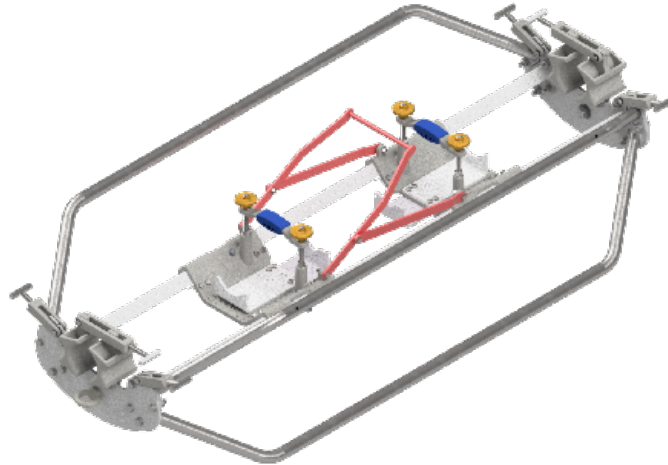

FULL CAT SKID ASSEMBLY CODES

RS		Code		Stock Number	Description
RS2748	+	AA	=	RS2748_AA	CAT Full Skid to suit AA Cradle
RS2748	+	AB	=	RS2748_AB	CAT Full Skid to suit AB Cradle
RS2748	+	AC	=	RS2748_AC	CAT Full Skid to suit AC Cradle
RS2748	+	AD	=	RS2748_AD	CAT Full Skid to suit AD Cradle
RS2748	+	AE	=	RS2748_AE	CAT Full Skid to suit AE Cradle
RS2748	+	AF	=	RS2748_AF	CAT Full Skid to suit AF Cradle
RS2748	+	AG	=	RS2748_AG	CAT Full Skid to suit AG Cradle
RS2748	+	AH	=	RS2748_AH	CAT Full Skid to suit AH Cradle
RS2748	+	AI	=	RS2748_AI	CAT Full Skid to suit AI Cradle
RS2748	+	AJ	=	RS2748_AJ	CAT Full Skid to suit AJ Cradle
RS2748	+	AK	=	RS2748_AK	CAT Full Skid to suit AK Cradle
RS2748	+	AL	=	RS2748_AL	CAT Full Skid to suit AL Cradle
RS2748	+	AM	=	RS2748_AM	CAT Full Skid to suit AM Cradle
RS2748	+	AN	=	RS2748_AN	CAT Full Skid to suit AN Cradle
RS2748	+	AO	=	RS2748_AO	CAT Full Skid to suit AO Cradle
RS2748	+	AP	=	RS2748_AP	CAT Full Skid to suit AP Cradle
RS2748	+	AQ	=	RS2748_AQ	CAT Full Skid to suit AQ Cradle
RS2748	+	AR	=	RS2748_AR	CAT Full Skid to suit AR Cradle
RS2748	+	AS	=	RS2748_AS	CAT Full Skid to suit AS Cradle
RS2748	+	AT	=	RS2748_AT	CAT Full Skid to suit AT Cradle
RS2748	+	AU	=	RS2748_AU	CAT Full Skid to suit AU Cradle
RS2748	+	AV	=	RS2748_AV	CAT Full Skid to suit AV Cradle
RS2748	+	AW	=	RS2748_AW	CAT Full Skid to suit AW Cradle