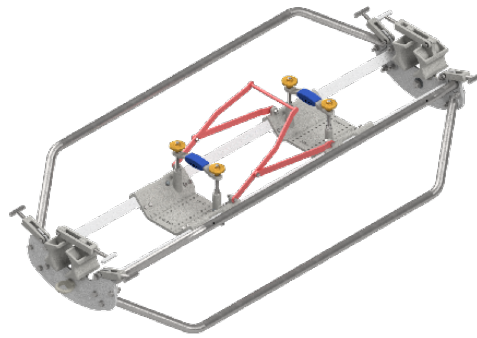

TECHNICAL GUIDE

Full CAT Skid

Footprint:	2475mm x 1000mm
Centre of Coupler Height:	517mm
Mass:	165KG

HOW TO ORDER

1

Order **RS2748**
CAT Full Skid with
no Cradle.

2

From Page 2, select
the cradle code.
E.g. AE

NOTE: The cradle is required to secure the coupler into the saddle. Each coupler has a unique cradle code that aligns the two couplers together.

3

CAT Skid with cradle
installed.
Add code to RS2748.
E.g. RS2748_AE