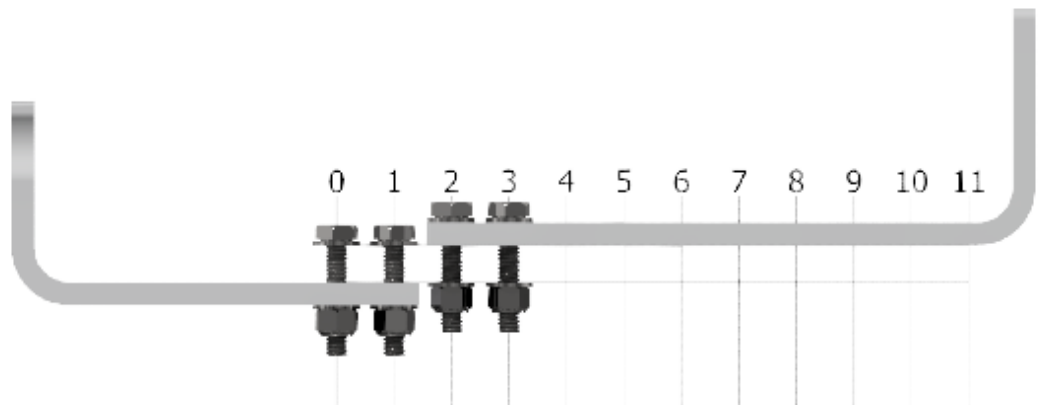

INSTALLATION FOR CRADLE CODE: BM

BM Cradle Set
Stock No: RS2720

INSTALLATION FOR CRADLE CODE: BN

BN Cradle Set
Stock No: RS2721

INSTALLATION FOR CRADLE CODE: BO

BO Cradle Set
Stock No: RS2655

INSTALLATION FOR CRADLE CODE: BP