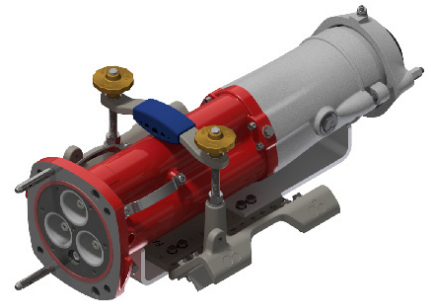

INSTALLATION FOR CRADLE CODE: AL

AL Cradle Set
Stock No: RS2693