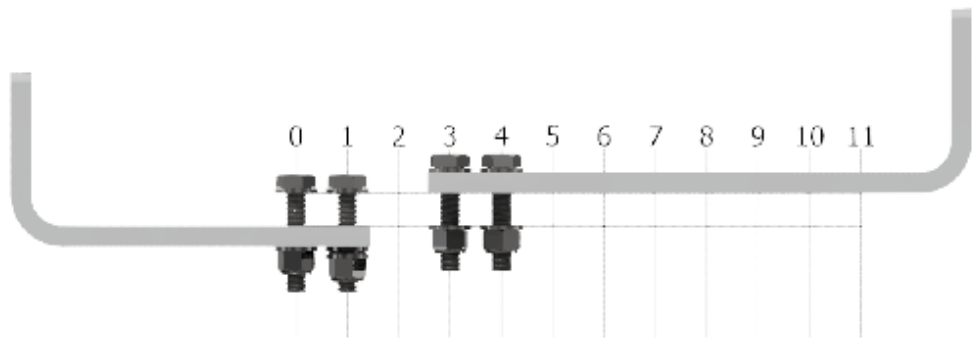

INSTALLATION FOR CRADLE CODE: AA

AA Cradle Set
Stock No: RS2682