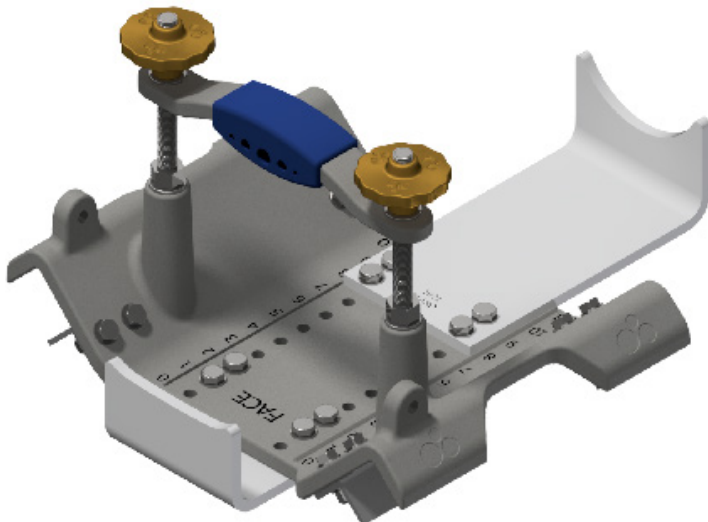

PN

INSTALLATION FOR CRADLE CODE: AH

AH Cradle Set
Stock No: RS2689

INSTALLATION FOR CRADLE CODE: AI

AI Cradle Set
Stock No: RS2690

INSTALLATION FOR CRADLE CODE: AJ

AJ Cradle Set
Stock No: RS2691

PN

INSTALLATION FOR CRADLE CODE: AK

AK Cradle Set
Stock No: RS2692

INSTALLATION FOR CRADLE CODE: AL

AL Cradle Set
Stock No: RS2693

INSTALLATION FOR CRADLE CODE: AM

AM Cradle Set
Stock No: RS2694

INSTALLATION FOR CRADLE CODE: AN