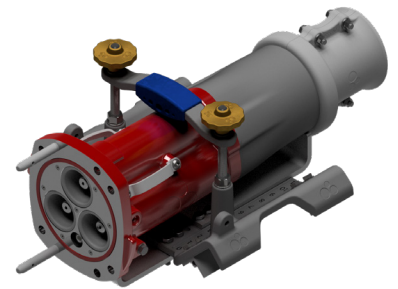

INSTALLATION FOR CRADLE CODE: BQ

BQ Cradle Set
Stock No: RS3860