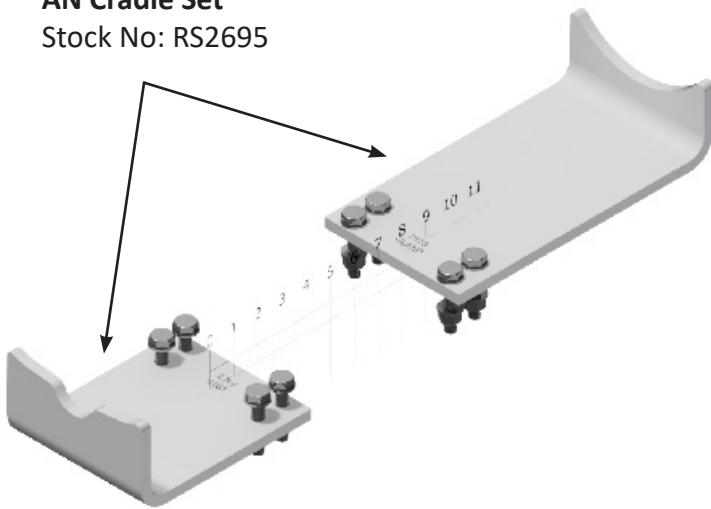

PN

INSTALLATION FOR CRADLE CODE: AH

AH Cradle Set
Stock No: RS2689

INSTALLATION FOR CRADLE CODE: AI

AI Cradle Set
Stock No: RS2690

INSTALLATION FOR CRADLE CODE: AJ

AJ Cradle Set
Stock No: RS2691

PN

INSTALLATION FOR CRADLE CODE: AK

AK Cradle Set
Stock No: RS2692

INSTALLATION FOR CRADLE CODE: AL

AL Cradle Set
Stock No: RS2693

INSTALLATION FOR CRADLE CODE: AM

AM Cradle Set
Stock No: RS2694

INSTALLATION FOR CRADLE CODE: AN

AN Cradle Set
Stock No: RS2695

INSTALLATION FOR CRADLE CODE: AO

AO Cradle Set
Stock No: RS2696

INSTALLATION FOR CRADLE CODE: AP

AP Cradle Set
Stock No: RS2697

INSTALLATION FOR CRADLE CODE: AQ

AQ Cradle Set
Stock No: RS2698