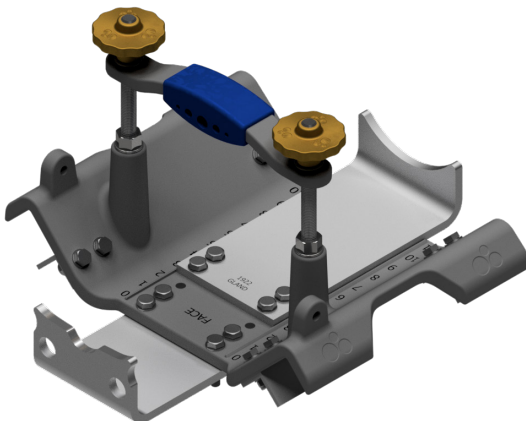

BP Cradle Set
Stock No: RS3859

INSTALLATION FOR CRADLE CODE: BQ

BQ Cradle Set
Stock No: RS3860

INSTALLATION FOR CRADLE CODE: BR

BR Cradle Set
Stock No: RS3861

INSTALLATION FOR CRADLE CODE: BS

BS Cradle Set
Stock No: RS3862

SKID ASSEMBLY INSTRUCTIONS

1

1.1

1.2

1.3

Assemble Fixed Leg to cat skid end Plate using:
 2 x RS2722 – Cat Skid Fixed Leg Assembly
 2 x PN: 2736 – Cat Skid End Plate
 12 x PN: 1950-M16 X 45 GR4.6 Z/P SET HEX SET SCREW
 24 x PN: 1945-M16 (17.0X2.0) FLAT Z/P WASHER
 12 x PN: 1373-M16 Nylon (Nylock) Nut
 Note: Don't fully tighten