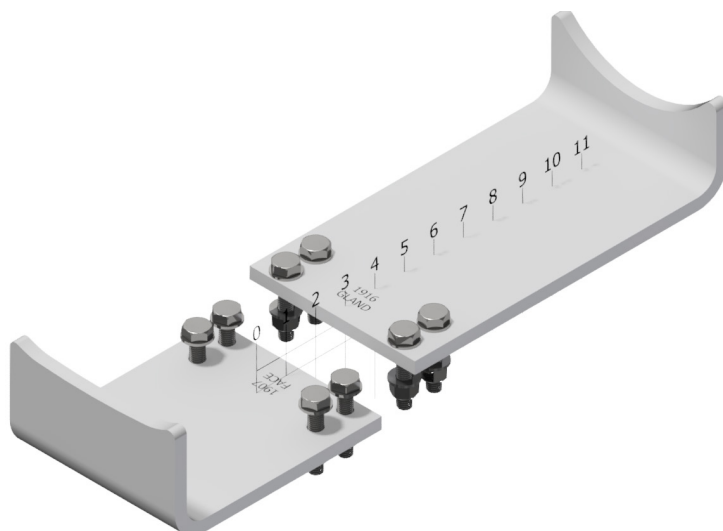

CRADLE CODES

Code	Description	Installation Page
AA	CAT Cradle Plate AA Set (11KA 8B Body — KA Small Housing)	8
AB	CAT Cradle Plate AB Set (11KA 8B Body — KA Large Housing)	9
AC	CAT Cradle Plate AC Set (11KA 8B Body — KANS Small Housing)	10
AD	CAT Cradle Plate AD Set (11KA 8B Body — KANL Large Housing)	11
AE	CAT Cradle Plate AE Set (15KA Body — KA Small Housing)	12
AF	CAT Cradle Plate AF Set (15KA Body — KA Large Housing)	13
AG	CAT Cradle Plate AG Set (15KA Body — KANS Small Housing)	14
AH	CAT Cradle Plate AH Set (15KA Body — KANL Large Housing)	15
AI	CAT Cradle Plate AI Set (22KA Body — KA Small Housing)	16
AJ	CAT Cradle Plate AJ Set (22KA Body — KA Large Housing)	17
AK	CAT Cradle Plate AK Set (22KA Body — KANS Small Housing)	18
AL	CAT Cradle Plate AL Set (22KA Body — KANL Large Housing)	19
AM	CAT Cradle Plate AM Set (25 Body — KA Small Housing)	20
AN	CAT Cradle Plate AN Set (25 Body — KA Large Housing)	21
AO	CAT Cradle Plate AO Set (25 Body — KANS Small Housing)	22
AP	CAT Cradle Plate AP Set (25 Body — KANL Large Housing)	23
AQ	CAT Cradle Plate AQ Set (11 Old Style Body — OCL Large Housing)	24
AR	CAT Cradle Plate AR Set (11 Old Style Body — OCS Small Housing)	25
AS	CAT Cradle Plate AS Set (11 Old Style Body — OCNS Small Housing)	26
AT	CAT Cradle Plate AT Set (11 Old Style Body — OCNL Large Housing)	27
AU	CAT Cradle Plate AU Set (22 Old Style Body — OCL Large Housing)	28