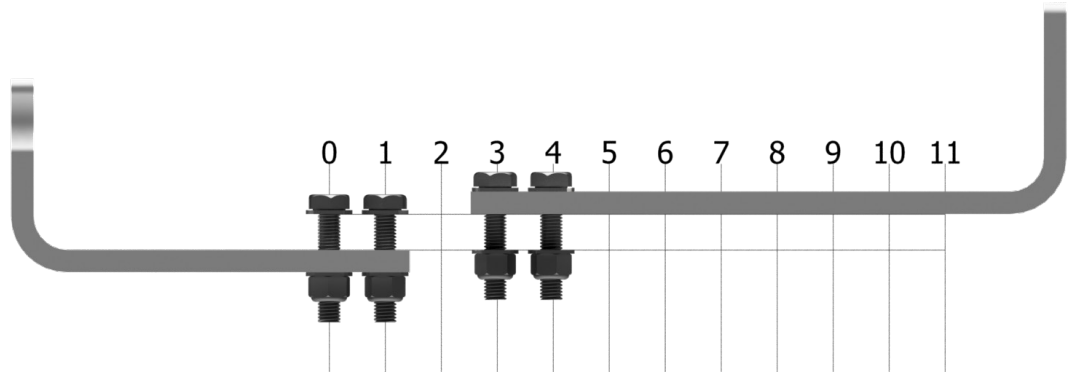

BP Cradle Set
Stock No: RS3859

INSTALLATION FOR CRADLE CODE: BQ

BQ Cradle Set
Stock No: RS3860

INSTALLATION FOR CRADLE CODE: BR

BR Cradle Set
Stock No: RS3861

INSTALLATION FOR CRADLE CODE: BS

BS Cradle Set
Stock No: RS3862