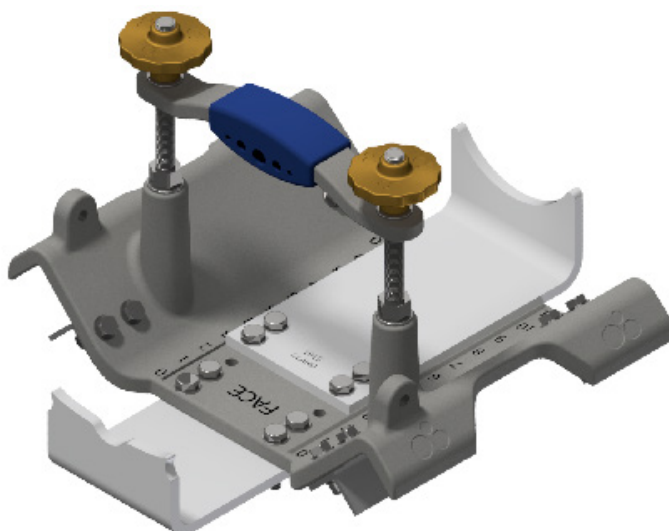

INSTALLATION FOR CRADLE CODE: AE

AE Cradle Set
Stock No: RS2686