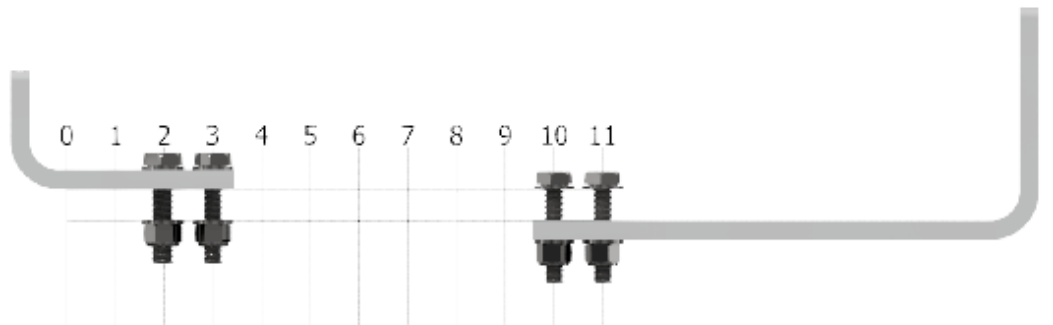

AU Cradle Set
Stock No: RS2702

INSTALLATION FOR CRADLE CODE: AV

AV Cradle Set
Stock No: RS2703

INSTALLATION FOR CRADLE CODE: AW

AW Cradle Set
Stock No: RS2704

INSTALLATION FOR CRADLE CODE: AX

AX Cradle Set
Stock No: RS2705