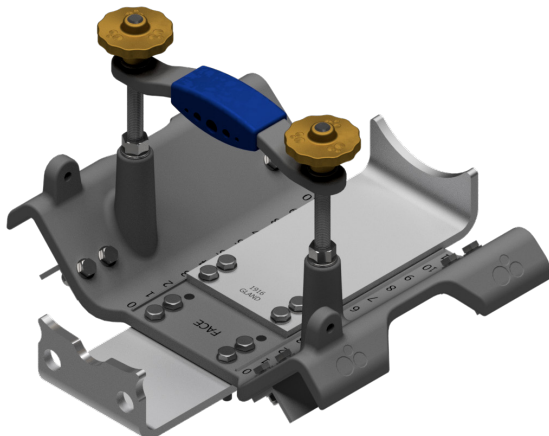

INSTALLATION FOR CRADLE CODE: BQ

BQ Cradle Set
Stock No: RS3860