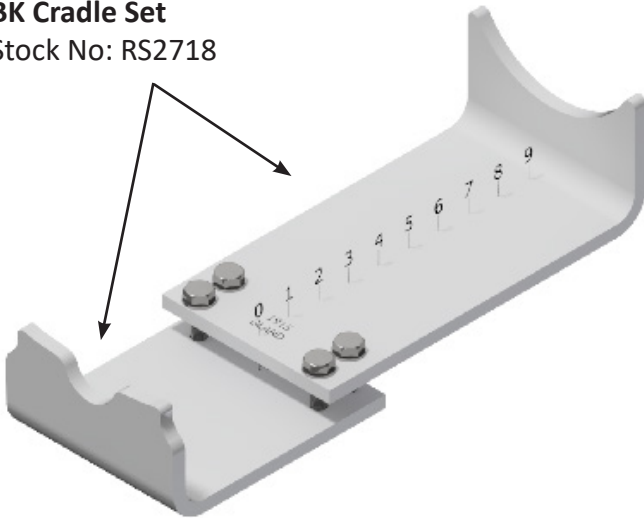

INSTALLATION FOR CRADLE CODE: BF

BF Cradle Set
Stock No: RS2713

INSTALLATION FOR CRADLE CODE: BG

BG Cradle Set
Stock No: RS2714

INSTALLATION FOR CRADLE CODE: BH

BH Cradle Set
Stock No: RS2715

INSTALLATION FOR CRADLE CODE: BI

BI Cradle Set
Stock No: RS2716

INSTALLATION FOR CRADLE CODE: BJ

BJ Cradle Set
Stock No: RS2717

INSTALLATION FOR CRADLE CODE: BK

BK Cradle Set
Stock No: RS2718

INSTALLATION FOR CRADLE CODE: BL

BL Cradle Set
Stock No: RS2719

INSTALLATION FOR CRADLE CODE: BM

BM Cradle Set
Stock No: RS2720

INSTALLATION FOR CRADLE CODE: BN

BN Cradle Set
Stock No: RS2721

INSTALLATION FOR CRADLE CODE: BO

BO Cradle Set
Stock No: RS2655

INSTALLATION FOR CRADLE CODE: BP