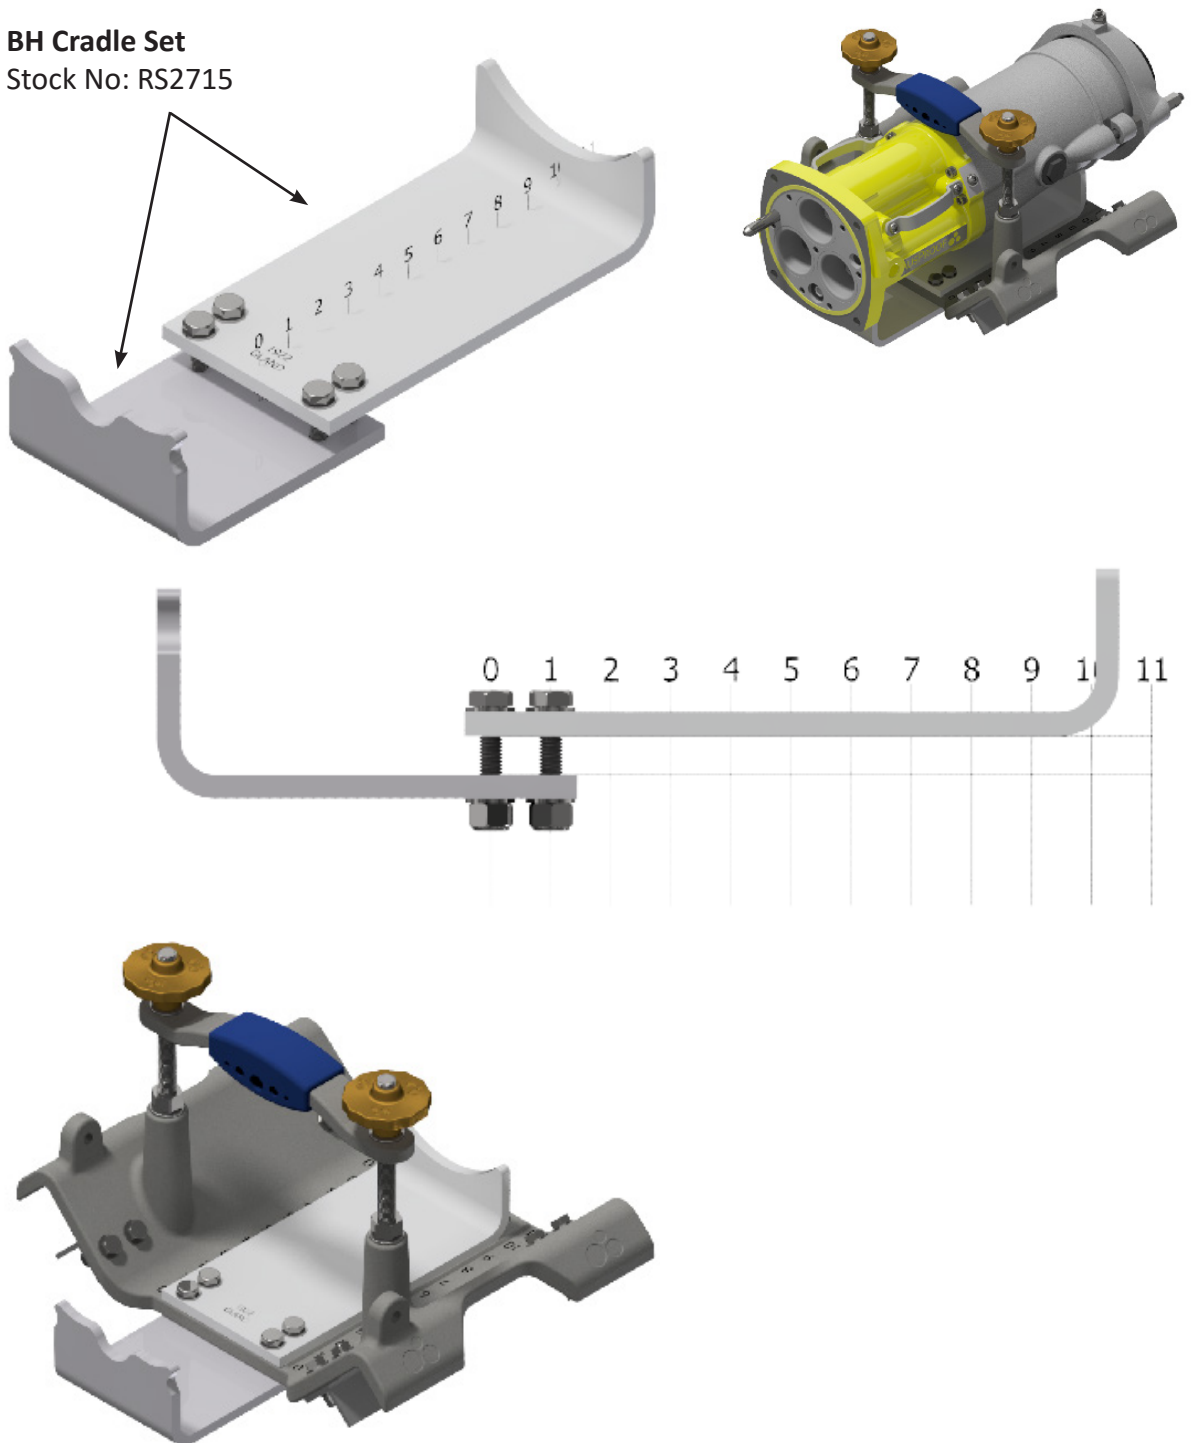

TECHNICAL GUIDE

Full CAT Skid

Footprint:	2475mm x 1000mm
Centre of Coupler Height:	517mm
Mass:	165KG

HOW TO ORDER

1

Order **RS2748**
CAT Full Skid with
no Cradle.

2

From Page 2, select
the cradle code.
E.g. AE

INSTALLATION FOR CRADLE CODE: BF

BF Cradle Set
Stock No: RS2713

INSTALLATION FOR CRADLE CODE: BG

BG Cradle Set
Stock No: RS2714

INSTALLATION FOR CRADLE CODE: BH

BH Cradle Set
Stock No: RS2715

INSTALLATION FOR CRADLE CODE: BI