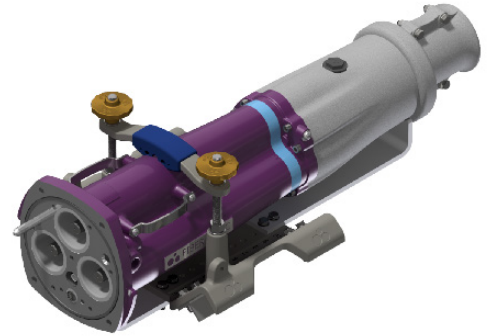

INSTALLATION FOR CRADLE CODE: BM

BM Cradle Set
Stock No: RS2720