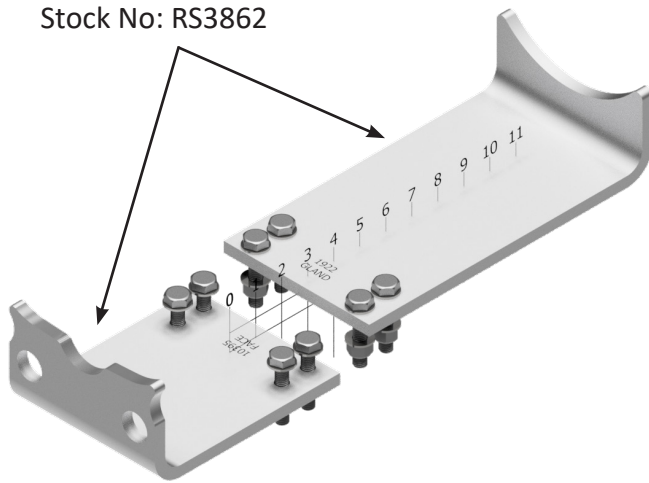

INSTALLATION FOR CRADLE CODE: BM

BM Cradle Set
Stock No: RS2720

INSTALLATION FOR CRADLE CODE: BN

BN Cradle Set
Stock No: RS2721

INSTALLATION FOR CRADLE CODE: BO

BO Cradle Set
Stock No: RS2655

INSTALLATION FOR CRADLE CODE: BP

BP Cradle Set
Stock No: RS3859

INSTALLATION FOR CRADLE CODE: BQ

BQ Cradle Set
Stock No: RS3860

INSTALLATION FOR CRADLE CODE: BR

BR Cradle Set
Stock No: RS3861

INSTALLATION FOR CRADLE CODE: BS

BS Cradle Set
Stock No: RS3862

SKID ASSEMBLY INSTRUCTIONS

1

1.1

1.2

1.3

Assemble Fixed Leg to cat skid end Plate using:
 2 x RS2722 – Cat Skid Fixed Leg Assembly
 2 x PN: 2736 – Cat Skid End Plate
 12 x PN: 1950-M16 X 45 GR4.6 Z/P SET HEX SET SCREW
 24 x PN: 1945-M16 (17.0X2.0) FLAT Z/P WASHER
 12 x PN: 1373-M16 Nylon (Nylock) Nut
 Note: Don't fully tighten